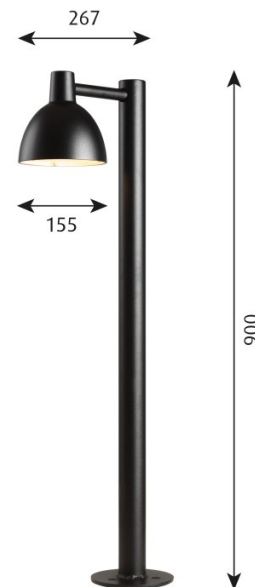

### Toldbod 155 Bollard Outdoor Light by Louis Poulsen

The Toldbod 155 bollard is part of the [Louis Poulsen Toldbod collection](#), bringing the aesthetic of the range to the outdoors. The Toldbod was developed on the basis of the Ellipse design by Poul Henningsen which was the last street light he ever conceived.

With an IP rating of 44 the Toldbod 155 outdoor bollard can be used in many exteriors, particularly thriving as a pathway or driveway light to provide needed illumination. The lampshade shines light downwards, creating a wide glow that is effective and warm. The Toldbod bollard is available in an aluminium or black colour finish to suit your outdoor space.

## PRODUCT SPECIFICATION

**Light Source:** 1 x Max 5.7W E14 LED (excluded)

**IP Code:** 44

**Dimming:** Non Dimmable.

**Dimensions:** Shade: Ø15.5cm  
Depth: 26.7cm  
Height: 90cm

**For all sales and technical enquiries, please contact:**