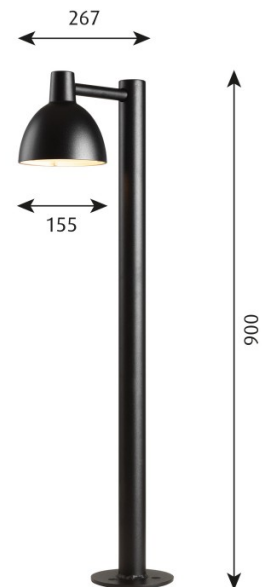

### Toldbod 155 Bollard Outdoor Light by Louis Poulsen

The Toldbod 155 bollard is part of the [Louis Poulsen Toldbod collection](#), bringing the aesthetic of the range to the outdoors. The Toldbod was developed on the basis of the Ellipse design by Poul Henningsen which was the last street light he ever conceived.

With an IP rating of 44 the Toldbod 155 outdoor bollard can be used in many exteriors, particularly thriving as a pathway or driveway light to provide needed illumination. The lampshade shines light downwards, creating a wide glow that is effective and warm. The Toldbod bollard is available in an aluminium or black colour finish to suit your outdoor space.

## PRODUCT SPECIFICATION

**Light Source:** 1 x Max 5.7W E14 LED (excluded)

**IP Code:** 44

**Dimming:** Non Dimmable.

**Dimensions:** Shade: Ø15.5cm  
Depth: 26.7cm  
Height: 90cm

**For all sales and technical enquiries, please contact:**