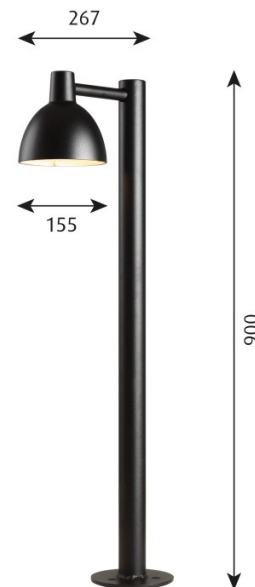

louis poulsen

Louis Poulsen Toldbod 155 Outdoor Bollard

LA8598/B

SOURCE: <https://www.davidvillagelighting.co.uk/product/Louis-Poulsen-Toldbod-155-Outdoor-Bollard/10000203>

PRODUCT DESCRIPTION

Toldbod 155 Bollard Outdoor Light by Louis Poulsen

The Toldbod 155 bollard is part of the [Louis Poulsen Toldbod collection](#), bringing the aesthetic of the range to the outdoors. The Toldbod was developed on the basis of the Ellipse design by Poul Henningsen which was the last street light he ever conceived.

With an IP rating of 44 the Toldbod 155 outdoor bollard can be used in many exteriors, particularly thriving as a pathway or driveway light to provide needed illumination. The lampshade shines light downwards, creating a wide glow that is effective and warm. The Toldbod bollard is available in an aluminium or black colour finish to suit your outdoor space.

PRODUCT SPECIFICATION

Light Source: 1 x Max 5.7W E14 LED (excluded)

IP Code: 44

Dimming: Non Dimmable.

Dimensions: Shade: Ø15.5cm
Depth: 26.7cm
Height: 90cm

For all sales and technical enquiries, please contact: