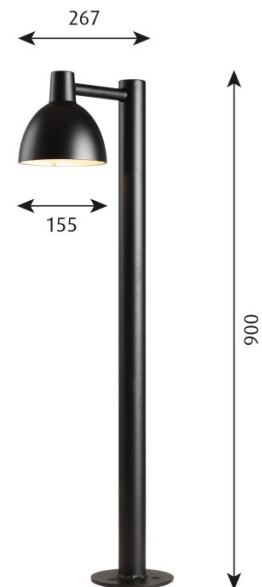

louis poulsen

Louis Poulsen Toldbod 155 Outdoor Bollard

LA8598/B

SOURCE: <https://www.davidvillagelighting.co.uk/product/Louis-Poulsen-Toldbod-155-Outdoor-Bollard/10000203>

PRODUCT DESCRIPTION

Toldbod 155 Bollard Outdoor Light by Louis Poulsen

The Toldbod 155 bollard is part of the [Louis Poulsen Toldbod collection](#), bringing the aesthetic of the range to the outdoors. The Toldbod was developed on the basis of the Ellipse design by Poul Henningsen which was the last street light he ever conceived.

With an IP rating of 44 the Toldbod 155 outdoor bollard can be used in many exteriors, particularly thriving as a pathway or driveway light to provide needed illumination. The lampshade shines light downwards, creating a wide glow that is effective and warm. The Toldbod bollard is available in an aluminium or black colour finish to suit your outdoor space.

PRODUCT SPECIFICATION

Light Source: 1 x Max 5.7W E14 LED (excluded)

IP Code: 44

Dimming: Non Dimmable.

Dimensions: Shade: Ø15.5cm
Depth: 26.7cm
Height: 90cm

For all sales and technical enquiries, please contact: