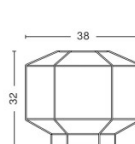

Bonbon Shade 380