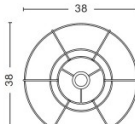

**PRODUCT SPECIFICATION**

**Light Source:** 1 x Max 15W E27 LED (excluded)

**IP Code:** 20

**Dimming:** Dimmable via mains phase dimming.

**Dimensions:** **Bonbon Shade 320**  
Ø32cm  
Height: 38cm

**Bonbon Shade 380**  
Ø38cm  
Height: 32cm