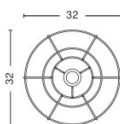

PRODUCT SPECIFICATION

Light Source: 1 x Max 15W E27 LED (excluded)

IP Code: 20

Dimming: Dimmable via mains phase dimming.

Dimensions: **Bonbon Shade 320**
Ø32cm
Height: 38cm

Bonbon Shade 380
Ø38cm
Height: 32cm

Bonbon Shade 500
Ø50cm
Height: 46cm

Cable Length: 400cm

Bonbon Shade 320