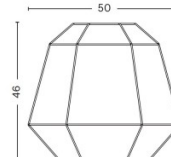

**PRODUCT SPECIFICATION**

**Light Source:** 1 x Max 15W E27 LED (excluded)

**IP Code:** 20

**Dimming:** Dimmable via mains phase dimming.

**Dimensions:** **Bonbon Shade 320**  
Ø32cm  
Height: 38cm

**Bonbon Shade 380**  
Ø38cm  
Height: 32cm

**Bonbon Shade 500**  
Ø50cm  
Height: 46cm

Cable Length: 400cm

Bonbon Shade 320

Bonbon Shade 380

Bonbon Shade 500

**For all sales and technical enquiries, please contact:**

+44 (0)114 263 4266

[info@davidvillagelighting.co.uk](mailto:info@davidvillagelighting.co.uk)