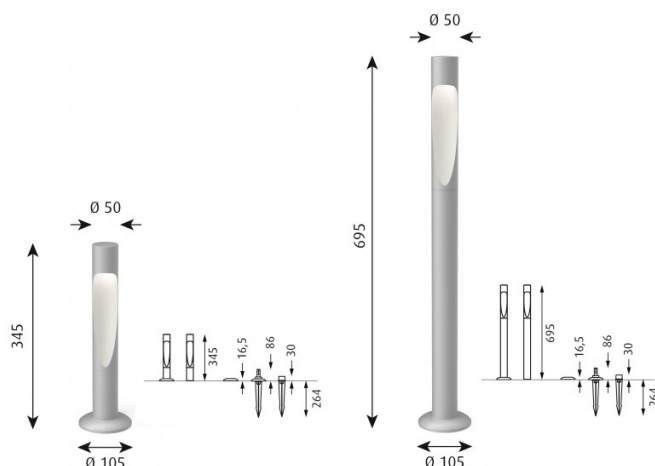

Flindt Garden Bollard LED Outdoor Light by Louis Poulsen

The Flindt garden bollard is a downscaled version of the [Flindt bollard](#) which was first developed in 2011. The design was created from a project that sought to light a park area next to the art hall Kunsthal Brænderigården as an exhibition was being held there. After the design found success in the years following, Louis Poulsen alongside Christian Flindt developed it further to create a whole range.

The Flindt garden bollard light has an integrated LED light source which sits in the top pointing downwards, reflecting off the gorgeous indent detail. The slimline nature and contemporary aesthetic makes it a very stylish choice for outdoor areas and is available in a short or long size to suit your needs. The garden bollard comes in a corten or aluminium colour finish and will modernise any exterior whilst providing an effective glow.

PRODUCT SPECIFICATION

Light Source: 6.5W, 2700K, 252 Lumens

IP Code: 65

Dimming: Non-dimmable

Dimensions: Short:
Ø5cm
Height: 34.5cm
Base: Ø10.5cm

Long:
Ø5cm
Height: 69.5cm
Base: Ø10.5cm

For all sales and technical enquiries, please contact: