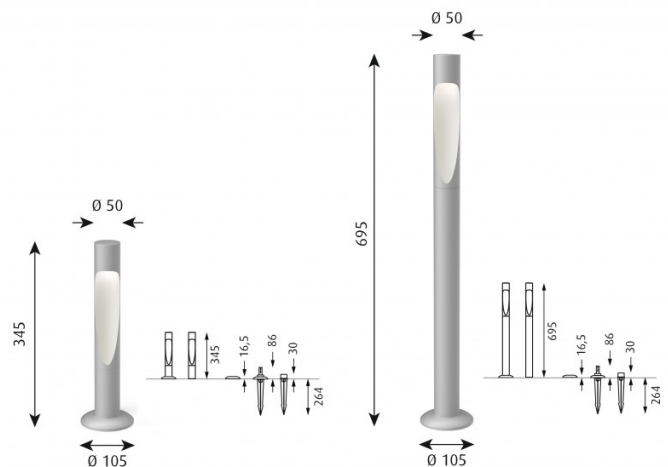

Flindt Garden Bollard LED Outdoor Light by Louis Poulsen

The Flindt garden bollard is a downscaled version of the [Flindt bollard](#) which was first developed in 2011. The design was created from a project that sought to light a park area next to the art hall Kunsthal Brænderigården as an exhibition was being held there. After the design found success in the years following, Louis Poulsen alongside Christian Flindt developed it further to create a whole range.

The Flindt garden bollard light has an integrated LED light source which sits in the top pointing downwards, reflecting off the gorgeous indent detail. The slimline nature and contemporary aesthetic makes it a very stylish choice for outdoor areas and is available in a short or long size to suit your needs. The garden bollard comes in a corten or aluminium colour finish and will modernise any exterior whilst providing an effective glow.

PRODUCT SPECIFICATION

Light Source: 6.5W, 2700K, 252 Lumens

IP Code: 65

Dimming: Non-dimmable

Dimensions: Short:
 Ø5cm
 Height: 34.5cm
 Base: Ø10.5cm

Long:
 Ø5cm
 Height: 69.5cm
 Base: Ø10.5cm

For all sales and technical enquiries, please contact: