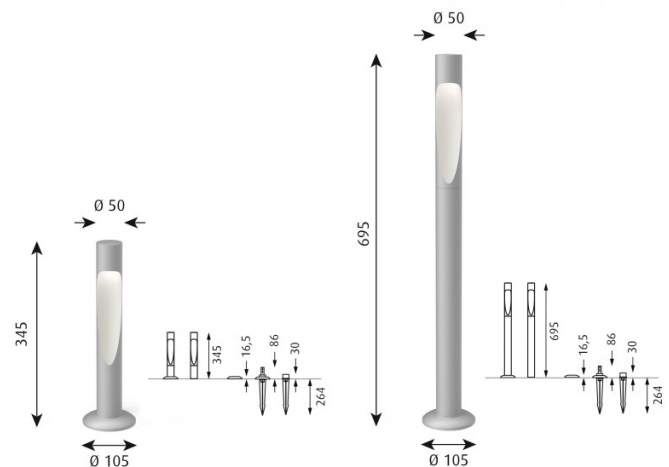

### Flindt Garden Bollard LED Outdoor Light by Louis Poulsen

The Flindt garden bollard is a downscaled version of the [Flindt bollard](#) which was first developed in 2011. The design was created from a project that sought to light a park area next to the art hall Kunsthal Brænderigården as an exhibition was being held there. After the design found success in the years following, Louis Poulsen alongside Christian Flindt developed it further to create a whole range.

The Flindt garden bollard light has an integrated LED light source which sits in the top pointing downwards, reflecting off the gorgeous indent detail. The slimline nature and contemporary aesthetic makes it a very stylish choice for outdoor areas and is available in a short or long size to suit your needs. The garden bollard comes in a corten or aluminium colour finish and will modernise any exterior whilst providing an effective glow.

## PRODUCT SPECIFICATION

**Light Source:** 6.5W, 2700K, 252 Lumens

**IP Code:** 65

**Dimming:** Non-dimmable

**Dimensions: Short:**  
 Ø5cm  
 Height: 34.5cm  
 Base: Ø10.5cm

**Long:**  
 Ø5cm  
 Height: 69.5cm  
 Base: Ø10.5cm