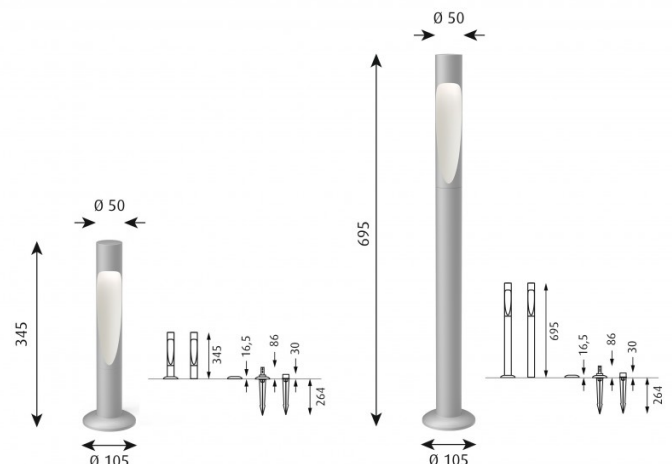

Flindt Garden Bollard LED Outdoor Light by Louis Poulsen

The Flindt garden bollard is a downscaled version of the [Flindt bollard](#) which was first developed in 2011. The design was created from a project that sought to light a park area next to the art hall Kunsthal Brænderigården as an exhibition was being held there. After the design found success in the years following, Louis Poulsen alongside Christian Flindt developed it further to create a whole range.

The Flindt garden bollard light has an integrated LED light source which sits in the top pointing downwards, reflecting off the gorgeous indent detail. The slimline nature and contemporary aesthetic makes it a very stylish choice for outdoor areas and is available in a short or long size to suit your needs. The garden bollard comes in a corten or aluminium colour finish and will modernise any exterior whilst providing an effective glow.

PRODUCT SPECIFICATION

Light Source: 6.5W, 2700K, 252 Lumens

IP Code: 65

Dimming: Non-dimmable

Dimensions: Short:
 Ø5cm
 Height: 34.5cm
 Base: Ø10.5cm

Long:
 Ø5cm
 Height: 69.5cm
 Base: Ø10.5cm

For all sales and technical enquiries, please contact: