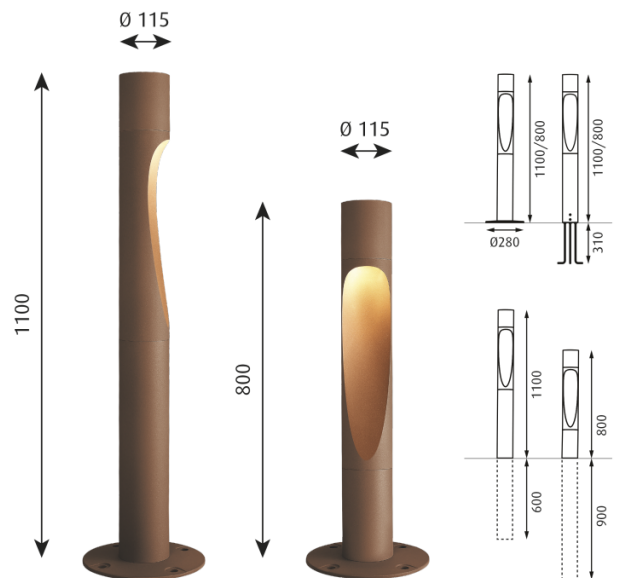

The Flindt outdoor bollard is characterised by a minimalist aesthetic, having straight lines with an integrated light source this sits in the top. The light shines down and is highlighted by the stylish indent on the body, creating a warm and pleasant glow. Suitable for lighting paths, garden spaces, patios and more, the Flindt LED bollard comes in two sizes, two colours and can be installed into the ground with a variety of bases for different applications.

The Flindt LED outdoor bollard is also available with a 4000K colour temperature and night time dimming function. To discuss further options and prices, please [contact us](#).

PRODUCT SPECIFICATION

- Light Source:** 15W, 3000K, 578 Lumens
- IP Code:** 65
- Dimming:** Non-dimmable.
- Dimensions:** 800 - Ø11.5cm, Height: 80cm
1100 - Ø11.5cm, Height: 110cm