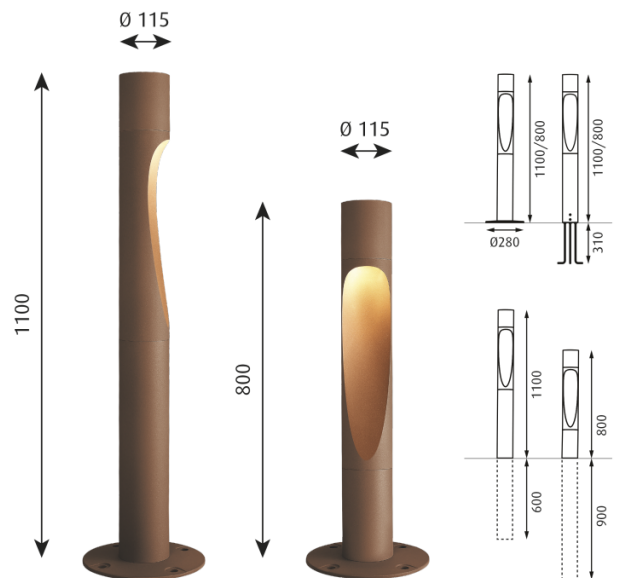

The Flindt outdoor bollard is characterised by a minimalist aesthetic, having straight lines with an integrated light source this sits in the top. The light shines down and is highlighted by the stylish indent on the body, creating a warm and pleasant glow. Suitable for lighting paths, garden spaces, patios and more, the Flindt LED bollard comes in two sizes, two colours and can be installed into the ground with a variety of bases for different applications.

The Flindt LED outdoor bollard is also available with a 4000K colour temperature and night time dimming function. To discuss further options and prices, please [contact us](#).

PRODUCT SPECIFICATION

- Light Source:** 12W, 3000K, 576 Lumens
- IP Code:** 65
- Dimming:** Non-dimmable.
- Dimensions:** 800 - Ø11.5cm, Height: 80cm
1100 - Ø11.5cm, Height: 110cm