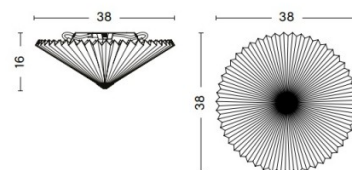

Designer: Inga Sempé

HAY Matin Flush Mount Ceiling / Wall Light

The HAY Matin Flush Mount Ceiling/Wall Light was designed by Inga Sempé, who's designs are described as having the lightest of touch, a strong personality and a particularly tactile nature. This is clear in the design of the HAY Matin Flush Wall Light as the delicate pleated cotton shade in a strong vibrant colour combines visual delicacy with physical robustness. The inspiration behind the HAY Matin Flush Ceiling Light was found by Inga Sempé in the ribbon shops in Paris. She carefully selected the colour palette of these lamps based off the colours and textures in the French ribbon shops. The colours Sempé chose were Lavender, White and Yellow which will all bring a splash of fun and vibrancy to any interior.

This wall and ceiling lamp will emit a soft ambient light whilst the pleated cotton shade conceals the bulbs and beautifully diffuses the light into the surroundings. The wall bracket is also concealed by the cotton shade resulting in a delicate simplicity. The HAY Matin Flush Wall and ceiling light is bold and contemporary individually, however when clustered with others, this light can really make a statement.

PRODUCT SPECIFICATION

Light Source: 2 x Max 8W E14 LED (excluded)

IP Code: 20

Dimming: Dimmable via mains phase dimming.

Dimensions: **380**

Height: 16cm
Width: 38cm
Depth: 38cm

500

Height: 20cm
Width: 50cm
Depth: 50cm

Matin Flush Mount 380