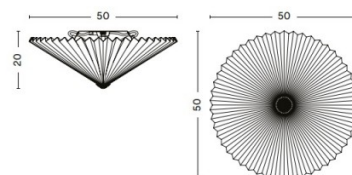

Matin Flush Mount 500