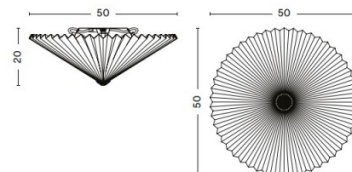

Matin Flush Mount 500