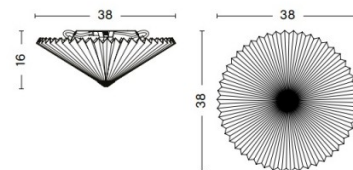

Designer: Inga Sempé

HAY Matin Flush Mount Ceiling / Wall Light

The HAY Matin Flush Mount Ceiling/Wall Light was designed by Inga Sempé, who's designs are described as having the lightest of touch, a strong personality and a particularly tactile nature. This is clear in the design of the HAY Matin Flush Wall Light as the delicate pleated cotton shade in a strong vibrant colour combines visual delicacy with physical robustness. The inspiration behind the HAY Matin Flush Ceiling Light was found by Inga Sempé in the ribbon shops in Paris. She carefully selected the colour palette of these lamps based off the colours and textures in the French ribbon shops. The colours Sempé chose were Lavender, White and Yellow which will all bring a splash of fun and vibrancy to any interior.

This wall and ceiling lamp will emit a soft ambient light whilst the pleated cotton shade conceals the bulbs and beautifully diffuses the light into the surroundings. The wall bracket is also concealed by the cotton shade resulting in a delicate simplicity. The HAY Matin Flush Wall and ceiling light is bold and contemporary individually, however when clustered with others, this light can really make a statement.

PRODUCT SPECIFICATION

Light Source: 2 x Max 8W E14 LED (excluded)

IP Code: 20

Dimming: Dimmable via mains phase dimming.

Dimensions: **380**

Height: 16cm
Width: 38cm
Depth: 38cm

500

Height: 20cm
Width: 50cm
Depth: 50cm

Matin Flush Mount 380