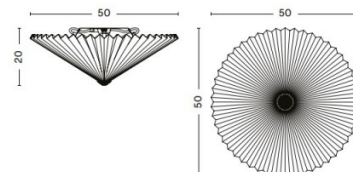

Matin Flush Mount 500