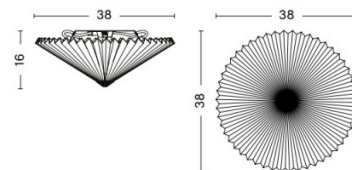

Designer: Inga Sempé

HAY Matin Flush Mount Ceiling / Wall Light

The HAY Matin Flush Mount Ceiling/Wall Light was designed by Inga Sempé, who's designs are described as having the lightest of touch, a strong personality and a particularly tactile nature. This is clear in the design of the HAY Matin Flush Wall Light as the delicate pleated cotton shade in a strong vibrant colour combines visual delicacy with physical robustness. The inspiration behind the HAY Matin Flush Ceiling Light was found by Inga Sempé in the ribbon shops in Paris. She carefully selected the colour palette of these lamps based off the colours and textures in the French ribbon shops. The colours Sempé chose were Lavender, White and Yellow which will all bring a splash of fun and vibrancy to any interior.

This wall and ceiling lamp will emit a soft ambient light whilst the pleated cotton shade conceals the bulbs and beautifully diffuses the light into the surroundings. The wall bracket is also concealed by the cotton shade resulting in a delicate simplicity. The HAY Matin Flush Wall and ceiling light is bold and contemporary individually, however when clustered with others, this light can really make a statement.

PRODUCT SPECIFICATION

Light Source: 2 x Max 8W E14 LED (excluded)

IP Code: 20

Dimming: Dimmable via mains phase dimming.

Dimensions: **380**

Height: 16cm
Width: 38cm
Depth: 38cm

500

Height: 20cm
Width: 50cm
Depth: 50cm

Matin Flush Mount 380