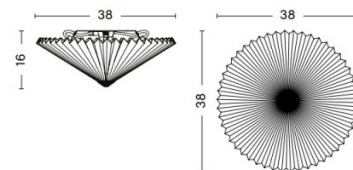

The HAY Matin Flush Mount Ceiling/Wall Light was designed by Inga Sempé, who's designs are described as having the lightest of touch, a strong personality and a particularly tactile nature. This is clear in the design of the HAY Matin Flush Wall Light as the delicate pleated cotton shade in a strong vibrant colour combines visual delicacy with physical robustness. The inspiration behind the HAY Matin Flush Ceiling Light was found by Inga Sempé in the ribbon shops in Paris. She carefully selected the colour palette of these lamps based off the colours and textures in the French ribbon shops. The colours Sempé chose were Lavender, White and Yellow which will all bring a splash of fun and vibrancy to any interior.

This wall and ceiling lamp will emit a soft ambient light whilst the pleated cotton shade conceals the bulbs and beautifully diffuses the light into the surroundings. The wall bracket is also concealed by the cotton shade resulting in a delicate simplicity. The HAY Matin Flush Wall and ceiling light is bold and contemporary individually, however when clustered with others, this light can really make a statement.

PRODUCT SPECIFICATION

Light Source: **380:** 2 x Max 8W E14 LED (excluded)
500: 3 x Max 8W E14 LED (excluded)

IP Code: 20

Dimming: Dimmable via mains phase dimming.

Dimensions: **380**

Height: 16cm
Width: 38cm
Depth: 38cm

500

Height: 20cm
Width: 50cm
Depth: 50cm

Matin Flush Mount 380