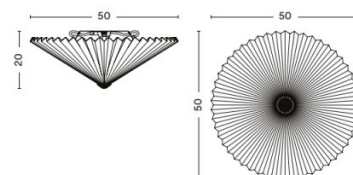

Matin Flush Mount 500