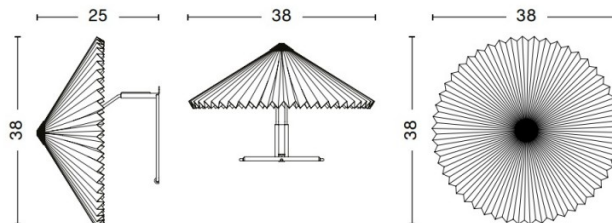

PRODUCT SPECIFICATION

Light Source: 5W, 2800K, 150 Lumens

IP Code: 20

Dimming: Inline dimmer included on cable.

Dimensions: **300**

Height: 30cm

Depth: 25cm

Width: 30cm

380

Height: 38cm

Depth: 25cm

Width: 38cm

Cable Length: 250cm

Matin Wall 300

Matin Wall 380

For all sales and technical enquiries, please contact: