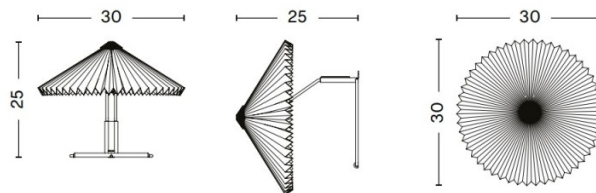

PRODUCT SPECIFICATION

Light Source: 5W, 2800K, 150 Lumens

IP Code: 20

Dimming: Inline dimmer included on cable.

Dimensions: **300**

Height: 30cm

Depth: 25cm

Width: 30cm

380

Height: 38cm

Depth: 25cm

Width: 38cm

Cable Length: 250cm

Matin Wall 300

Matin Wall 380

For all sales and technical enquiries, please contact: