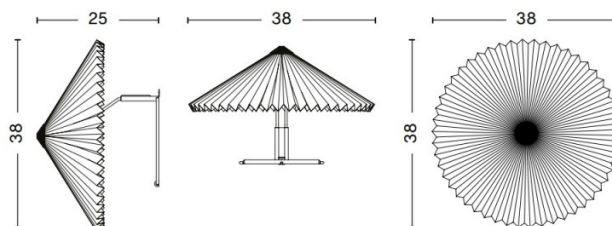

PRODUCT SPECIFICATION

Light Source: 5W, 2800K, 150 Lumens

IP Code: 20

Dimming: Inline dimmer included on cable.

Dimensions: **300**

Height: 30cm

Depth: 25cm

Width: 30cm

380

Height: 38cm

Depth: 25cm

Width: 38cm

Cable Length: 250cm

Matin Wall 300

Matin Wall 380

For all sales and technical enquiries, please contact: