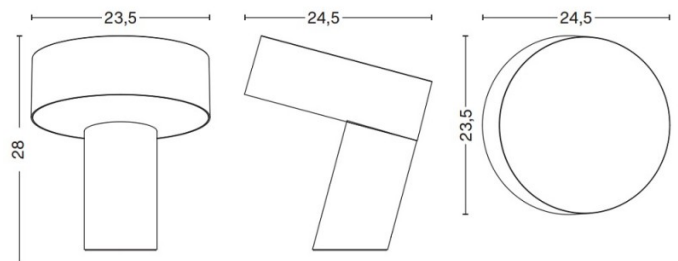

Due to the aluminium finish and satin wet spray, this statement table lamp has a smooth soft finish whilst also emphasising the bold design.

PRODUCT SPECIFICATION

**Light Source:** 1 x Max 15W E27 LED (Excluded)

**IP Code:** 20

**Dimming:** In-line dimmer included on cable.

**Dimensions:** Height: 28cm  
Width: 23.5cm  
Depth: 24.5cm

Cable Length: 200cm

For all sales and technical enquiries, please contact:

+44 (0)114 263 4266