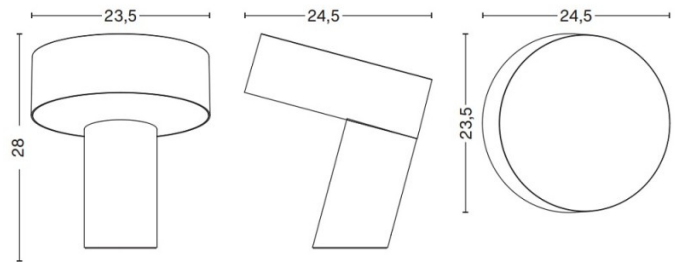

IP Code: 20

Dimming: In line dimmer included on cable.

Dimensions: Height: 28cm
Width: 23.5cm
Depth: 24.5cm

Cable Length: 200cm

For all sales and technical enquiries, please contact:

+44 (0)114 263 4266

info@davidvillagelighting.co.uk