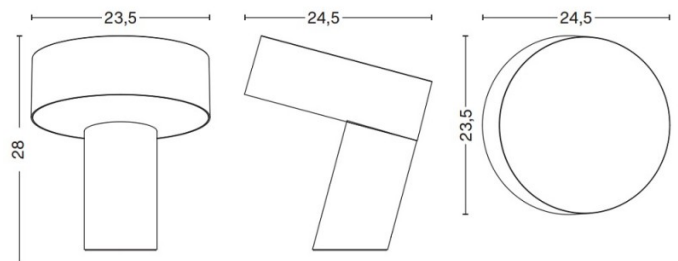

Due to the aluminium finish and satin wet spray, this statement table lamp has a smooth soft finish whilst also emphasising the bold design.

PRODUCT SPECIFICATION

Light Source: 1 x Max 15W E27 LED (excluded)

IP Code: 20

Dimming: In line dimmer included on cable.

Dimensions: Height: 28cm
Width: 23.5cm
Depth: 24.5cm

Cable Length: 200cm

For all sales and technical enquiries, please contact:

+44 (0)114 263 4266

info@davidvillagelighting.co.uk