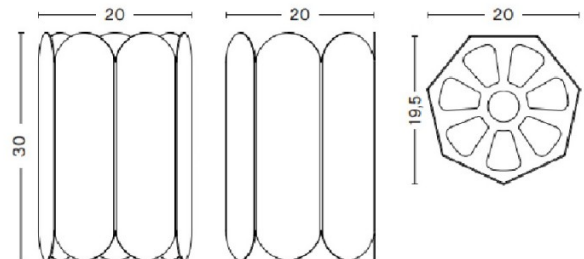

PRODUCT SPECIFICATION

Light Source: 1 x Max 15W E27 LED (excluded)

IP Code: 20

Dimming: Dimmable via mains phase dimming.

Dimensions: Height: 30cm  
Width: 20cm  
Depth: 20cm

Cable Length: 400cm

**For all sales and technical enquiries, please contact:**