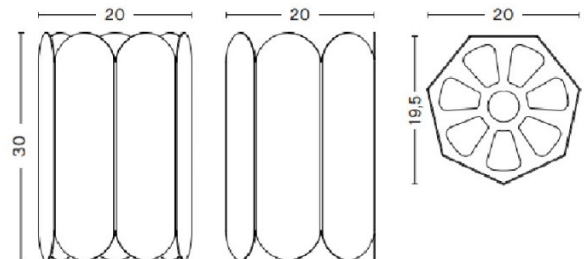

PRODUCT SPECIFICATION

Light Source: 1 x Max 15W E27 LED (excluded)

IP Code: 20

Dimming: Dimmable via mains phase dimming.

Dimensions: Height: 30cm
Width: 20cm
Depth: 20cm

Cable Length: 400cm

For all sales and technical enquiries, please contact: