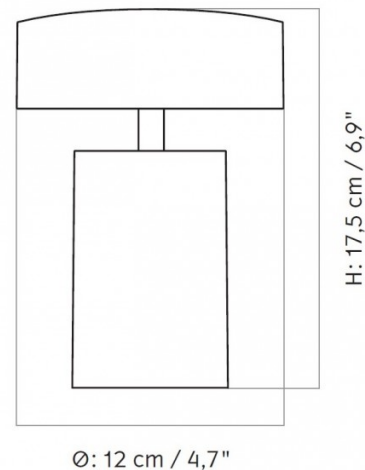

PRODUCT SPECIFICATION

Light Source: 1 x Max 1.5W G4-CR2 DIM (included)

IP Code: 44

Dimming: Integrated dimmer on the product.

Dimensions: Ø12cm
Height: 17.5cm
Charger Cable: 80cm

Ø: 12 cm / 4,7"

For all sales and technical enquiries, please contact: