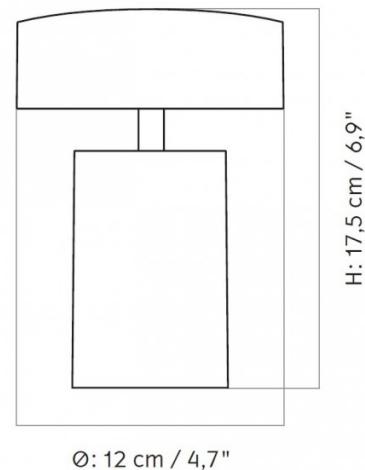

## PRODUCT SPECIFICATION

**Light Source:** 1 x Max 1.5W G4-CR2 DIM (included)

**IP Code:** 44

**Dimming:** Integrated dimmer on the product.

**Dimensions:** Ø12cm  
Height: 17.5cm  
Charger Cable: 80cm

**For all sales and technical enquiries, please contact:**