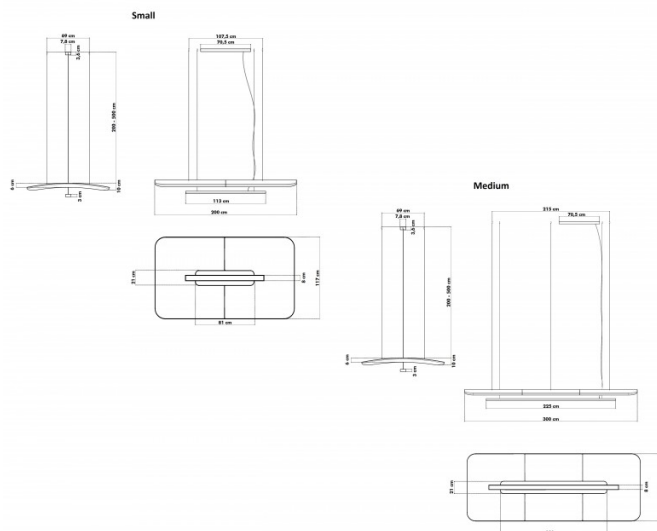

PRODUCT SPECIFICATION

- Light Source:** **Small** - 33W, 3000K, 2300 lumens
Medium - 65W, 3000K, 4600 lumens
- IP Code:** 20
- Dimming:** Dimmable via 1-10v dimming systems. Please consult your electrician, additional wiring may be required on site.
- Dimensions:** **Small:**
200cm length
117cm width
10cm height
- Medium:**
300cm length
117cm width
10cm height
- 500cm max. cable length