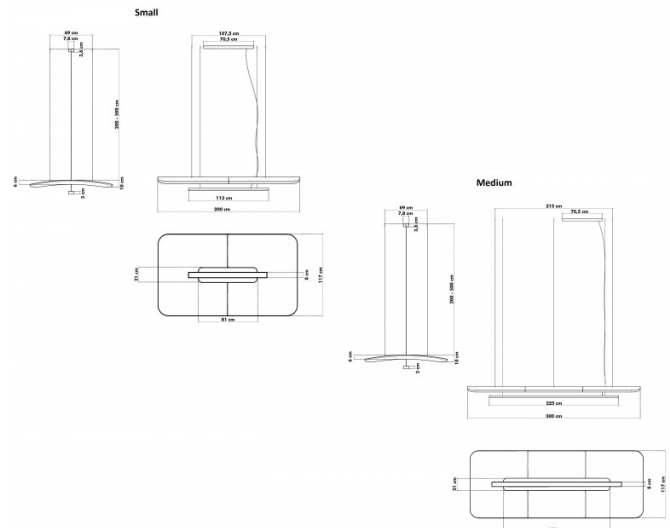

PRODUCT SPECIFICATION

- Light Source:** **Small** - 33W, 3000K, 2300 lumens
Medium - 65W, 3000K, 4600 lumens
- IP Code:** 20
- Dimming:** Dimmable via 1-10v dimming systems. Please consult your electrician, additional wiring may be required on site.
- Dimensions:** **Small:**
200cm length
117cm width
10cm height
- Medium:**
300cm length
117cm width
10cm height
- 500cm max. cable length