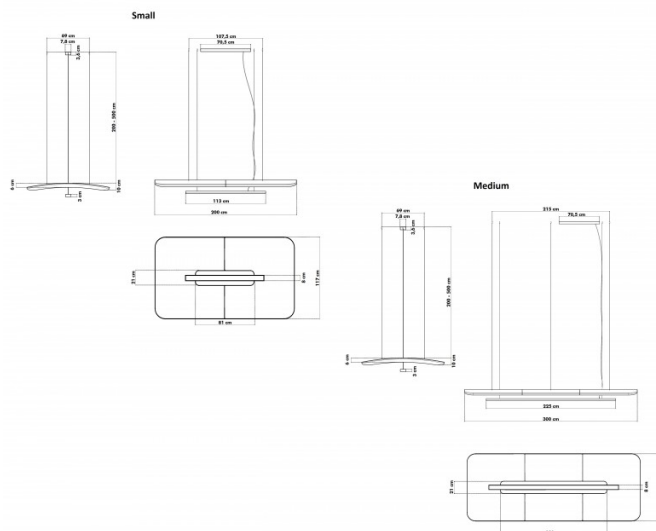

PRODUCT SPECIFICATION

- Light Source:** **Small** - 33W, 3000K, 2300 lumens
Medium - 65W, 3000K, 4600 lumens
- IP Code:** 20
- Dimming:** Dimmable via 1-10v dimming systems. Please consult your electrician, additional wiring may be required on site.
- Dimensions:** **Small:**
200cm length
117cm width
10cm height
- Medium:**
300cm length
117cm width
10cm height
- 500cm max. cable length