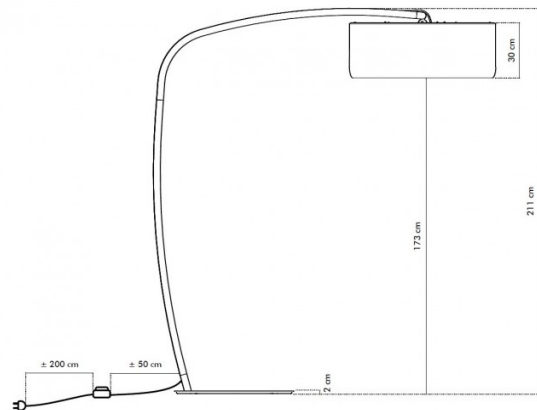

PRODUCT SPECIFICATION

Light Source: 21W, 3000K, 1900 Lumens

IP Code: 20

Dimming: In line dimmer included on cable.

Dimensions: Shade: Ø80cm
Height: 211cm
Depth: 187cm
Base: Ø65cm
Cable Length: 250cm

For all sales and technical enquiries, please contact: