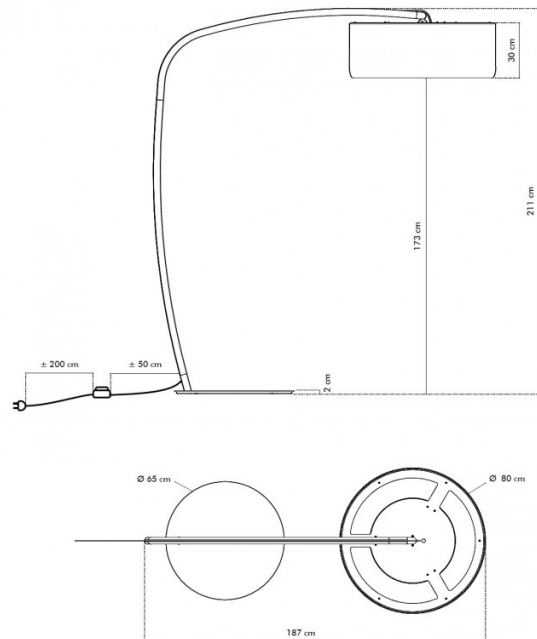

## PRODUCT SPECIFICATION

**Light Source:** 21W, 3000K, 1900 Lumens

**IP Code:** 20

**Dimming:** In line dimmer included on cable.

**Dimensions:** Shade: Ø80cm  
Height: 211cm  
Depth: 187cm  
Base: Ø65cm  
Cable Length: 250cm