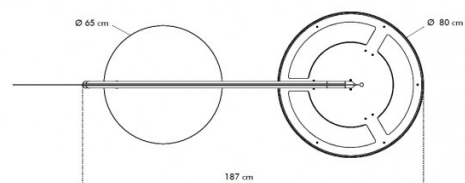

PRODUCT SPECIFICATION

Light Source: 21W, 3000K, 1900 Lumens

IP Code: 20

Dimming: In line dimmer included on cable.

Dimensions: Shade: Ø80cm
Height: 211cm
Depth: 187cm
Base: Ø65cm
Cable Length: 250cm

For all sales and technical enquiries, please contact: