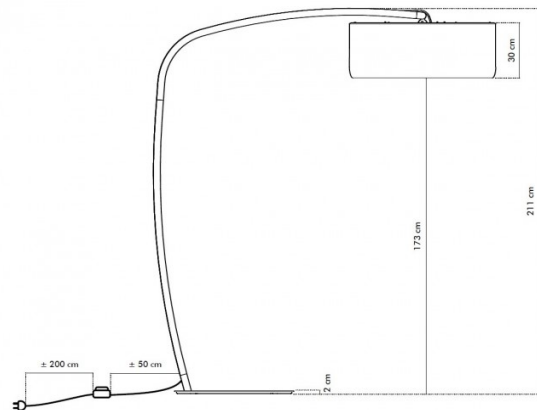

## PRODUCT SPECIFICATION

**Light Source:** 21W, 3000K, 1900 Lumens

**IP Code:** 20

**Dimming:** In line dimmer included on cable.

**Dimensions:** Shade: Ø80cm  
Height: 211cm  
Depth: 187cm  
Base: Ø65cm  
Cable Length: 250cm