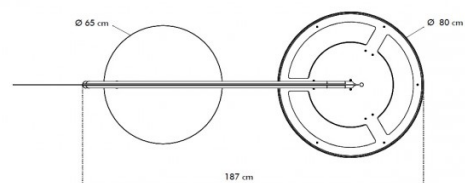

## PRODUCT SPECIFICATION

**Light Source:** 21W, 3000K, 1900 Lumens

**IP Code:** 20

**Dimming:** In line dimmer included on cable.

**Dimensions:** Shade: Ø80cm  
Height: 211cm  
Depth: 187cm  
Base: Ø65cm  
Cable Length: 250cm