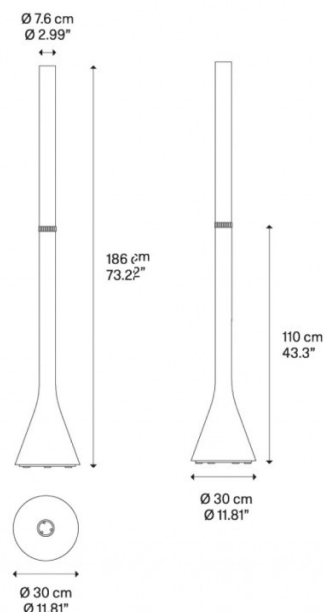

PRODUCT SPECIFICATION

Light Source: 42W, 2200K-3200K, 5600 lumens

IP Code: 20

Dimming: Integrated dimmer on the product

Dimensions: Ø7.6cm
186cm height
Ø30cm base

For all sales and technical enquiries, please contact: