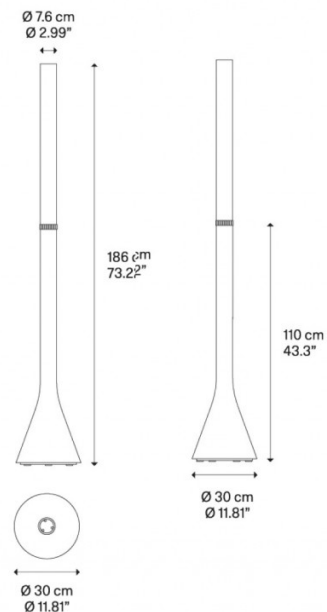

PRODUCT SPECIFICATION

Light Source: 42W, 2200K-3200K, 5600 lumens

IP Code: 20

Dimming: Integrated dimmer on the product

Dimensions: Ø7.6cm  
186cm height  
Ø30cm base

**For all sales and technical enquiries, please contact:**