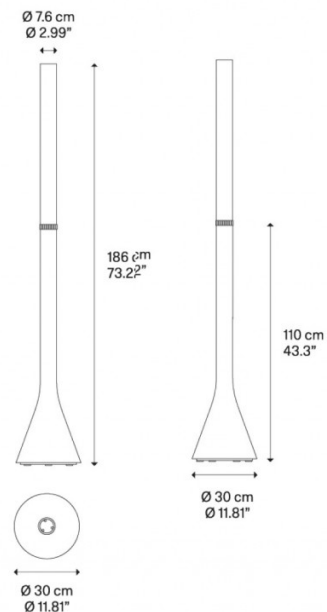

PRODUCT SPECIFICATION

Light Source: 42W, 2200K-3200K, 5600 lumens

IP Code: 20

Dimming: Integrated dimmer on the product

Dimensions: Ø7.6cm
186cm height
Ø30cm base

For all sales and technical enquiries, please contact: