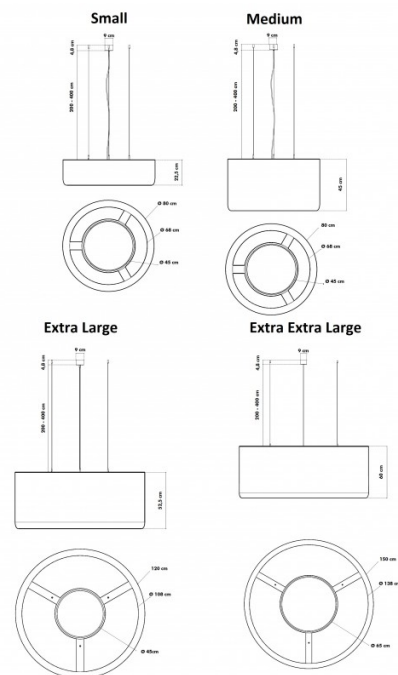

## PRODUCT SPECIFICATION

**Light Source:** **Small** - 29W, 3000K, 2545 Lumens  
**Medium** - 29W, 3000K, 2545 Lumens  
**Extra Large** - 29W, 3000K, 2545 Lumens  
**Extra Extra Large** - 70W, 3000K, 6232 Lumens

**IP Code:** 20

**Dimming:** Dimmable via 1-10v dimming systems. Please consult your electrician, additional wiring may be required on site.

**Dimensions: Small**  
Ø80cm  
Height: 22.5cm

**Medium**  
Ø80cm  
Height: 45cm

**Extra Large**  
Ø120cm  
Height: 52.5cm

**Extra Extra Large**  
Ø150cm  
Height: 60cm

**For all sales and technical enquiries, please contact:**

+44 (0)114 263 4266

[info@davidvillagelighting.co.uk](mailto:info@davidvillagelighting.co.uk)