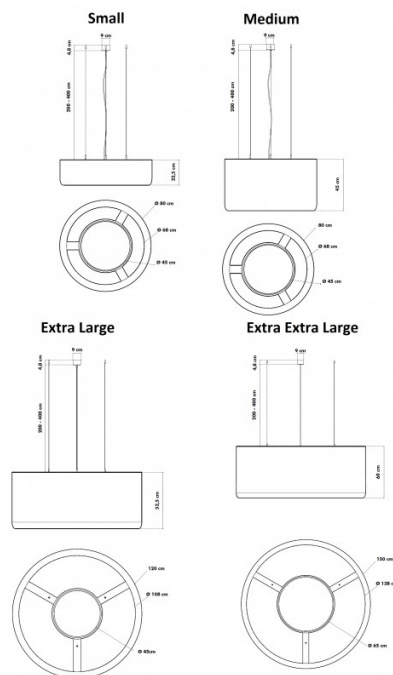

Light Source: **Small** - 29W, 3000K, 2545 Lumens
Medium - 29W, 3000K, 2545 Lumens
Extra Large - 29W, 3000K, 2545 Lumens
Extra Extra Large - 70W, 3000K, 6232 Lumens

IP Code: 20

Dimming: Dimmable via 1-10v dimming systems. Please consult your electrician, additional wiring may be required on site.

Dimensions: Small
Ø80cm
Height: 22.5cm

Medium
Ø80cm
Height: 45cm

Extra Large
Ø120cm
Height: 52.5cm

Extra Extra Large
Ø150cm
Height: 60cm

For all sales and technical enquiries, please contact:

+44 (0)114 263 4266