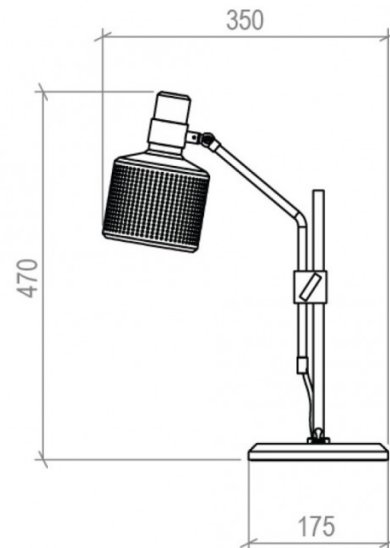

BERT | FRANK

Bert Frank Riddle Single Table Lamp

LA10436/ST

SOURCE: <https://www.davidvillagelighting.co.uk/product/Bert-Frank-Riddle-Single-Table-Lamp/10000163>

PRODUCT DESCRIPTION

Riddle Single Table Lamp by Bert Frank

The Riddle Single table light is an elegant solution for a task/reading lamp, being particularly useful on desks. The lampshade is perforated and lined with fabric which means the light escapes outwards in a diffused manner as well as out of the bottom. The arm can rotate around 270° so you can cast a glow wherever you please and the table lamp is made from brushed brass for a refined and modern look.

The Riddle table lamp can be used in a wide variety of settings wherever you need a handy light. The table light features black details for a gorgeous colour combination and has a toggle switch on the base for quick ease of use.

PRODUCT SPECIFICATION

- Light Source:** 1 x Max 4W G9 LED (included)
- IP Code:** 20
- Dimming:** Integrated on/off switch on the product.
- Dimensions:** Height: 47cm
Depth: 35cm
Base: Ø17.5cm
Cable Length: 200cm