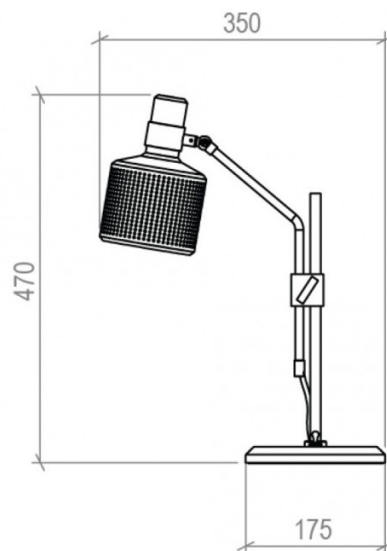

The Riddle Single table light is an elegant solution for a task/reading lamp, being particularly useful on desks. The lampshade is perforated and lined with fabric which means the light escapes outwards in a diffused manner as well as out of the bottom. The arm can rotate around 270° so you can cast a glow wherever you please and the table lamp is made from brushed brass for a refined and modern look.

The Riddle table lamp can be used in a wide variety of settings wherever you need a handy light. The table light features black details for a gorgeous colour combination and has a toggle switch on the base for quick ease of use.

PRODUCT SPECIFICATION

Light Source: 1 x Max 4W G9 LED (included)

IP Code: 20

Dimming: Integrated on/off switch on the product.

Dimensions: Height: 47cm
Depth: 35cm
Base: Ø17.5cm
Cable Length: 200cm

For all sales and technical enquiries, please contact: