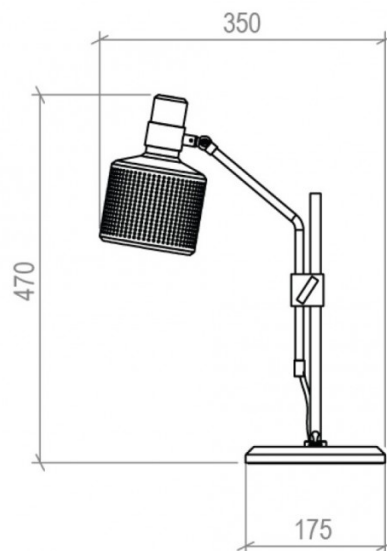

BERT | FRANK

Bert Frank Riddle Single Table Lamp

LA10436/ST

SOURCE: <https://www.davidvillagelighting.co.uk/product/Bert-Frank-Riddle-Single-Table-Lamp/10000163>

PRODUCT DESCRIPTION

Riddle Single Table Lamp by Bert Frank

The Riddle Single table light is an elegant solution for a task/reading lamp, being particularly useful on desks. The lampshade is perforated and lined with fabric which means the light escapes outwards in a diffused manner as well as out of the bottom. The arm can rotate around 270° so you can cast a glow wherever you please and the table lamp is made from brushed brass for a refined and modern look.

The Riddle table lamp can be used in a wide variety of settings wherever you need a handy light. The table light features black details for a gorgeous colour combination and has a toggle switch on the base for quick ease of use.

PRODUCT SPECIFICATION

- Light Source:** 1 x Max 4W G9 LED (included)
- IP Code:** 20
- Dimming:** Integrated on/off switch on the product.
- Dimensions:** Height: 47cm
Depth: 35cm
Base: Ø17.5cm
Cable Length: 200cm