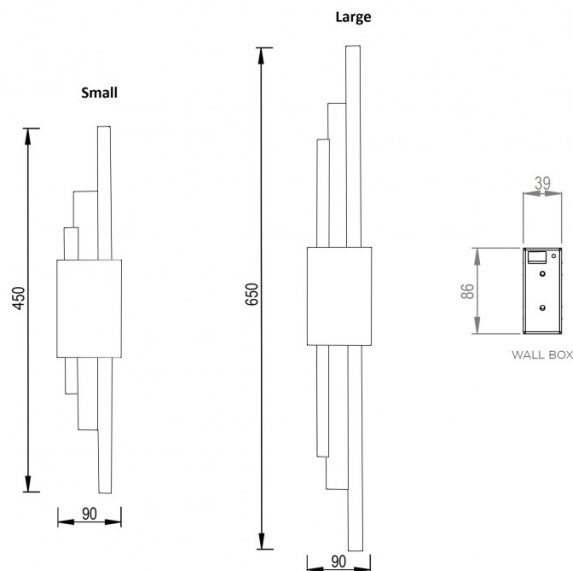

Bert Frank Tanto Wall Light

LA10437

SOURCE: <https://www.davidvillagelighting.co.uk/product/Bert-Frank-Tanto-Wall-Light/10000162>

PRODUCT DESCRIPTION

Tanto Wall Light by Bert Frank

The Tanto wall light is a dynamic and striking fixture, using the best of traditional materials in a new and exciting way. The wall lamp consists of two brushed brass rods and a cylindrical opal lamp that are all clamped together by a beautiful piece of marble. What results is a slimline silhouette that can easily fit in many interiors, especially small wall spaces.

PRODUCT SPECIFICATION

Light Source: **Small** - 1 x Max 4.5W S14D LED (included)
Large - 1 x Max 4.5W S14D LED (included)

IP Code: 20

Dimming: Dimmable via mains phase dimming.

Dimensions: Small:
Height: 45cm
Width: 9cm
Depth: 9cm

Large:
Height: 65cm
Width: 9cm
Depth: 9cm

For all sales and technical enquiries, please contact:

+44 (0)114 263 4266

info@davidvillagelighting.co.uk

www.davidvillagelighting.co.uk