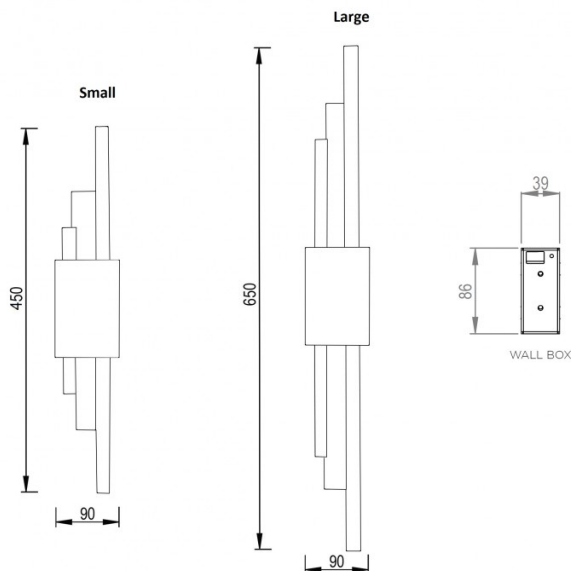

PRODUCT SPECIFICATION

Light Source: **Small** - 1 x Max 4.5W S14D LED (included)
Large - 1 x Max 4.5W S14D LED (included)

IP Code: 20

Dimming: Dimmable via mains phase dimming.

Dimensions: Small:
Height: 45cm
Width: 9cm
Depth: 9cm

Large:
Height: 65cm
Width: 9cm
Depth: 9cm

For all sales and technical enquiries, please contact:

+44 (0)114 263 4266

info@davidvillagelighting.co.uk

www.davidvillagelighting.co.uk