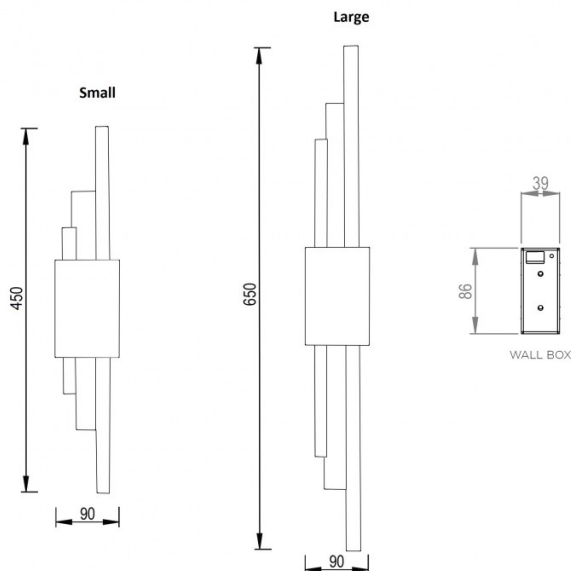

## PRODUCT SPECIFICATION

**Light Source:** **Small** - 1 x Max 4.5W S14D LED (included)  
**Large** - 1 x Max 4.5W S14D LED (included)

**IP Code:** 20

**Dimming:** Dimmable via mains phase dimming.

**Dimensions: Small:**  
Height: 45cm  
Width: 9cm  
Depth: 9cm

**Large:**  
Height: 65cm  
Width: 9cm  
Depth: 9cm

For all sales and technical enquiries, please contact:

+44 (0)114 263 4266

info@davidvillagelighting.co.uk

www.davidvillagelighting.co.uk