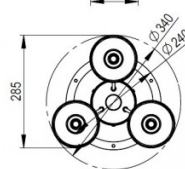

PRODUCT SPECIFICATION

Light Source: 3 or 5 x Max 4W G9 LED (included)

IP Code: 20

Dimming: Dimmable via mains phase dimming.

Dimensions: **3 Cluster** - Ø34cm
5 Cluster - Ø43cm

Shade: Ø12cm

Shade Height: 20cm

Ceiling Canopy: Ø11.6cm

Min Cable Length: 80cm

Max Cable Length: 200cm

Riddle 3 Cluster

Riddle 5 Cluster

For all sales and technical enquiries, please contact:

+44 (0)114 263 4266

info@davidvillagelighting.co.uk