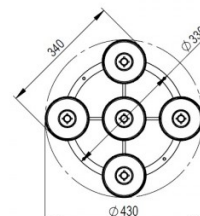

PRODUCT SPECIFICATION

Light Source: 3 or 5 x Max 4W G9 LED (included)

IP Code: 20

Dimming: Dimmable via mains phase dimming.

Dimensions: **3 Cluster** - Ø34cm
5 Cluster - Ø43cm

Shade: Ø12cm

Shade Height: 20cm

Ceiling Canopy: Ø11.6cm

Min Cable Length: 80cm

Max Cable Length: 200cm

Riddle 3 Cluster

Riddle 5 Cluster

For all sales and technical enquiries, please contact:

+44 (0)114 263 4266

info@davidvillagelighting.co.uk