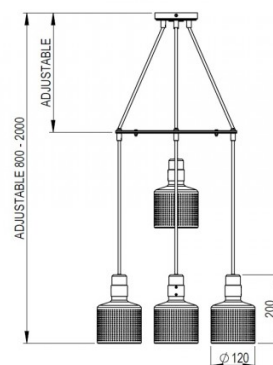

PRODUCT SPECIFICATION

Light Source: 3 or 5 x Max 4W G9 LED (included)

IP Code: 20

Dimming: Dimmable via mains phase dimming.

Dimensions: **3 Cluster** - Ø34cm
5 Cluster - Ø43cm

Shade: Ø12cm

Shade Height: 20cm

Ceiling Canopy: Ø11.6cm

Min Cable Length: 80cm

Max Cable Length: 200cm

Riddle 3 Cluster

Riddle 5 Cluster

For all sales and technical enquiries, please contact:

+44 (0)114 263 4266

info@davidvillagelighting.co.uk