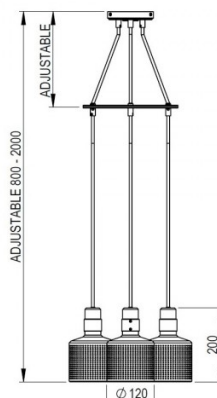

PRODUCT SPECIFICATION

Light Source: 3 or 5 x Max 4W G9 LED (included)

IP Code: 20

Dimming: Dimmable via mains phase dimming.

Dimensions: **3 Cluster** - Ø34cm
5 Cluster - Ø43cm

Shade: Ø12cm

Shade Height: 20cm

Ceiling Canopy: Ø11.6cm

Min Cable Length: 80cm

Max Cable Length: 200cm

Riddle 3 Cluster

Riddle 5 Cluster

For all sales and technical enquiries, please contact:

+44 (0)114 263 4266

info@davidvillagelighting.co.uk