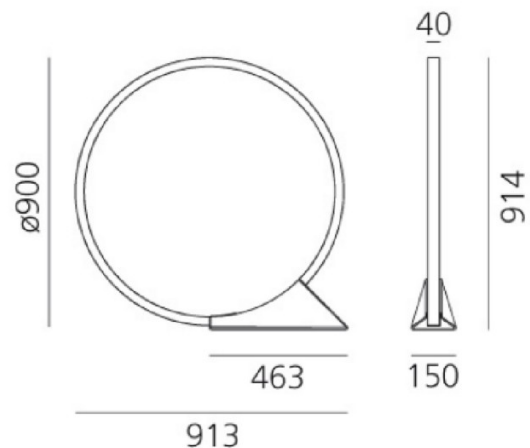

## PRODUCT SPECIFICATION

**Light Source:** 43W, 3000K, 1830 lumens

**IP Code:** 67

**Dimming:** Non-dimmable

**Dimensions:** 91.4cm height  
Ø90cm  
15cm base width  
46.3cm base length

**For all sales and technical enquiries, please contact:**