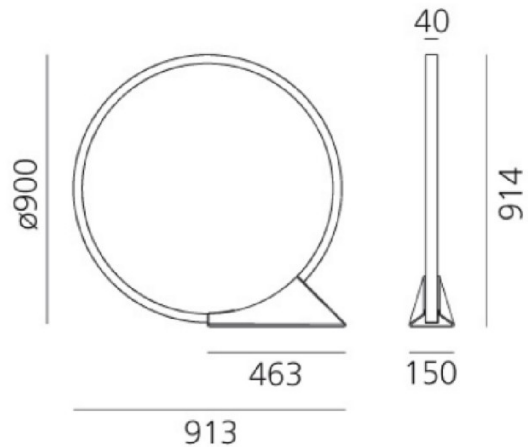

PRODUCT SPECIFICATION

Light Source: 43W, 3000K, 1830 lumens

IP Code: 67

Dimming: Non-dimmable

Dimensions: 91.4cm height
 Ø90cm
 15cm base width
 46.3cm base length

For all sales and technical enquiries, please contact: