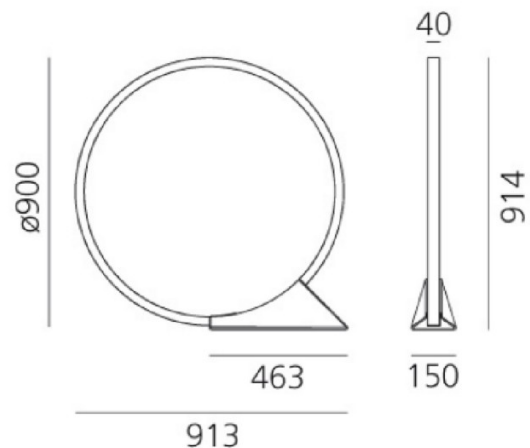

Artemide

Artemide "O" Outdoor LED Floor Lamp

LA10367/FO

SOURCE: <https://www.davidvillagelighting.co.uk/product/Artemide-O-Outdoor-LED-Floor-Lamp/10000158>

PRODUCT DESCRIPTION

Designer: Elemental

Artemide "O" Floor Outdoor LED Floor Lamp

The Artemide "O" Floor Outdoor LED Floor Lamp, designed by ELEMENTAL, is said to frame nature and suggest perspectives even when switched off. The aluminium frame is an element itself which creates balance within an environment. When switched on, the light can easily be controlled and comfortable light emission can be adjusted. Artemide describe this outdoor lamp as 'respecting the circadian cycles of all animal and plant species' as it's light can be dimmed, directed and focused.

This dynamic outdoor light can easily be relocated and used in multiple environments meaning that the pleasant ambience can be placed anywhere. Indoor use is also encouraged as an optional cable can be used to allow this floor lamp to enrich many different spaces with ease.

With it's striking modern design and gentle light, the "O" lamp can frame any environment, whether indoor or out. For even more dynamic lighting, pair this lamp with other lights from [the "O" collection](#) by Artemide.

PRODUCT SPECIFICATION

Light Source: 43W, 3000K, 1830 lumens

IP Code: 67

Dimming: Non-dimmable

Dimensions: 91.4cm height
Ø90cm
15cm base width
46.3cm base length