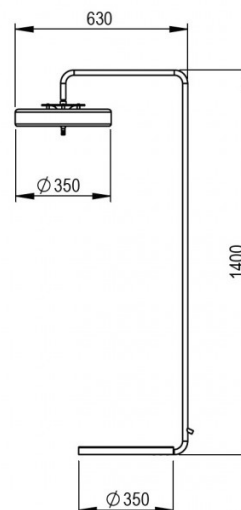

PRODUCT SPECIFICATION

Light Source: 3 x Max 4W G9 LED (included)

IP Code: 20

Dimming: In line on/off switch included on cable.

Dimensions: Shade: Ø35cm
Height: 140cm
Depth: 63cm
Base: Ø35cm
Cable Length: 200cm