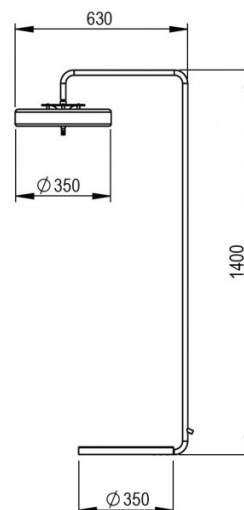

PRODUCT SPECIFICATION

Light Source: 3 x Max 4W G9 LED (included)

IP Code: 20

Dimming: In line on/off switch included on cable.

Dimensions: Shade: Ø35cm
Height: 140cm
Depth: 63cm
Base: Ø35cm
Cable Length: 200cm