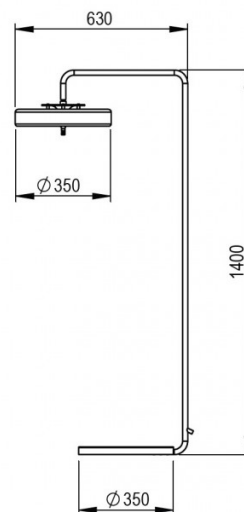

PRODUCT SPECIFICATION

Light Source: 3 x Max 4W G9 LED (included)

IP Code: 20

Dimming: In line on/off switch included on cable.

Dimensions: Shade: Ø35cm
Height: 140cm
Depth: 63cm
Base: Ø35cm
Cable Length: 200cm