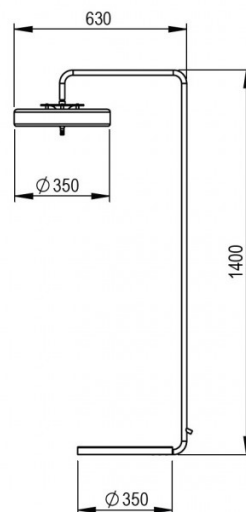

## PRODUCT SPECIFICATION

- Light Source:** 3 x Max 4W G9 LED (included)
- IP Code:** 20
- Dimming:** In line on/off switch included on cable.
- Dimensions:** Shade: Ø35cm  
Height: 140cm  
Depth: 63cm  
Base: Ø35cm  
Cable Length: 200cm