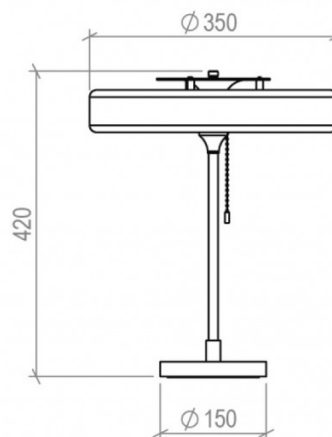

PRODUCT SPECIFICATION

Light Source: 3 x Max 4W G9 LED (included)

IP Code: 20

Dimming: Integrated on/off switch on the product.

Dimensions: Shade: Ø35cm
Height: 42cm
Base: Ø15cm
Cable Length: 200cm

For all sales and technical enquiries, please contact: