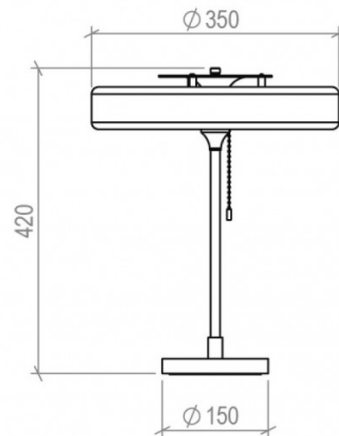

## PRODUCT SPECIFICATION

- Light Source:** 3 x Max 4W G9 LED (included)
- IP Code:** 20
- Dimming:** Integrated on/off switch on the product.
- Dimensions:** Shade: Ø35cm  
Height: 42cm  
Base: Ø15cm  
Cable Length: 200cm