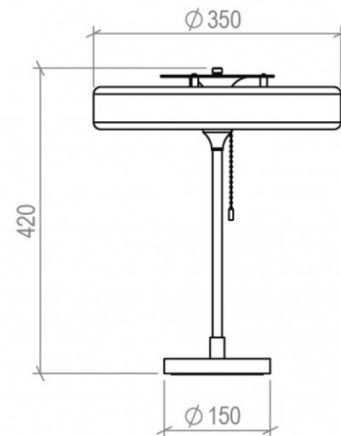

A part of the [Bert Frank Revolve collection](#), the Revolve table lamp is a gorgeous and elegant light that can be used on desks, tables and side tables to add ambience and effective lighting. The table light has a metal lampshade with a polycarbonate diffuser which spreads the light evenly for a soft glow. The shade also has an opening in the top, allowing light to escape upwards, reflecting off the beautiful brass finial to create gorgeous highlights.

The Revolve table light also comes with a refined brass pull switch, harking back to Mid-Century Modern design and minimalist style. The table lamp comes in four colour finishes, blue, black, green or white and has a brushed brass structure with a colour-matched base which adds a striking detail. Suitable for professional and domestic settings.

PRODUCT SPECIFICATION

- Light Source:** 3 x Max 4W G9 LED (included)
- IP Code:** 20
- Dimming:** Integrated on/off switch on the product.
- Dimensions:** Shade: Ø35cm
Height: 42cm
Base: Ø15cm
Cable Length: 200cm