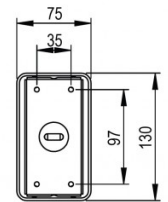

## PRODUCT SPECIFICATION

- Light Source:** 3 x Max 4W G9 LED (included)
- IP Code:** 20
- Dimming:** Dimmable via mains phase dimming.
- Dimensions:** Shade: Ø35cm  
 Depth: 63cm  
 Height: 31cm  
 Wall Base Width: 7.5cm  
 Wall Base Height: 13cm