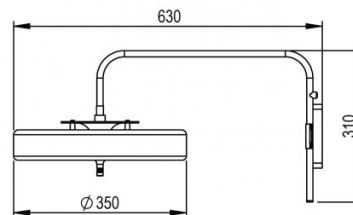

## PRODUCT SPECIFICATION

- Light Source:** 3 x Max 4W G9 LED (included)
- IP Code:** 20
- Dimming:** Dimmable via mains phase dimming.
- Dimensions:** Shade: Ø35cm  
 Depth: 63cm  
 Height: 31cm  
 Wall Base Width: 7.5cm  
 Wall Base Height: 13cm