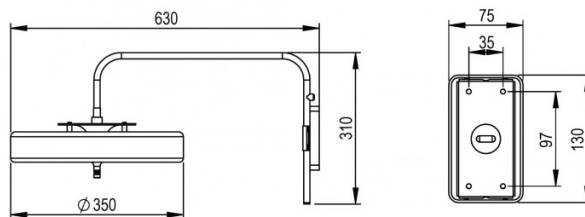

PRODUCT SPECIFICATION

Light Source: 3 x Max 4W G9 LED (included)

IP Code: 20

Dimming: Dimmable via mains phase dimming.

Dimensions: Shade: Ø35cm
Depth: 63cm
Height: 31cm
Wall Base Width: 7.5cm
Wall Base Height: 13cm