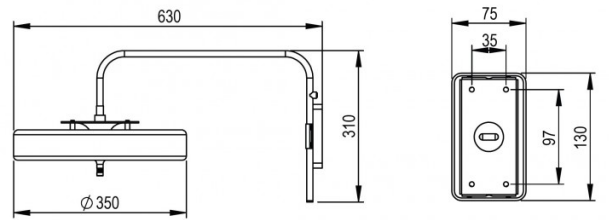

PRODUCT SPECIFICATION

- Light Source:** 3 x Max 4W G9 LED (included)
- IP Code:** 20
- Dimming:** Dimmable via mains phase dimming.
- Dimensions:**
 - Shade: Ø35cm
 - Depth: 63cm
 - Height: 31cm
 - Wall Base Width: 7.5cm
 - Wall Base Height: 13cm