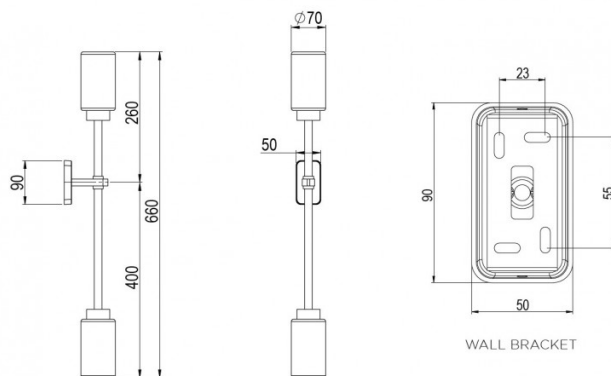

BERT | FRANK

Bert Frank Farol Single Wall Light

LA10434/SW

SOURCE: <https://www.davidvillagelighting.co.uk/product/Bert-Frank-Farol-Single-Wall-Light/10000148>

PRODUCT DESCRIPTION

Farol Single Wall Light by Bert Frank

The Farol Single wall lamp is part of the [Bert Frank Farol collection](#), a range that is defined by simplicity and elegance. The wall light is made up of a simple bronzed brass rod that holds a glass lampshade at each end. The cylindrical shades direct the light upward and downward, with the smoked glass exposing the light bulb and the opal glass concealing it, creating a diffused glow.

The Farol Single wall light can be used in many interiors and will add a touch of sophistication and luxury. Suitable to use alone or in multiple according to your needs, whether used in lines in a hallway or used in a lounge for ambient lighting. Available with either opal glass or smoked glass lampshades.

PRODUCT SPECIFICATION

Light Source: 2 x Max 4W G9 LED (included)

IP Code: 20

Dimming: Dimmable via mains phase dimming.

Dimensions: Shade: Ø7cm
Height: 66cm
Wall Base Width: 5cm
Wall Base Height: 9cm

For all sales and technical enquiries, please contact:

+44 (0)114 263 4266

info@davidvillagelighting.co.uk

www.davidvillagelighting.co.uk