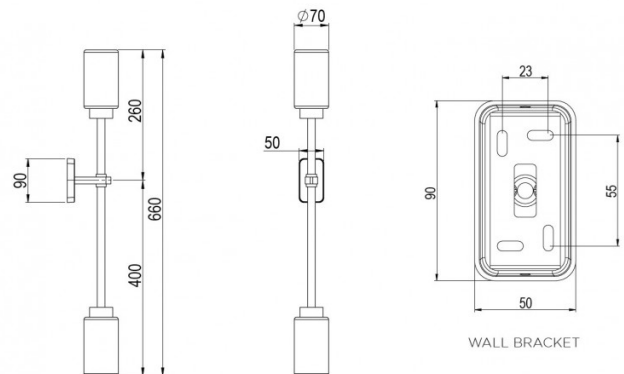

### Farol Single Wall Light by Bert Frank

The Farol Single wall lamp is part of the [Bert Frank Farol collection](#), a range that is defined by simplicity and elegance. The wall light is made up of a simple bronzed brass rod that holds a glass lampshade at each end. The cylindrical shades direct the light upward and downward, with the smoked glass exposing the light bulb and the opal glass concealing it, creating a diffused glow.

## PRODUCT SPECIFICATION

- Light Source:** 2 x Max 4W G9 LED (included)
- IP Code:** 20
- Dimming:** Dimmable via mains phase dimming.
- Dimensions:** Shade: Ø7cm  
Height: 66cm  
Wall Base Width: 5cm  
Wall Base Height: 9cm