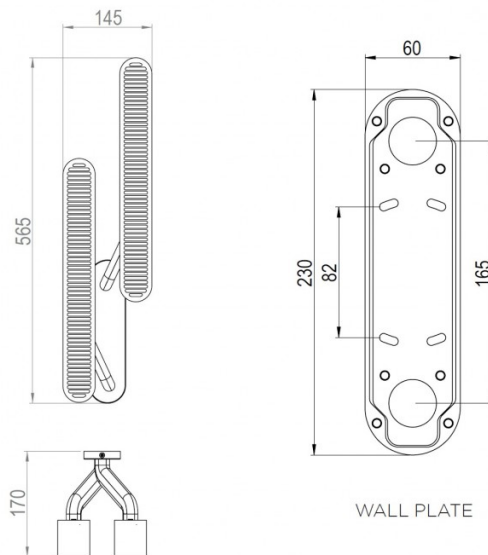

The Colt Double wall light has two lampshades that sit at angles from each other and have integrated LED light sources that are effective and long-lasting. You can choose between a left-hand or right-hand version to get the right orientation for your space and the wall light can easily be used alone or in multiple for a satisfying and ambient glow.

PRODUCT SPECIFICATION

Light Source: 15.5W, 2700K

IP Code: 20

Dimming: Dimmable via mains phase dimming.

Dimensions: Height: 56.5cm
Width: 14.5cm
Depth: 17cm
Wall Base Height: 23cm
Wall Base Width: 6cm

For all sales and technical enquiries, please contact: