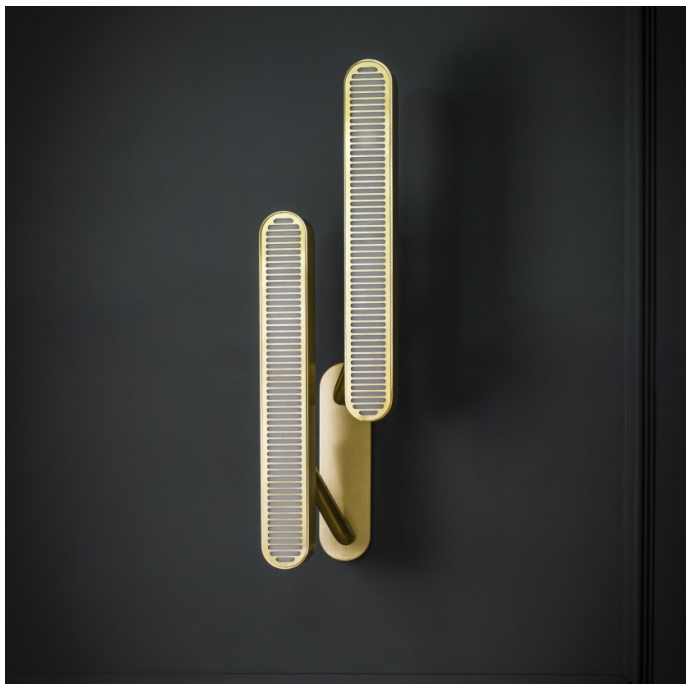

BERT FRANK

Bert Frank Colt Double LED Wall Light

LA10433/DW

SOURCE: <https://www.davidvillagelighting.co.uk/product/Bert-Frank-Colt-Double-LED-Wall-Light/10000143>

PRODUCT DESCRIPTION

Designer: Bert Frank Design Team

Colt Double LED Wall Light by Bert Frank

The Colt Double wall light is part of the [Colt collection](#), designed by Bert Frank. The double wall lamp is made from brass, having a refined and elegant look that is also reminiscent of Art Deco. The gridded pattern on the lampshades were inspired by the front of classic cars, being a testament to British engineering at its best.

The Colt Double wall light has two lampshades that sit at angles from each other and have integrated LED light sources that are effective and long-lasting. You can choose between a left-hand or right-hand version to get the right orientation for your space and the wall light can easily be used alone or in multiple for a satisfying and ambient glow.

PRODUCT SPECIFICATION

- Light Source:** 15.5W, 2700K
- IP Code:** 20
- Dimming:** Dimmable via mains phase dimming.
- Dimensions:** Height: 56.5cm
Width: 14.5cm
Depth: 17cm
Wall Base Height: 23cm
Wall Base Width: 6cm