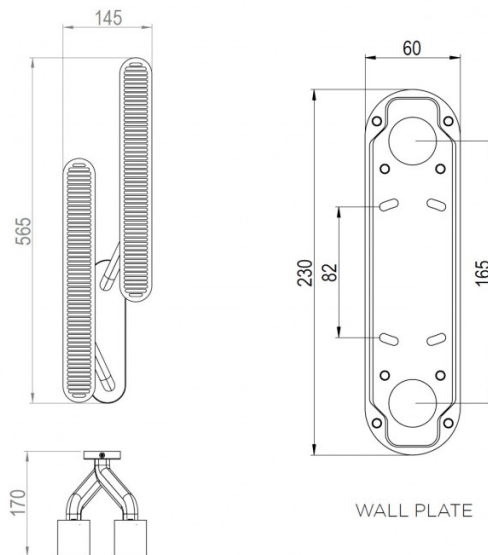

BERT FRANK

Bert Frank Colt Double LED Wall Light

LA10433/DW

SOURCE: <https://www.davidvillagelighting.co.uk/product/Bert-Frank-Colt-Double-LED-Wall-Light/10000143>

PRODUCT DESCRIPTION

Designer: Bert Frank Design Team

Colt Double LED Wall Light by Bert Frank

The Colt Double wall light is part of the [Colt collection](#), designed by Bert Frank. The double wall lamp is made from brass, having a refined and elegant look that is also reminiscent of Art Deco. The gridded pattern on the lampshades were inspired by the front of classic cars, being a testament to British engineering at its best.

The Colt Double wall light has two lampshades that sit at angles from each other and have integrated LED light sources that are effective and long-lasting. You can choose between a left-hand or right-hand version to get the right orientation for your space and the wall light can easily be used alone or in multiple for a satisfying and ambient glow.

PRODUCT SPECIFICATION

- Light Source:** 15.5W, 2700K
- IP Code:** 20
- Dimming:** Dimmable via mains phase dimming.
- Dimensions:** Height: 56.5cm
Width: 14.5cm
Depth: 17cm
Wall Base Height: 23cm
Wall Base Width: 6cm