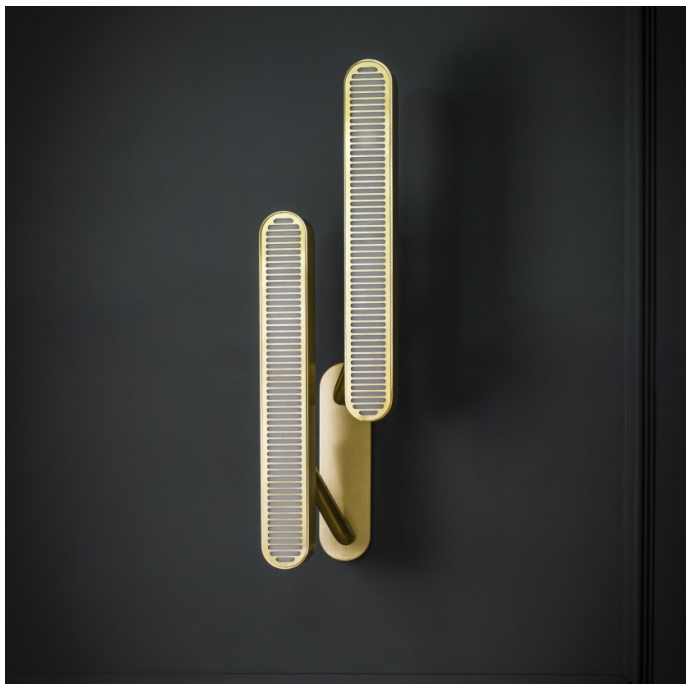

# Bert Frank Colt Double LED Wall Light

LA10433/DW

SOURCE: <https://www.davidvillagelighting.co.uk/product/Bert-Frank-Colt-Double-LED-Wall-Light/10000143>

### Colt Double LED Wall Light by Bert Frank

The Colt Double wall light is part of the [Colt collection](#), designed by Bert Frank. The double wall lamp is made from brass, having a refined and elegant look that is also reminiscent of Art Deco. The gridded pattern on the lampshades were inspired by the front of classic cars, being a testament to British engineering at its best.

The Colt Double wall light has two lampshades that sit at angles from each other and have integrated LED light sources that are effective and long-lasting. You can choose between a left-hand or right-hand version to get the right orientation for your space and the wall light can easily be used alone or in multiple for a satisfying and ambient glow.