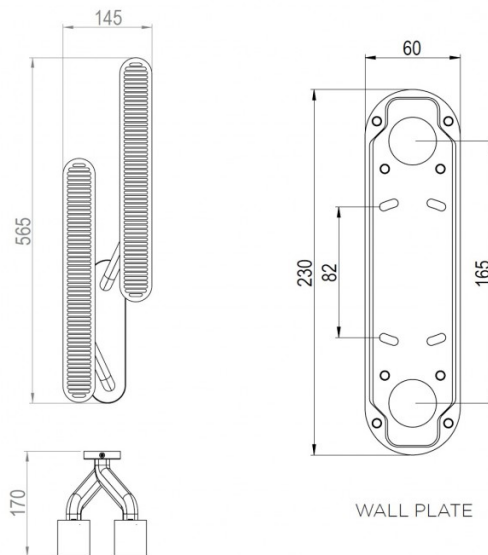

The Colt Double wall light has two lampshades that sit at angles from each other and have integrated LED light sources that are effective and long-lasting. You can choose between a left-hand or right-hand version to get the right orientation for your space and the wall light can easily be used alone or in multiple for a satisfying and ambient glow.

## PRODUCT SPECIFICATION

**Light Source:** 15.5W, 2700K

**IP Code:** 20

**Dimming:** Dimmable via mains phase dimming.

**Dimensions:** Height: 56.5cm  
Width: 14.5cm  
Depth: 17cm  
Wall Base Height: 23cm  
Wall Base Width: 6cm