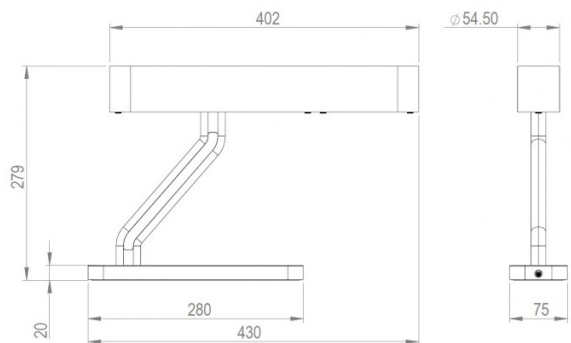

## PRODUCT SPECIFICATION

- Light Source:** 15.5W, 2700K
- IP Code:** 20
- Dimming:** In line on/off switch included on cable
- Dimensions:**
  - Height: 27.9cm
  - Shade Length: 40.2cm
  - Shade Depth: 5.45cm
  - Base Length: 28cm
  - Base Depth: 7.5cm
  - Cable Length: 200cm