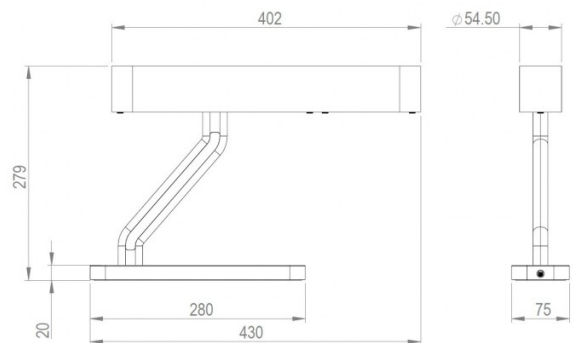

PRODUCT SPECIFICATION

Light Source: 15.5W, 2700K

IP Code: 20

Dimming: In line on/off switch included on cable

Dimensions: Height: 27.9cm
Shade Length: 40.2cm
Shade Depth: 5.45cm
Base Length: 28cm
Base Depth: 7.5cm
Cable Length: 200cm