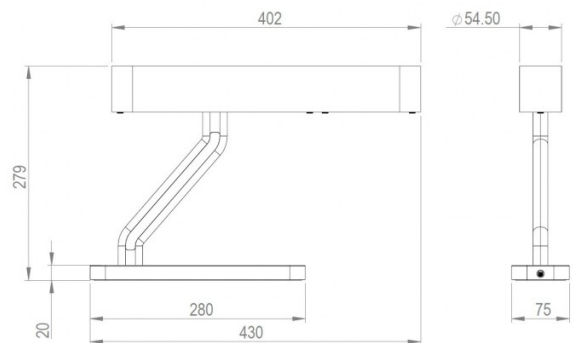

PRODUCT SPECIFICATION

Light Source: 15.5W, 2700K

IP Code: 20

Dimming: In line on/off switch included on cable

Dimensions: Height: 27.9cm
 Shade Length: 40.2cm
 Shade Depth: 5.45cm
 Base Length: 28cm
 Base Depth: 7.5cm
 Cable Length: 200cm