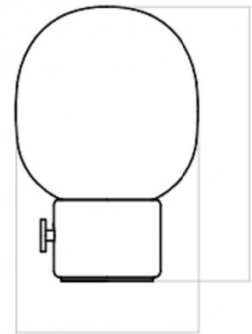

Whilst maintaining its elegant design, the Audo Copenhagen JWDA Portable Table Lamp also provides a warming glow for up to 10 hours when fully charged. The light charges through a concealed magnetic connector in the base which is an example of how sleek the minimalist design is. Audo Copenhagen describe their designs as 'each piece is produced with the assumption that it will get plenty of use'. This is clearly seen within the design of the JWDA Portable Table Lamp as it not only provides a simplistic striking look but also the freedom of flexibility as its portability allows the light to travel around a space with ease.

PRODUCT SPECIFICATION

Light Source: 1 x Max 1.5W G4 (included)

IP Code: 20

Dimming: Integrated dimmer on the product.

Dimensions: Ø14.5cm
Height: 21.5cm
Width: 14.5cm
Cable Length: 80cm

H: 21,5 cm / 8,5"

W: 14,5 cm / 5,7"