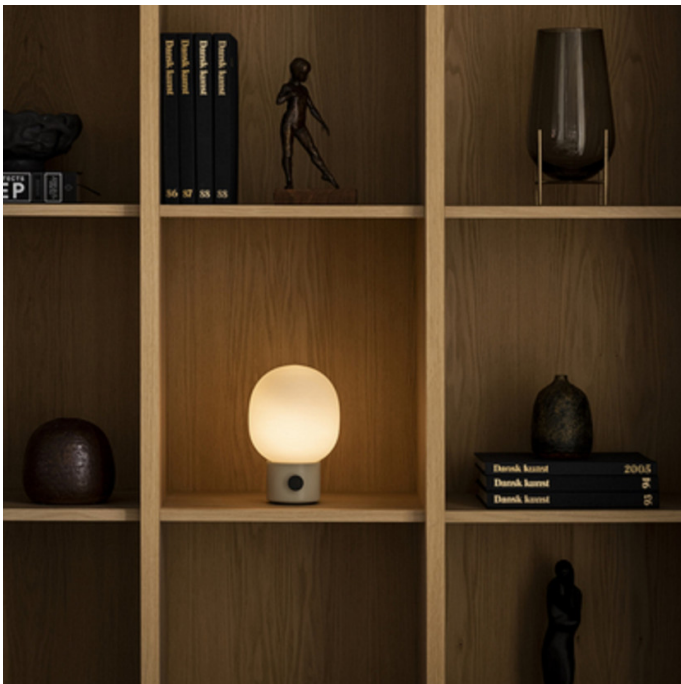

Audo
COPENHAGEN

Audo Copenhagen JWDA Portable Table Lamp

LA10441

SOURCE: <https://www.davidvillagelighting.co.uk/product/Audo-Copenhagen-JWDA-Portable-Table-Lamp/10000135>

PRODUCT DESCRIPTION

Designer: Jonas Wagell

Audo Copenhagen JWDA Portable Table Lamp

The Audo Copenhagen JWDA Portable Table Lamp was designed with modern living in mind by balancing its functionality with its intriguing silhouette. This portable desk lamp uses its quirky, egg-shaped bulb to create a soft diffused light that transforms any space into a cosy nook. The illuminating light is dimmable through the integrated signature metal dimmer knob which creates not only an easy way to control the light in a room but also a striking design.

Swedish designer Jonas Wagell creates an interesting contrast between the delicate, rounded glass against the sturdy, bronzed brass base as he aims to create 'minimalist shapes with a welcoming expression'. The base is available in three classic colour finishes which are Black, Alabaster White and Dusty Green, all of which feature a contrasting dimmer knob.

Whilst maintaining its elegant design, the Audo Copenhagen JWDA Portable Table Lamp also provides a warming glow for up to 10 hours when fully charged. The light charges through a concealed magnetic connector in the base which is an example of how sleek the minimalist design is. Audo Copenhagen describe their designs as 'each piece is produced with the assumption that it will get plenty of use'. This is clearly seen within the design of the JWDA Portable Table Lamp as it not only provides a simplistic striking look but also the freedom of flexibility as its portability allows the light to travel around a space with ease.