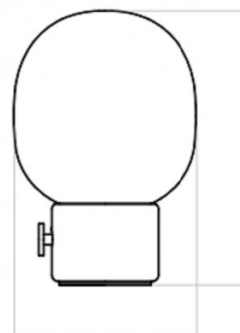

Whilst maintaining its elegant design, the Audo Copenhagen JWDA Portable Table Lamp also provides a warming glow for up to 10 hours when fully charged. The light charges through a concealed magnetic connector in the base which is an example of how sleek the minimalist design is. Audo Copenhagen describe their designs as 'each piece is produced with the assumption that it will get plenty of use'. This is clearly seen within the design of the JWDA Portable Table Lamp as it not only provides a simplistic striking look but also the freedom of flexibility as its portability allows the light to travel around a space with ease.

PRODUCT SPECIFICATION

Light Source: 1 x Max 1.5W G4 (included)

IP Code: 20

Dimming: Integrated dimmer on the product.

Dimensions: Ø14.5cm
Height: 21.5cm
Width: 14.5cm
Cable Length: 80cm

H: 21,5 cm / 8,5"

W: 14,5 cm / 5,7"