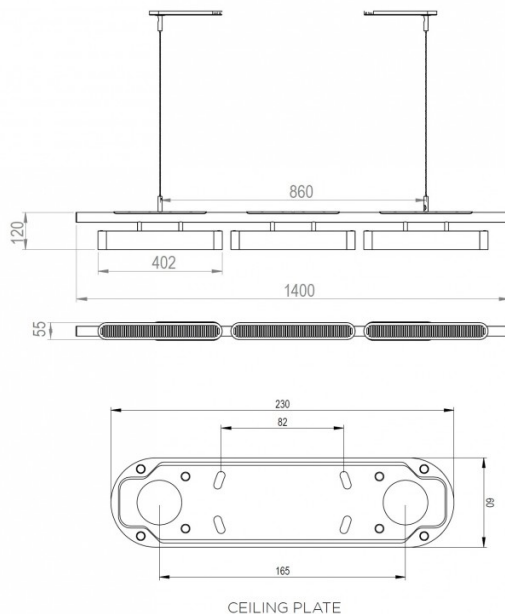

PRODUCT SPECIFICATION

- Light Source:** 46.5W, 2700K, 4350 Lumens
- IP Code:** 20
- Dimming:** Dimmable via Triac dimming.
- Dimensions:** Length: 140cm
Shade Length: 40.2cm
Height: 12cm
Ceiling Canopy Length: 23cm
Cable Length: 200cm