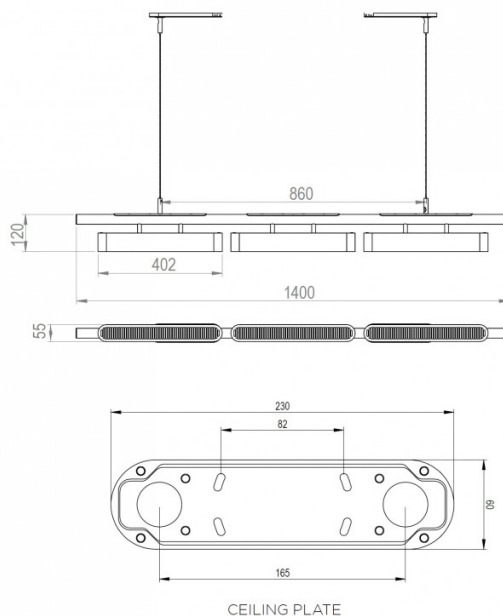

PRODUCT SPECIFICATION

Light Source: 46.5W, 2700K, 4350 Lumens

IP Code: 20

Dimming: Dimmable via Triac dimming.

Dimensions: Length: 140cm
Shade Length: 40.2cm
Height: 12cm
Ceiling Canopy Length: 23cm
Cable Length: 200cm