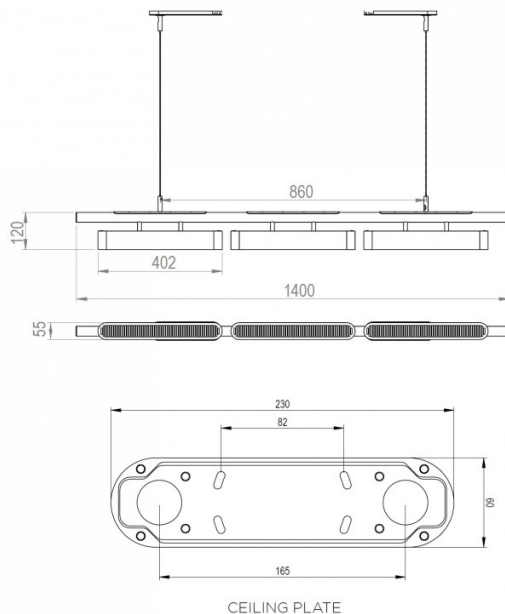

## PRODUCT SPECIFICATION

**Light Source:** 46.5W, 2700K, 4350 Lumens

**IP Code:** 20

**Dimming:** Dimmable via Triac dimming.

**Dimensions:** Length: 140cm  
Shade Length: 40.2cm  
Height: 12cm  
Ceiling Canopy Length: 23cm  
Cable Length: 200cm