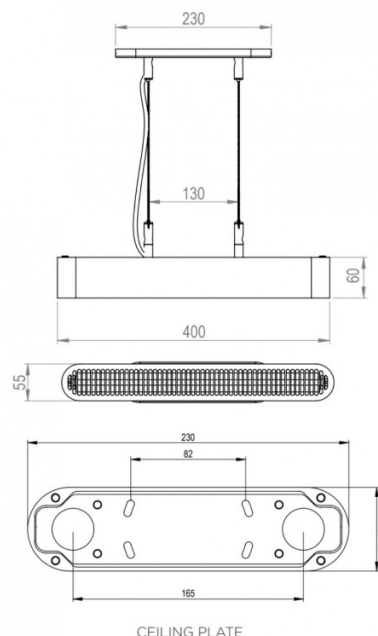

Bert Frank Colt Single LED Pendant

LA10433

SOURCE: <https://www.davidvillagelighting.co.uk/product/Bert-Frank-Colt-Single-LED-Pendant/10000122>

PRODUCT DESCRIPTION

Colt Single LED Pendant Light by Bert Frank

The Colt single pendant is inspired by British engineering and classic racing cars, utilising the metal grill pattern that features prominently on them. The pendant lamp is made from heavyweight brass, using the best material and technical know-how to produce a top-quality product.

The Colt Single pendant lamp has an integrated LED source which escapes from the bottom and the top of the shade to provide a ceiling to floor glow. The lines that feature on the bottom of the lampshade add a touch of Art Deco and Brutalism, taking on different design forms depending on its surroundings. Perfect for many settings as a main light or useful over tables and surfaces, you can also match with others from the [Bert Frank Colt collection](#) for a consistent look.

PRODUCT SPECIFICATION

- Light Source:** 15.5W, 2700K
- IP Code:** 20
- Dimming:** Dimmable via mains phase dimming.
- Dimensions:** Width: 40cm
Height: 6cm
Depth: 5.5cm
Ceiling Canopy Length: 23cm
Cable Length: 200cm