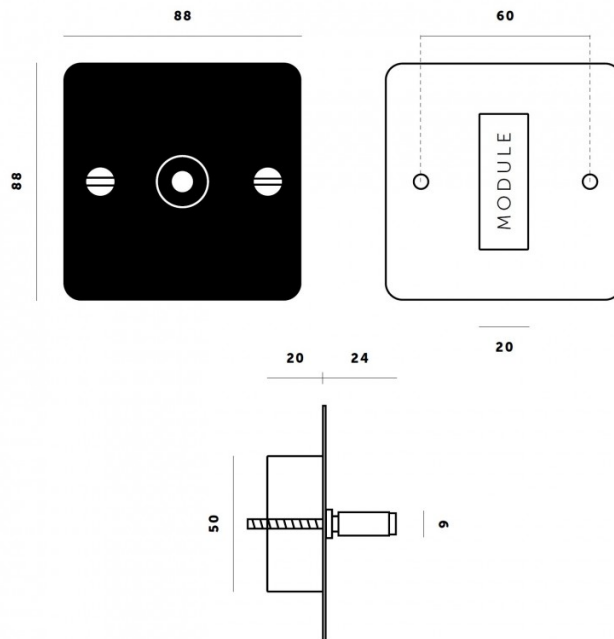

Buster + Punch 1G Toggle Switch

LA10430/1G

SOURCE: <https://www.davidvillagelighting.co.uk/product/Buster-Punch-1G-Toggle-Switch/10000114>

PRODUCT DESCRIPTION

1G Toggle Switch by Buster + Punch

The 1G toggle switch is a stunning choice for a mains on/off light switch. Created with the same design aesthetic as the rest of the Buster + Punch collection, this toggle switch can be used alongside many of their lighting products. The toggle arm is made from solid metal, steel or brass and has a cross knurl pattern for added elegance. Choose between 12 colour combinations for the right look in your space.

PRODUCT SPECIFICATION

Dimming: Single Switch, 2-way, 10AX, 240V

Dimensions: Toggle: Ø6mm
 Height: 8.8cm
 Width: 8.8cm
 Depth: 2.4cm

Recommended Back Box:
 1G square back box - 47mm depth

For all sales and technical enquiries, please contact: