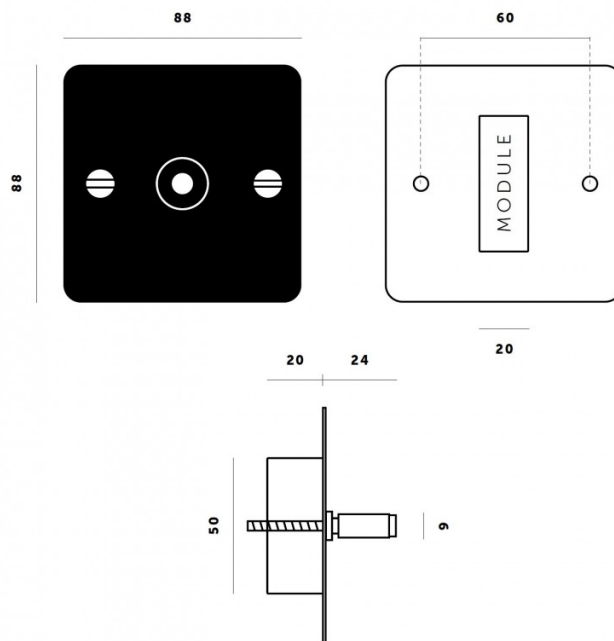

Buster + Punch 1G Toggle Switch

LA10430/1G

SOURCE: <https://www.davidvillagelighting.co.uk/product/Buster-Punch-1G-Toggle-Switch/10000114>

PRODUCT DESCRIPTION

1G Toggle Switch by Buster + Punch

The 1G toggle switch is a stunning choice for a mains on/off light switch. Created with the same design aesthetic as the rest of the Buster + Punch collection, this toggle switch can be used alongside many of their lighting products. The toggle arm is made from solid metal, steel or brass and has a cross knurl pattern for added elegance. Choose between 12 colour combinations for the right look in your space.

PRODUCT SPECIFICATION

Dimming: Single Switch, 2-way, 10AX, 240V

Dimensions: Toggle: Ø6mm
Height: 8.8cm
Width: 8.8cm
Depth: 2.4cm

Recommended Back Box:
1G square back box - 47mm depth

For all sales and technical enquiries, please contact: