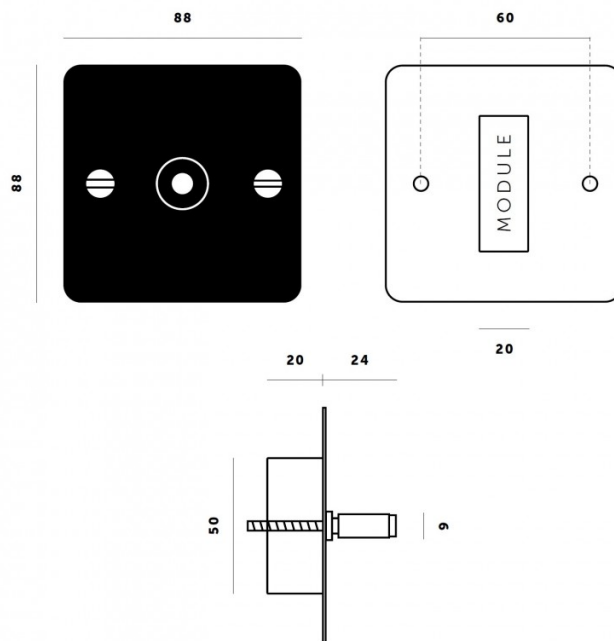

### 1G Toggle Switch by Buster + Punch

The 1G toggle switch is a stunning choice for a mains on/off light switch. Created with the same design aesthetic as the rest of the Buster + Punch collection, this toggle switch can be used alongside many of their lighting products. The toggle arm is made from solid metal, steel or brass and has a cross knurl pattern for added elegance. Choose between 12 colour combinations for the right look in your space.

## PRODUCT SPECIFICATION

**Dimming:** Single Switch, 2-way, 10AX, 240V

**Dimensions:** Toggle: Ø6mm  
Height: 8.8cm  
Width: 8.8cm  
Depth: 2.4cm

**Recommended Back Box:**  
1G square back box - 47mm depth