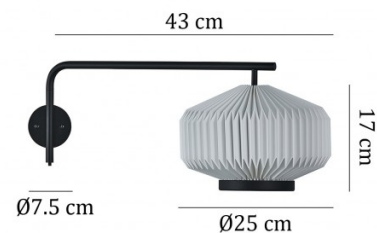

Designed by Søren Refsgaard, the Shibui wall light is rich in both Scandinavian tradition and Japanese culture with a simple design that is named after the Japanese aesthetic term for subjects that are subtle and exude unobtrusive beauty. True to Le Klint's style, the lampshade is made from white plastic foil, folded in a way to create a geometric shape that has sharp and clean lines.

The Shibui wall lamp has a contemporary black metal structure which holds the shade in mid air, producing the effect of a lantern. The wall light creates an effective and warm glow, being both functional and stylish. Useful in lounges, offices, bedrooms, dining rooms and more, this wall lamp will add a intriguing touch to any interior.

PRODUCT SPECIFICATION

Light Source: 1 x max 10W E14 LED (excluded)

IP Code: 20

Dimming: In line on/off switch included on cable

Dimensions: Ø25cm shade
17cm shade height
43cm depth from wall
Ø7.5cm wall base
175cm cable length