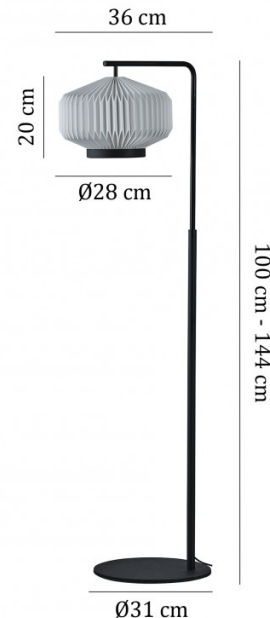

LE KLINT Le Klint Shibui Floor Lamp

LA10428/F

SOURCE: <https://www.davidvillagelighting.co.uk/product/Le-Klint-Shibui-Floor-Lamp/10000093>

PRODUCT DESCRIPTION

Designer: Søren Refsgaard

Shibui Floor Lamp by Le Klint

The Shibui floor lamp is named after the Japanese term that is used to describe subjects and objects as subtle, simple and with an unobtrusive beauty. This floor lamp completely embodies this term, with a folded lampshade that has clear lines and a sleek black metal structure.

The Shibui floor light is also adjustable, with a minimum height of 100cm and a maximum height of 144cm. The light bulb is concealed by the shade, creating a diffused glow and also streams out of the bottom, perfect to use as a reading light. Suitable for a wide variety of settings, this floor light can be used for useful illumination and for ambience.

PRODUCT SPECIFICATION

Light Source: 1 x max 20W E27 LED (excluded)

IP Code: 21

Dimming: In line on/off switch included on cable

Dimensions: Ø28cm shade
20cm shade height
36cm depth
100cm-144cm height
Ø31cm base
200cm cable length