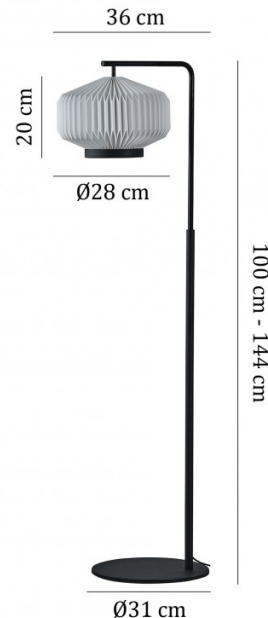

# LE KLINT Le Klint Shibui Floor Lamp

LA10428/F

SOURCE: <https://www.davidvillagelighting.co.uk/product/Le-Klint-Shibui-Floor-Lamp/10000093>

### Shibui Floor Lamp by Le Klint

The Shibui floor lamp is named after the Japanese term that is used to describe subjects and objects as subtle, simple and with an unobtrusive beauty. This floor lamp completely embodies this term, with a folded lampshade that has clear lines and a sleek black metal structure.

The Shibui floor light is also adjustable, with a minimum height of 100cm and a maximum height of 144cm. The light bulb is concealed by the shade, creating a diffused glow and also streams out of the bottom, perfect to use as a reading light. Suitable for a wide variety of settings, this floor light can be used for useful illumination and for ambience.

## PRODUCT SPECIFICATION

**Light Source:** 1 x max 20W E27 LED (excluded)

**IP Code:** 21

**Dimming:** In line on/off switch included on cable

**Dimensions:** Ø28cm shade  
20cm shade height  
36cm depth  
100cm-144cm height  
Ø31cm base  
200cm cable length