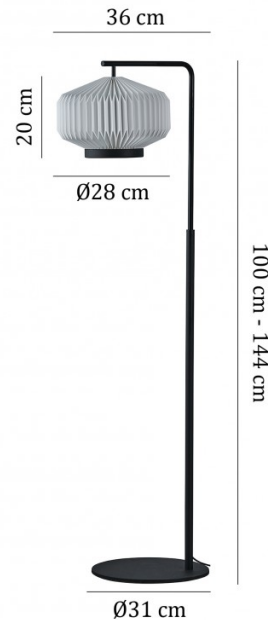

LE KLINT Le Klint Shibui Floor Lamp

LA10428/F

SOURCE: <https://www.davidvillagelighting.co.uk/product/Le-Klint-Shibui-Floor-Lamp/10000093>

PRODUCT DESCRIPTION

Designer: Søren Refsgaard

Shibui Floor Lamp by Le Klint

The Shibui floor lamp is named after the Japanese term that is used to describe subjects and objects as subtle, simple and with an unobtrusive beauty. This floor lamp completely embodies this term, with a folded lampshade that has clear lines and a sleek black metal structure.

The Shibui floor light is also adjustable, with a minimum height of 100cm and a maximum height of 144cm. The light bulb is concealed by the shade, creating a diffused glow and also streams out of the bottom, perfect to use as a reading light. Suitable for a wide variety of settings, this floor light can be used for useful illumination and for ambience.

PRODUCT SPECIFICATION

Light Source: 1 x max 20W E27 LED (excluded)

IP Code: 21

Dimming: In line on/off switch included on cable

Dimensions: Ø28cm shade
20cm shade height
36cm depth
100cm-144cm height
Ø31cm base
200cm cable length