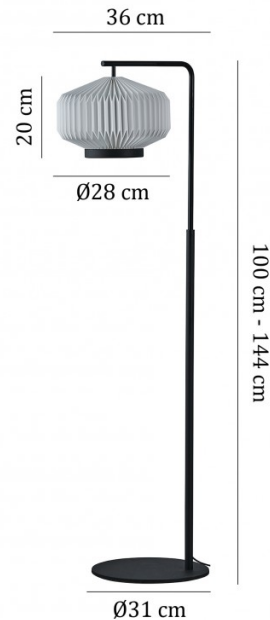

LE KLINT

Le Klint Shibui Floor Lamp

LA10428/F

SOURCE: <https://www.davidvillagelighting.co.uk/product/Le-Klint-Shibui-Floor-Lamp/10000093>

PRODUCT DESCRIPTION

Designer: Søren Refsgaard

Shibui Floor Lamp by Le Klint

The Shibui floor lamp is named after the Japanese term that is used to describe subjects and objects as subtle, simple and with an unobtrusive beauty. This floor lamp completely embodies this term, with a folded lampshade that has clear lines and a sleek black metal structure.

The Shibui floor light is also adjustable, with a minimum height of 100cm and a maximum height of 144cm. The light bulb is concealed by the shade, creating a diffused glow and also streams out of the bottom, perfect to use as a reading light. Suitable for a wide variety of settings, this floor light can be used for useful illumination and for ambience.

PRODUCT SPECIFICATION

- Light Source:** 1 x max 20W E27 LED (excluded)
- IP Code:** 21
- Dimming:** In line on/off switch included on cable
- Dimensions:**
  - Ø28cm shade
  - 20cm shade height
  - 36cm depth
  - 100cm-144cm height
  - Ø31cm base
  - 200cm cable length