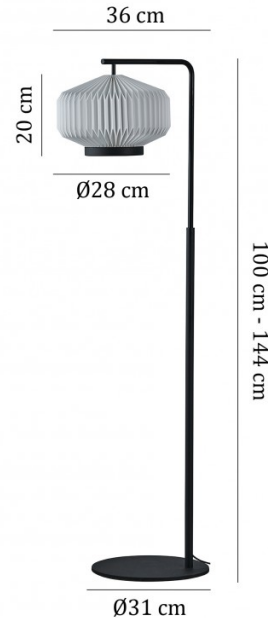

LE KLINT

Le Klint Shibui Floor Lamp

LA10428/F

SOURCE: <https://www.davidvillagelighting.co.uk/product/Le-Klint-Shibui-Floor-Lamp/10000093>

PRODUCT DESCRIPTION

Designer: Søren Refsgaard

Shibui Floor Lamp by Le Klint

The Shibui floor lamp is named after the Japanese term that is used to describe subjects and objects as subtle, simple and with an unobtrusive beauty. This floor lamp completely embodies this term, with a folded lampshade that has clear lines and a sleek black metal structure.

The Shibui floor light is also adjustable, with a minimum height of 100cm and a maximum height of 144cm. The light bulb is concealed by the shade, creating a diffused glow and also streams out of the bottom, perfect to use as a reading light. Suitable for a wide variety of settings, this floor light can be used for useful illumination and for ambience.

PRODUCT SPECIFICATION

- Light Source:** 1 x max 20W E27 LED (excluded)
- IP Code:** 21
- Dimming:** In line on/off switch included on cable
- Dimensions:**
  - Ø28cm shade
  - 20cm shade height
  - 36cm depth
  - 100cm-144cm height
  - Ø31cm base
  - 200cm cable length