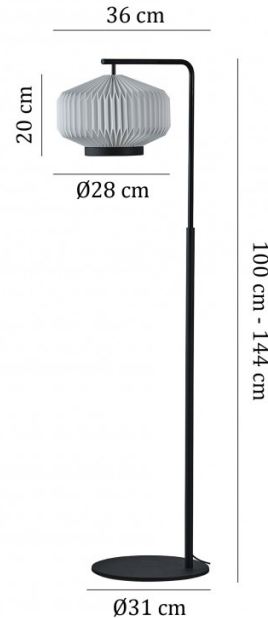

LE KLINT Le Klint Shibui Floor Lamp

LA10428/F

SOURCE: <https://www.davidvillagelighting.co.uk/product/Le-Klint-Shibui-Floor-Lamp/10000093>

PRODUCT DESCRIPTION

Designer: Søren Refsgaard

Shibui Floor Lamp by Le Klint

The Shibui floor lamp is named after the Japanese term that is used to describe subjects and objects as subtle, simple and with an unobtrusive beauty. This floor lamp completely embodies this term, with a folded lampshade that has clear lines and a sleek black metal structure.

The Shibui floor light is also adjustable, with a minimum height of 100cm and a maximum height of 144cm. The light bulb is concealed by the shade, creating a diffused glow and also streams out of the bottom, perfect to use as a reading light. Suitable for a wide variety of settings, this floor light can be used for useful illumination and for ambience.

PRODUCT SPECIFICATION

Light Source: 1 x max 20W E27 LED (excluded)

IP Code: 21

Dimming: In line on/off switch included on cable

Dimensions: Ø28cm shade
20cm shade height
36cm depth
100cm-144cm height
Ø31cm base
200cm cable length