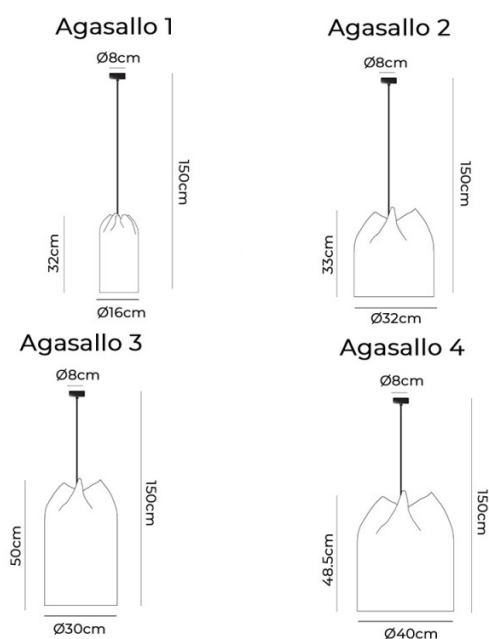

With an IP rating of 64, the Agasallo Outdoor Pendant is suitable for use outside and can be installed individually or with other sizes from the collection. When hung as multiples, each pendant can be installed at different heights, allowing the Agasallo to fit into a range of spaces and styles.

## PRODUCT SPECIFICATION

**Light Source:** 1 x Max 15W E27 LED (excluded)

**IP Code:** 64

**Dimming:** Dimmable via mains phase dimming.

**Dimensions: Agasallo 1:**  
Ø16cm  
Height: 32cm

**Agasallo 2:**  
Ø32cm  
Height: 33cm

**Agasallo 3:**  
Ø30cm  
Height: 50cm

**Agasallo 4:**  
Ø40cm  
Height: 48.5cm

Ceiling Canopy: Ø12cm  
Ceiling Canopy Height: 2.4cm  
Maximum Cable Length: 150cm

**For all sales and technical enquiries, please contact:**