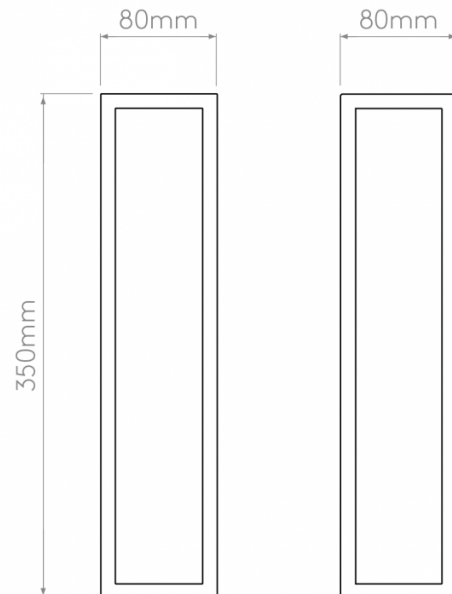

## PRODUCT SPECIFICATION

**Light Source:** 1 x Max 4W E27 T32L LED (excluded)

**IP Code:** 44

**Dimming:** Dimmable via mains phase dimming.

**Dimensions:** Height: 35cm  
Width: 8cm  
Depth: 8cm

**For all sales and technical enquiries, please contact:**