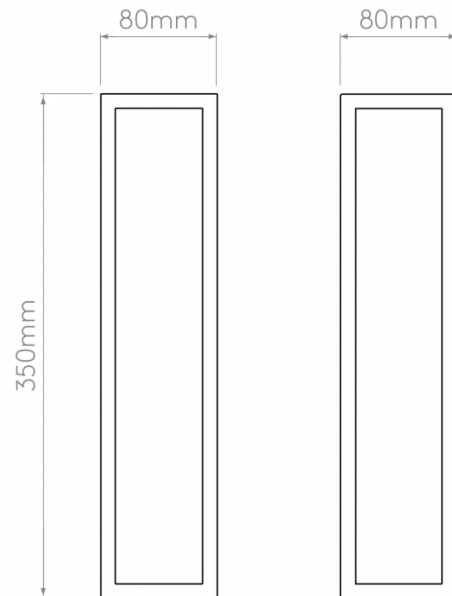

## PRODUCT SPECIFICATION

- Light Source:** 1 x Max 4W E27 T32L LED (excluded)
- IP Code:** 44
- Dimming:** Dimmable via mains phase dimming.
- Dimensions:** Height: 35cm  
Width: 8cm  
Depth: 8cm

**For all sales and technical enquiries, please contact:**