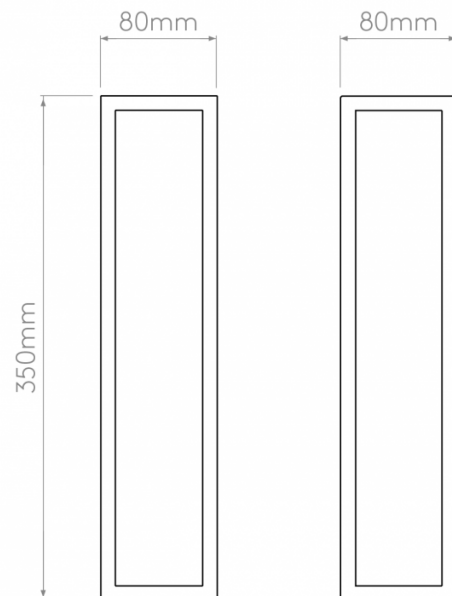

astro

Astro Harvard Outdoor Wall Light

LA10391/W

SOURCE: <https://www.davidvillagelighting.co.uk/product/Astro-Harvard-Outdoor-Wall-Light/10000084>

PRODUCT DESCRIPTION

Harvard Outdoor Wall Light by Astro

The Harvard outdoor wall light evokes tradition whilst maintaining modernity, taking on the form of historic lanterns in a sleek and useful way. The structure is made from metal which supports clear glass that exposes the light bulb creating a stunning aesthetic. The wall lamp also has a 44 IP rating, so can be used outdoors and in bathrooms (zones 2 and 3) as well as anywhere around your interior.

PRODUCT SPECIFICATION

- Light Source:** 1 x Max 4W E27 T32L LED (excluded)
- IP Code:** 44
- Dimming:** Dimmable via mains phase dimming.
- Dimensions:** Height: 35cm
Width: 8cm
Depth: 8cm

For all sales and technical enquiries, please contact: