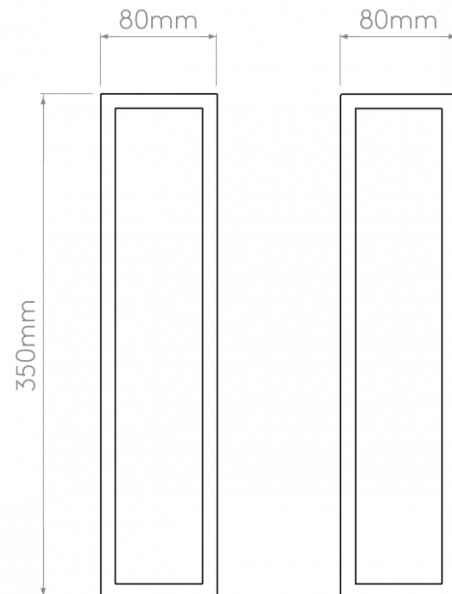

astro

Astro Harvard Outdoor Wall Light

LA10391/W

SOURCE: <https://www.davidvillagelighting.co.uk/product/Astro-Harvard-Outdoor-Wall-Light/10000084>

PRODUCT DESCRIPTION

Harvard Outdoor Wall Light by Astro

The Harvard outdoor wall light evokes tradition whilst maintaining modernity, taking on the form of historic lanterns in a sleek and useful way. The structure is made from metal which supports clear glass that exposes the light bulb creating a stunning aesthetic. The wall lamp also has a 44 IP rating, so can be used outdoors and in bathrooms (zones 2 and 3) as well as anywhere around your interior.

PRODUCT SPECIFICATION

Light Source: 1 x Max 4W E27 T32L LED (excluded)

IP Code: 44

Dimming: Dimmable via mains phase dimming.

Dimensions: Height: 35cm
Width: 8cm
Depth: 8cm

For all sales and technical enquiries, please contact: