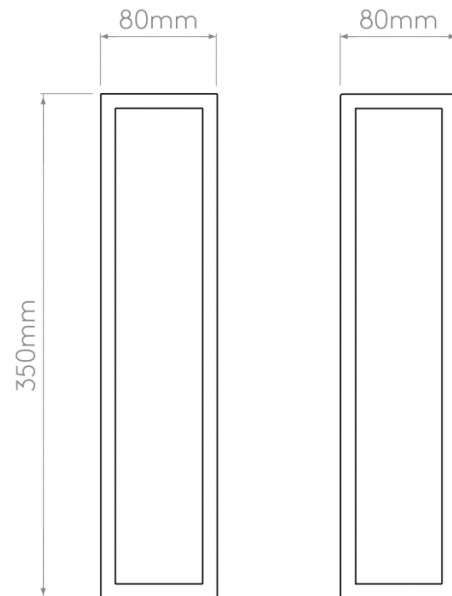

astro

Astro Harvard Outdoor Wall Light

LA10391/W

SOURCE: <https://www.davidvillagelighting.co.uk/product/Astro-Harvard-Outdoor-Wall-Light/10000084>

PRODUCT DESCRIPTION

Harvard Outdoor Wall Light by Astro

The Harvard outdoor wall light evokes tradition whilst maintaining modernity, taking on the form of historic lanterns in a sleek and useful way. The structure is made from metal which supports clear glass that exposes the light bulb creating a stunning aesthetic. The wall lamp also has a 44 IP rating, so can be used outdoors and in bathrooms (zones 2 and 3) as well as anywhere around your interior.

PRODUCT SPECIFICATION

Light Source: 1 x Max 4W E27 T32L LED (excluded)

IP Code: 44

Dimming: Dimmable via mains phase dimming.

Dimensions: Height: 35cm
Width: 8cm
Depth: 8cm

For all sales and technical enquiries, please contact: