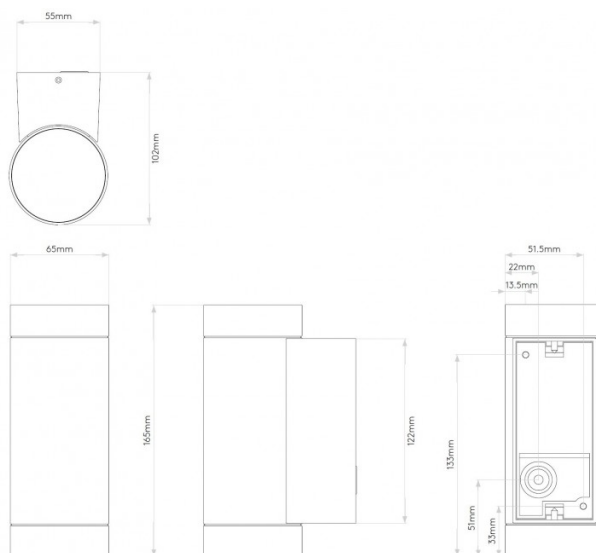

## PRODUCT SPECIFICATION

**Light Source:** 2 x Max 6W GU10 LED (excluded)

**IP Code:** 54

**Dimming:** Dimmable via mains phase dimming.

**Dimensions:** Height: 16.5cm  
Width: 6.5cm  
Depth: 10.2cm  
Wall Base Width: 5.5cm