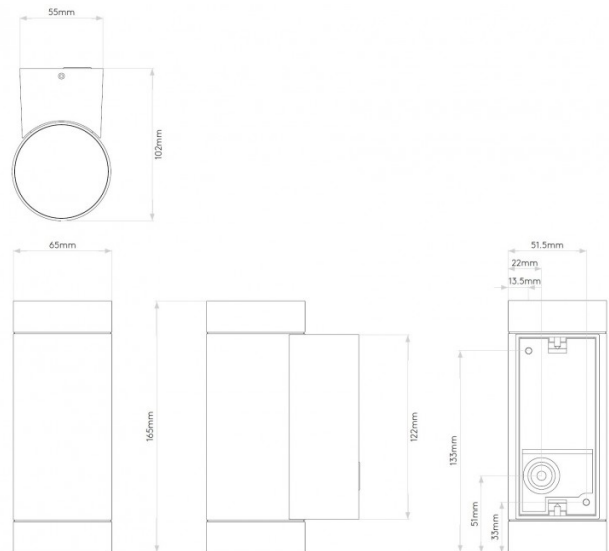

astro

Astro Dartmouth Twin Wall Light

LA10422

SOURCE: <https://www.davidvillagelighting.co.uk/product/Astro-Dartmouth-Twin-Wall-Light/10000083>

PRODUCT DESCRIPTION

Dartmouth Twin Wall Light by Astro

The Dartmouth Twin wall light is a contemporary and simplistic fixture that is available in 3 colour finishes, textured black, textured white and textured grey. The wall light is made from aluminium and has an IP rating of 54 which means it is suitable for use in bathrooms (zones 2 and 3) and outdoors in sheltered areas.

PRODUCT SPECIFICATION

- Light Source:** 2 x Max 6W GU10 LED (excluded)
- IP Code:** 54
- Dimming:** Dimmable via mains phase dimming.
- Dimensions:** Height: 16.5cm
Width: 6.5cm
Depth: 10.2cm
Wall Base Width: 5.5cm