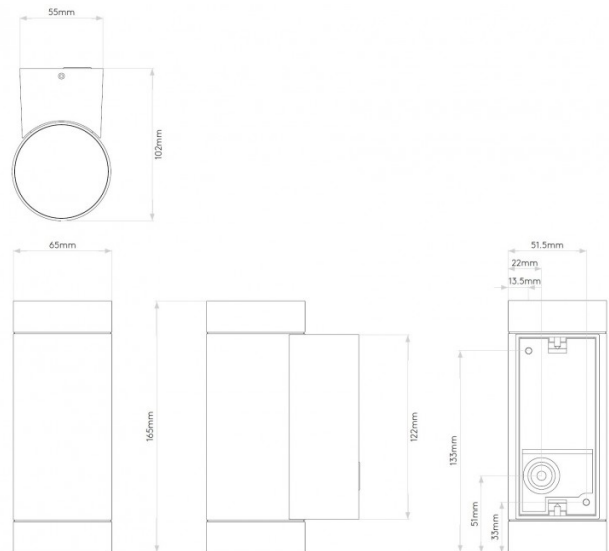

## PRODUCT SPECIFICATION

- Light Source:** 2 x Max 6W GU10 LED (excluded)
- IP Code:** 54
- Dimming:** Dimmable via mains phase dimming.
- Dimensions:** Height: 16.5cm  
Width: 6.5cm  
Depth: 10.2cm  
Wall Base Width: 5.5cm