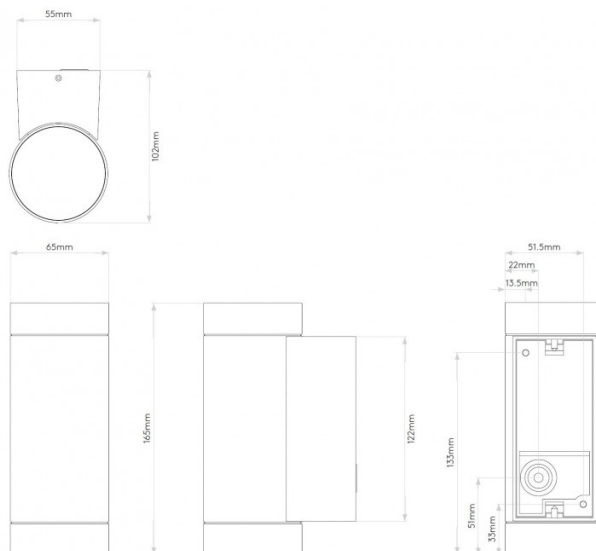

## PRODUCT SPECIFICATION

**Light Source:** 2 x Max 6W GU10 LED (excluded)

**IP Code:** 54

**Dimming:** Dimmable via mains phase dimming.

**Dimensions:** Height: 16.5cm  
Width: 6.5cm  
Depth: 10.2cm  
Wall Base Width: 5.5cm