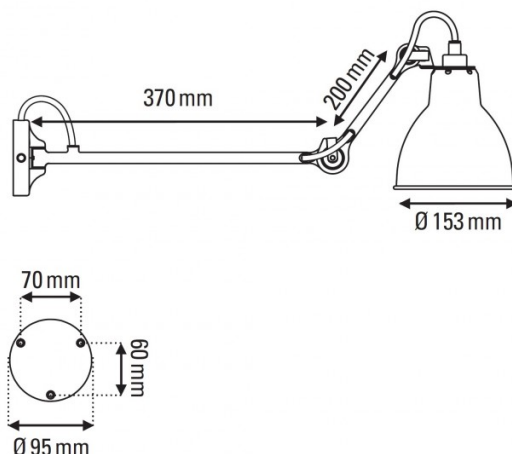

### Lampe Gras No. 204 L 40 Wall Light by DCW éditions

The Lampe Gras 204 L 40 wall lamp is the perfect bedside companion with a pivot joint at the wall base for durability. The wall light is characterised by a long rod which extends into an adjustable arm that holds the lampshade, perfect for directing the light where needed. The shade is round with a classic silhouette for added style and is available in 7 colours paired with a black metal structure.

## PRODUCT SPECIFICATION

- Light Source:** 1 x max 15W E27 LED (excluded)
- IP Code:** 20
- Dimming:** Dimmable via mains phase dimming
- Dimensions:** Ø15.3cm shade  
37cm rod length  
20cm arm length  
Ø9.5cm wall base