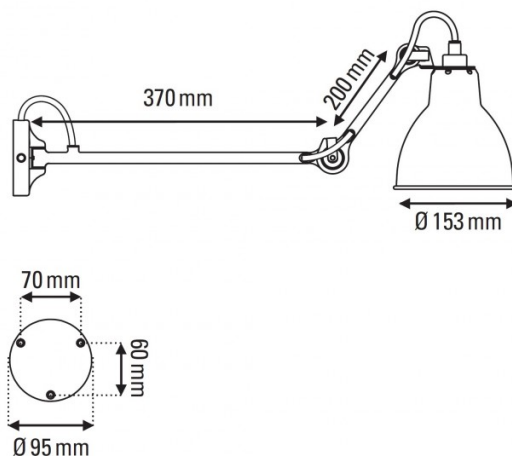

### Lampe Gras No. 204 L 40 Wall Light by DCW éditions

The Lampe Gras 204 L 40 wall lamp is the perfect bedside companion with a pivot joint at the wall base for durability. The wall light is characterised by a long rod which extends into an adjustable arm that holds the lampshade, perfect for directing the light where needed. The shade is round with a classic silhouette for added style and is available in 7 colours paired with a black metal structure.

## PRODUCT SPECIFICATION

- Light Source:** 1 x max 15W E27 LED (excluded)
- IP Code:** 20
- Dimming:** Dimmable via mains phase dimming
- Dimensions:** Ø15.3cm shade  
37cm rod length  
20cm arm length  
Ø9.5cm wall base