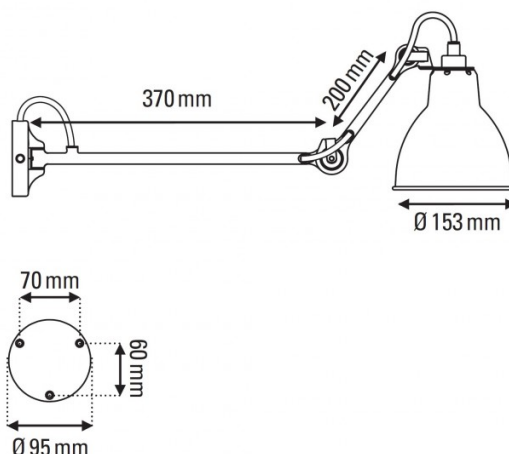

Lampe Gras No. 204 L 40 Wall Light by DCW éditions

The Lampe Gras 204 L 40 wall lamp is the perfect bedside companion with a pivot joint at the wall base for durability. The wall light is characterised by a long rod which extends into an adjustable arm that holds the lampshade, perfect for directing the light where needed. The shade is round with a classic silhouette for added style and is available in 7 colours paired with a black metal structure.

Please Note: This Wall Light can also be supplied with a conical shade. Please [contact us](#) for more info and pricing.

PRODUCT SPECIFICATION

Light Source: 1 x max 15W E27 LED (excluded)

IP Code: 20

Dimming: Dimmable via mains phase dimming

Dimensions: Ø15.3cm shade
37cm rod length
20cm arm length
Ø9.5cm wall base

For all sales and technical enquiries, please contact:

+44 (0)114 263 4266

info@davidvillagelighting.co.uk

www.davidvillagelighting.co.uk