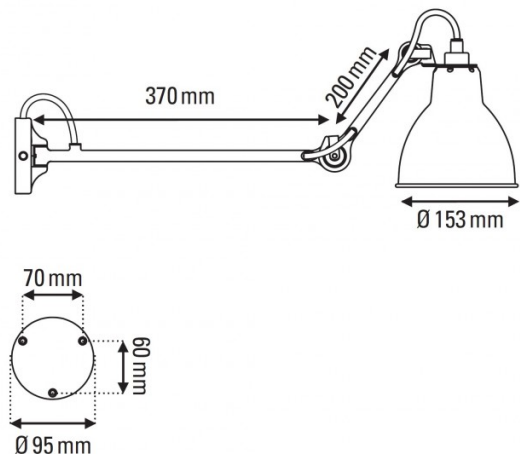

Lampe Gras No. 204 L 40 Wall Light by DCW éditions

The Lampe Gras 204 L 40 wall lamp is the perfect bedside companion with a pivot joint at the wall base for durability. The wall light is characterised by a long rod which extends into an adjustable arm that holds the lampshade, perfect for directing the light where needed. The shade is round with a classic silhouette for added style and is available in 7 colours paired with a black metal structure.

PRODUCT SPECIFICATION

- Light Source:** 1 x max 15W E27 LED (excluded)
- IP Code:** 20
- Dimming:** Dimmable via mains phase dimming
- Dimensions:** Ø15.3cm shade
37cm rod length
20cm arm length
Ø9.5cm wall base