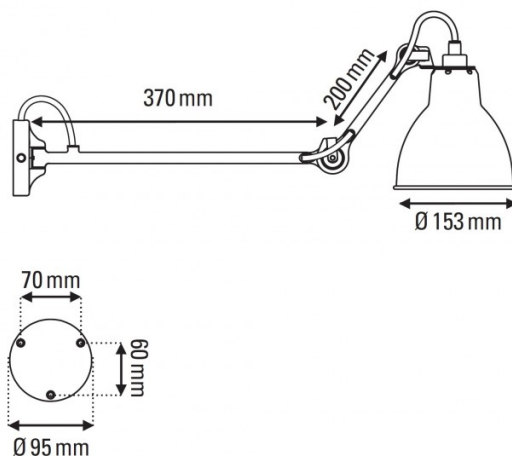

Lampe Gras No. 204 L 40 Wall Light by DCW éditions

The Lampe Gras 204 L 40 wall lamp is the perfect bedside companion with a pivot joint at the wall base for durability. The wall light is characterised by a long rod which extends into an adjustable arm that holds the lampshade, perfect for directing the light where needed. The shade is round with a classic silhouette for added style and is available in 7 colours paired with a black metal structure.

PRODUCT SPECIFICATION

- Light Source:** 1 x max 15W E27 LED (excluded)
- IP Code:** 20
- Dimming:** Dimmable via mains phase dimming
- Dimensions:** Ø15.3cm shade
37cm rod length
20cm arm length
Ø9.5cm wall base