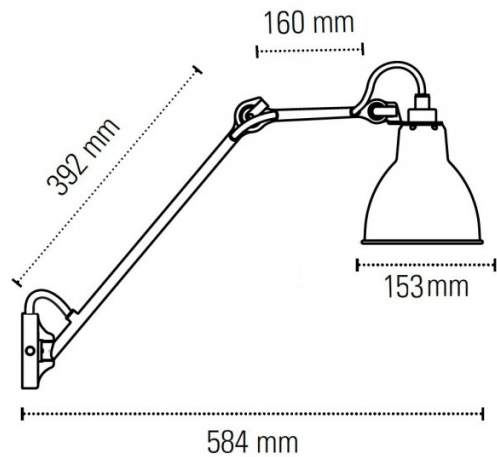

The Lampe Gras No. 122 wall light is made from black steel paired with a round shade that is available in 9 colours and various materials. The wall lamp can move side to side and the arm and shade can be angled so you can direct the light where you need. Wonderful as an ambient light or for tasks and reading, the No. 122 wall light is perfect for a wide variety of interiors and styles.

## PRODUCT SPECIFICATION

- Light Source:** 1 x max 15W E27 LED (excluded)
- IP Code:** 20
- Dimming:** Dimmable via mains phase dimming
- Dimensions:**
  - Ø15.3cm shade
  - 16cm arm length
  - 39.2cm rod length
  - Ø9.5cm wall base