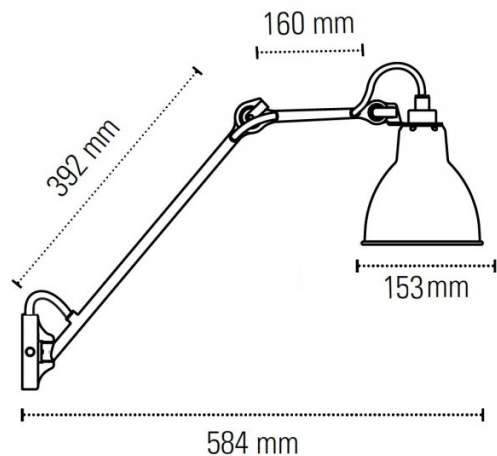

DCW éditions Lampe Gras 122 Wall Light

LA10420

SOURCE: <https://www.davidvillagelighting.co.uk/product/DCW-ditions-Lampe-Gras-122-Wall-Light/10000078>

PRODUCT DESCRIPTION

Designer: Bernard-Albin Gras

Lampe Gras No. 122 Wall Light by DCW éditions

The Lampe Gras No. 122 wall light is made from black steel paired with a round shade that is available in 9 colours and various materials. The wall lamp can move side to side and the arm and shade can be angled so you can direct the light where you need. Wonderful as an ambient light or for tasks and reading, the No. 122 wall light is perfect for a wide variety of interiors and styles.

PRODUCT SPECIFICATION

- Light Source:** 1 x max 15W E27 LED (excluded)
- IP Code:** 20
- Dimming:** Dimmable via mains phase dimming
- Dimensions:** Ø15.3cm shade
16cm arm length
39.2cm rod length
Ø9.5cm wall base