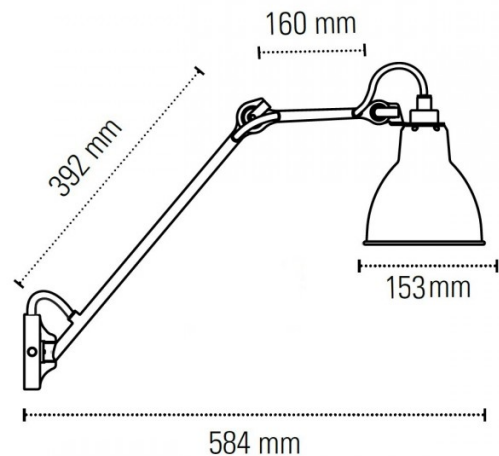

DCW éditions Lampe Gras 122 Wall Light

LA10420

SOURCE: <https://www.davidvillagelighting.co.uk/product/DCW-ditions-Lampe-Gras-122-Wall-Light/10000078>

PRODUCT DESCRIPTION

Designer: Bernard-Albin Gras

Lampe Gras No. 122 Wall Light by DCW éditions

The Lampe Gras No. 122 wall light is made from black steel paired with a round shade that is available in 9 colours and various materials. The wall lamp can move side to side and the arm and shade can be angled so you can direct the light where you need. Wonderful as an ambient light or for tasks and reading, the No. 122 wall light is perfect for a wide variety of interiors and styles.

PRODUCT SPECIFICATION

- Light Source:** 1 x max 15W E27 LED (excluded)
- IP Code:** 20
- Dimming:** Dimmable via mains phase dimming
- Dimensions:**
 - Ø15.3cm shade
 - 16cm arm length
 - 39.2cm rod length
 - Ø9.5cm wall base