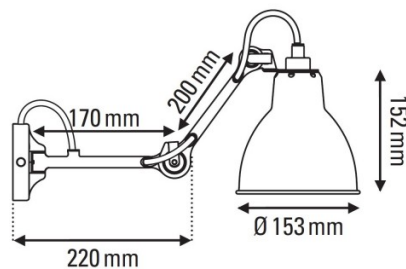

The Lampe Gras No. 204 has a pivot joint so you can direct the light where you need, being able to handle it more intensively and accurately. The wall lamp comes with the choice of 7 shade colours, so you can find the right look for your space, which is paired with a simple black metal structure. A vintage and stylish light, the No. 204 is suitable for many settings.

PRODUCT SPECIFICATION

Light Source: 1 x max 15W E27 LED (excluded)

IP Code: 20

Dimming: Dimmable via mains phase dimming

Dimensions: Ø15.3cm shade
15.2cm shade height
22cm depth
Ø9.5cm wall base

For all sales and technical enquiries, please contact: