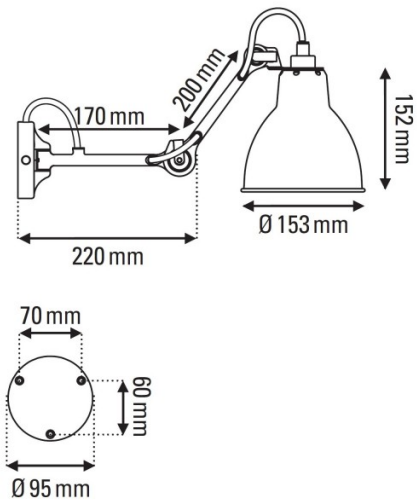

The Lampe Gras No. 204 has a pivot joint so you can direct the light where you need, being able to handle it more intensively and accurately. The wall lamp comes with the choice of 7 shade colours, so you can find the right look for your space, which is paired with a simple black metal structure. A vintage and stylish light, the No. 204 is suitable for many settings.

PRODUCT SPECIFICATION

- Light Source:** 1 x max 15W E27 LED (excluded)
- IP Code:** 20
- Dimming:** Dimmable via mains phase dimming
- Dimensions:** Ø15.3cm shade
15.2cm shade height
22cm depth
Ø9.5cm wall base