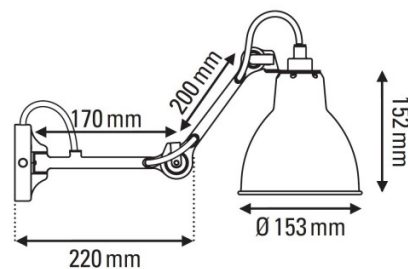

The Lampe Gras No. 204 has a pivot joint so you can direct the light where you need, being able to handle it more intensively and accurately. The wall lamp comes with the choice of 7 shade colours, so you can find the right look for your space, which is paired with a simple black metal structure. A vintage and stylish light, the No. 204 is suitable for many settings.

Please Note: This Wall Light can also be supplied with a conical shade. Please [contact us](#) for more info and pricing.

PRODUCT SPECIFICATION

- Light Source:** 1 x max 15W E27 LED (excluded)
- IP Code:** 20
- Dimming:** Dimmable via mains phase dimming
- Dimensions:** Ø15.3cm shade
15.2cm shade height
22cm depth
Ø9.5cm wall base