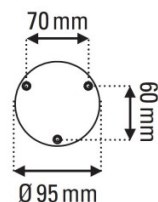

Please Note: This Wall Light can also be supplied with a conical shade. Please [contact us](#) for more info and pricing.

PRODUCT SPECIFICATION

Light Source: 1 x max 15W E27 LED (excluded)

IP Code: 20

Dimming: Dimmable via mains phase dimming

Dimensions: Ø15.3cm shade
15.2cm shade height
22cm depth
Ø9.5cm wall base

For all sales and technical enquiries, please contact:

+44 (0)114 263 4266

info@davidvillagelighting.co.uk

www.davidvillagelighting.co.uk