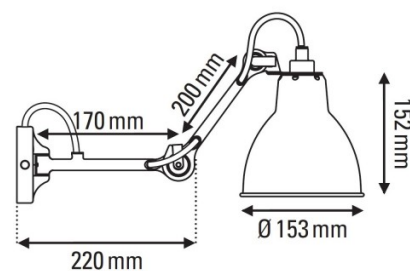

The Lampe Gras No. 204 has a pivot joint so you can direct the light where you need, being able to handle it more intensively and accurately. The wall lamp comes with the choice of 7 shade colours, so you can find the right look for your space, which is paired with a simple black metal structure. A vintage and stylish light, the No. 204 is suitable for many settings.

Please Note: This Wall Light can also be supplied with a conical shade. Please [contact us](#) for more info and pricing.

PRODUCT SPECIFICATION

Light Source: 1 x max 15W E27 LED (excluded)

IP Code: 20

Dimming: Dimmable via mains phase dimming

Dimensions: Ø15.3cm shade
15.2cm shade height
22cm depth
Ø9.5cm wall base

For all sales and technical enquiries, please contact:

+44 (0)114 263 4266

info@davidvillagelighting.co.uk

www.davidvillagelighting.co.uk