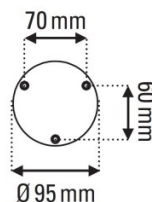

The Lampe Gras No. 204 has a pivot joint so you can direct the light where you need, being able to handle it more intensively and accurately. The wall lamp comes with the choice of 7 shade colours, so you can find the right look for your space, which is paired with a simple black metal structure. A vintage and stylish light, the No. 204 is suitable for many settings.

PRODUCT SPECIFICATION

Light Source: 1 x max 15W E27 LED (excluded)

IP Code: 20

Dimming: Dimmable via mains phase dimming

Dimensions: Ø15.3cm shade
15.2cm shade height
22cm depth
Ø9.5cm wall base

For all sales and technical enquiries, please contact: