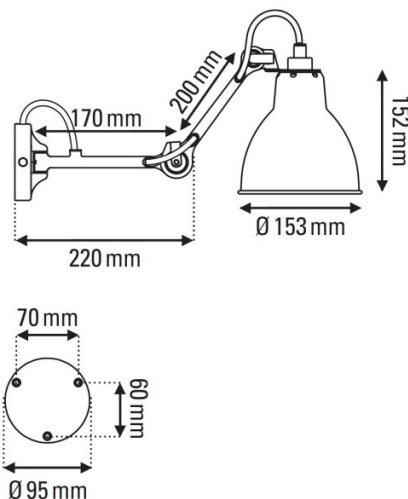

The Lampe Gras No. 204 has a pivot joint so you can direct the light where you need, being able to handle it more intensively and accurately. The wall lamp comes with the choice of 7 shade colours, so you can find the right look for your space, which is paired with a simple black metal structure. A vintage and stylish light, the No. 204 is suitable for many settings.

PRODUCT SPECIFICATION

- Light Source:** 1 x max 15W E27 LED (excluded)
- IP Code:** 20
- Dimming:** Dimmable via mains phase dimming
- Dimensions:** Ø15.3cm shade  
15.2cm shade height  
22cm depth  
Ø9.5cm wall base