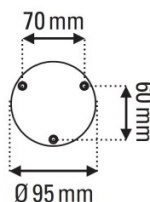

Please Note: This Wall Light can also be supplied with a conical shade. Please [contact us](#) for more info and pricing.

PRODUCT SPECIFICATION

- Light Source:** 1 x max 15W E27 LED (excluded)
- IP Code:** 20
- Dimming:** Dimmable via mains phase dimming
- Dimensions:** Ø15.3cm shade
15.2cm shade height
22cm depth
Ø9.5cm wall base