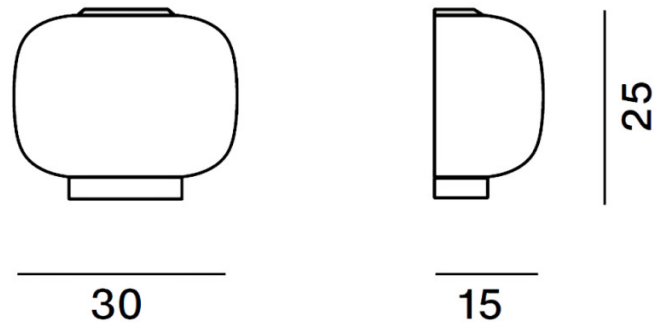

Designed by Ionna Vautrin, the Chouchin Semi Wall Light is the latest addition to the [Foscarini Chouchin collection](#), series of lights inspired by the form of traditional Japanese lanterns, which is usually made from paper and is spherical in shape. Made from sleek, shiny blown glass, the wall light sits discreetly on the wall, providing a glare-free glow that is inviting and comforting. The bottom of the lampshade also has an opening so a more concentrated triangular flow of light illuminates downwards.

The Chouchin Semi wall lamp comes with a metal fitting which is available in a gold, white or graphite colour finish. This fitting could add a splash of colour to your interior or subtly slip into your design scheme. An effective and elegant fixture, the Chouchin Semi will last long and retain its style in many settings.

PRODUCT SPECIFICATION

Light Source: 1 x Max 30W E27 (included)

IP Code: 20

Dimming: Dimmable via mains phase dimming.

Dimensions: Width: 30cm
Height: 25cm
Depth: 15cm

For all sales and technical enquiries, please contact: