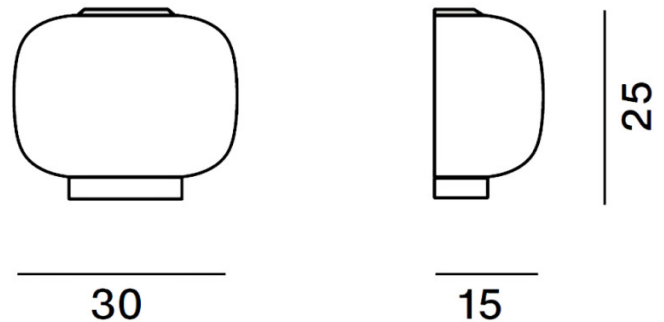

## PRODUCT SPECIFICATION

**Light Source:** 1 x Max 30W E27 (included)

**IP Code:** 20

**Dimming:** Dimmable via mains phase dimming.

**Dimensions:** Width: 30cm  
Height: 25cm  
Depth: 15cm

**For all sales and technical enquiries, please contact:**