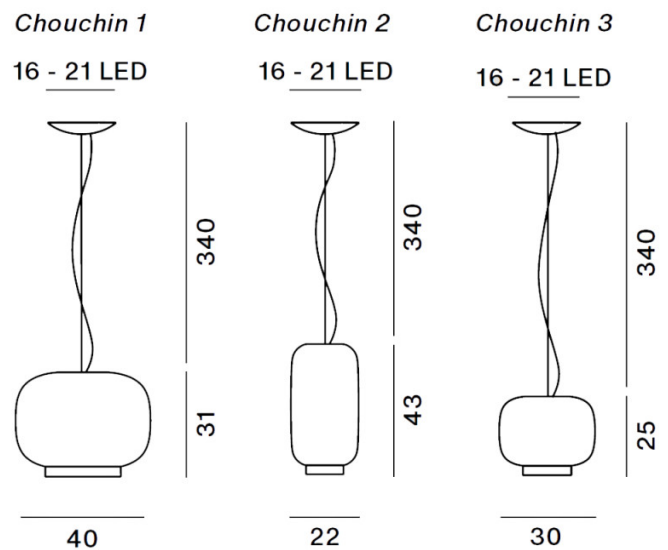

The Chouchin Bianco pendant lamp comes in 3 versions, the Chouchin 1, Chouchin 2 and Chouchin 3 which all have their own unique shape and size. You can use alone in smaller rooms or in multiple for larger spaces for an even more effective illumination. You can also create variety by mixing and matching the various versions to create wondrous clusters that draw the eye. Suitable for homes, commercial settings and offices.

The Foscarini Chouchin Bianco Pendant is also available with an integrated LED light source. Please [contact us](#) for more information and pricing.

PRODUCT SPECIFICATION

Light Source: 1 x Max 21W E27 LED (included)

IP Code: 20

Dimming: Dimmable via Triac dimming.

Dimensions: **Chouchin 1:** Ø40cm, Height: 31cm
Chouchin 2: Ø22cm, Height: 43cm
Chouchin 3: Ø30cm, Height: 25cm

Cable Length: 340cm

For all sales and technical enquiries, please contact: