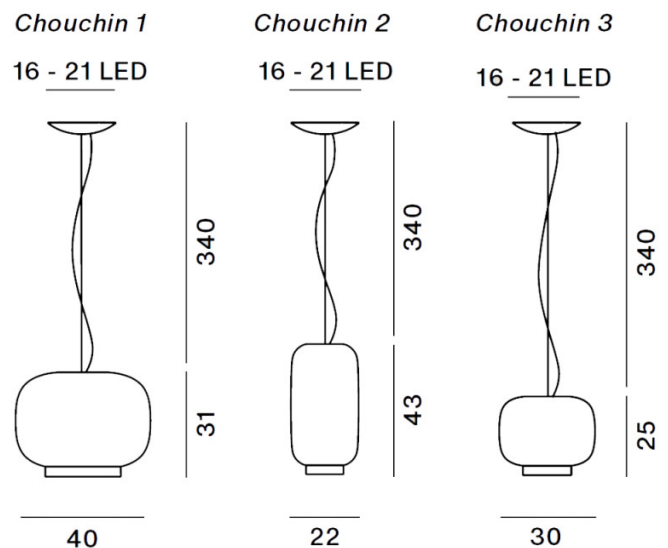

The Chouchin Bianco pendant lamp comes in 3 versions, the Chouchin 1, Chouchin 2 and Chouchin 3 which all have their own unique shape and size. You can use alone in smaller rooms or in multiple for larger spaces for an even more effective illumination. You can also create variety by mixing and matching the various versions to create wondrous clusters that draw the eye. Suitable for homes, commercial settings and offices.

The Foscarini Chouchin Bianco Pendant is also available with an integrated LED light source. Please [contact us](#) for more information and pricing.

PRODUCT SPECIFICATION

Light Source: 1 x Max 21W E27 LED (included)

IP Code: 20

Dimming: Dimmable via Triac dimming.

Dimensions: **Chouchin 1:** Ø40cm, Height: 31cm
Chouchin 2: Ø22cm, Height: 43cm
Chouchin 3: Ø30cm, Height: 25cm

Cable Length: 340cm

For all sales and technical enquiries, please contact: