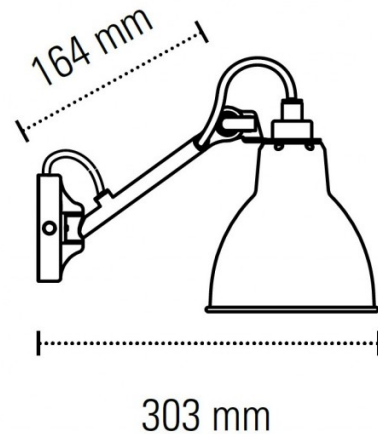

The Lampe Gras 104 wall lamp is a small fixture, perfect for tiny spaces and applications, providing needed illumination and a warm ambience. The wall light comes with a subtle black structure and the choice between 9 shade colours which all bring a unique aesthetic to any setting. The wall lamp can also move side to side due to a pivot on the wall base and the shade can move up and down to direct the light where you need. The Lampe Gras 104 Wall Light is available as a singular pack or a duo pack - providing a set of 2 lights, perfect for your bedside.

## PRODUCT SPECIFICATION

**Light Source:** 1 x max 15W E14 LED (excluded)

**IP Code:** 20

**Dimming:** Dimmable via mains phase dimming

**Dimensions:** Ø15.3cm shade  
16.4cm arm length  
30.3cm depth  
Ø9.5cm wall base