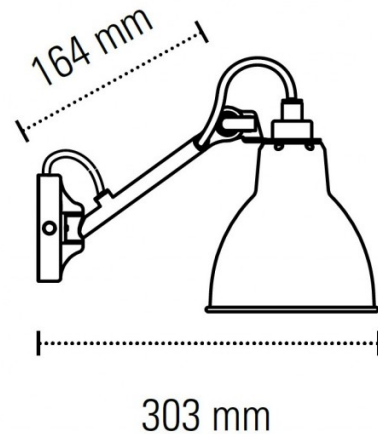

PRODUCT SPECIFICATION

Light Source: 1 x max 15W E14 LED (excluded)

IP Code: 20

Dimming: Dimmable via mains phase dimming

Dimensions: Ø15.3cm shade
16.4cm arm length
30.3cm depth
Ø9.5cm wall base