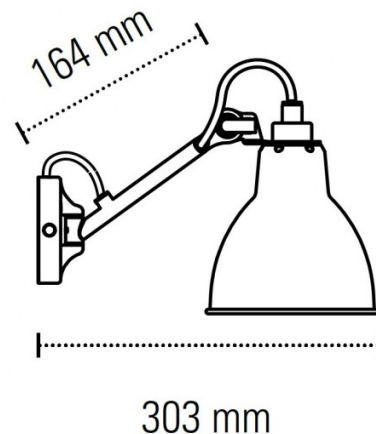

The Lampe Gras 104 wall lamp is a small fixture, perfect for tiny spaces and applications, providing needed illumination and a warm ambience. The wall light comes with a subtle black structure and the choice between 9 shade colours which all bring a unique aesthetic to any setting. The wall lamp can also move side to side due to a pivot on the wall base and the shade can move up and down to direct the light where you need. The Lampe Gras 104 Wall Light is available as a singular pack or a duo pack - providing a set of 2 lights, perfect for your bedside.

Please Note: This Wall Light can also be supplied with a conical shade. Please [contact us](#) for more info and pricing.

PRODUCT SPECIFICATION

Light Source: 1 x max 15W E14 LED (excluded)

IP Code: 20

Dimming: Dimmable via mains phase dimming

Dimensions: Ø15.3cm shade
16.4cm arm length
30.3cm depth
Ø9.5cm wall base

For all sales and technical enquiries, please contact:

+44 (0)114 263 4266

info@davidvillagelighting.co.uk

www.davidvillagelighting.co.uk