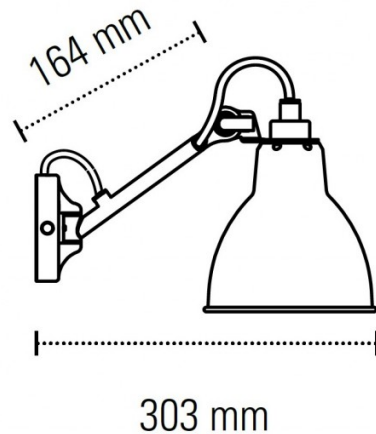

The Lampe Gras 104 wall lamp is a small fixture, perfect for tiny spaces and applications, providing needed illumination and a warm ambience. The wall light comes with a subtle black structure and the choice between 9 shade colours which all bring a unique aesthetic to any setting. The wall lamp can also move side to side due to a pivot on the wall base and the shade can move up and down to direct the light where you need. The Lampe Gras 104 Wall Light is available as a singular pack or a duo pack - providing a set of 2 lights, perfect for your bedside.

## PRODUCT SPECIFICATION

**Light Source:** 1 x max 15W E14 LED (excluded)

**IP Code:** 20

**Dimming:** Dimmable via mains phase dimming

**Dimensions:** Ø15.3cm shade  
16.4cm arm length  
30.3cm depth  
Ø9.5cm wall base