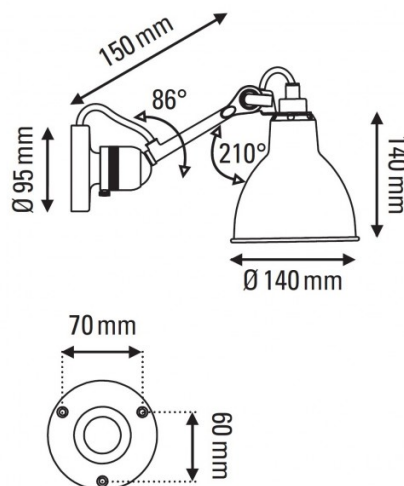

The Lampe Gras 304 wall light has a short arm, perfect for smaller spaces, which can be moved up and down by 86°. The lampshade can also move, rotating around 210° so you can direct the light stream where you need. The shade is available in 11 colour finishes, paired with a black body for a vibrant and chic statement. Useful as a reading/task light or for ambience, the 304 will add a vintage and timeless look to your interior.

PRODUCT SPECIFICATION

Light Source: 1 x max 15W E14 LED (excluded)

IP Code: 20

Dimming: Dimmable via mains phase dimming

Dimensions: Ø14cm shade
14cm shade height
15cm arm length
Ø9.5cm wall base

For all sales and technical enquiries, please contact: