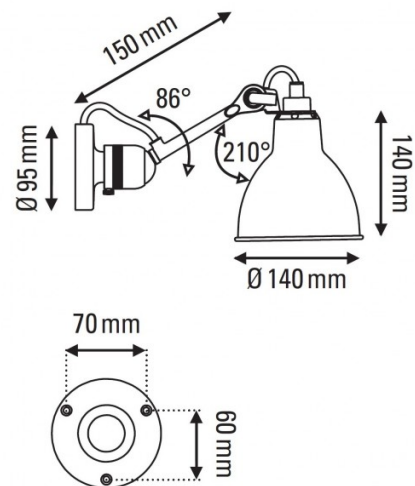

The Lampe Gras 304 wall light has a short arm, perfect for smaller spaces, which can be moved up and down by 86°. The lampshade can also move, rotating around 210° so you can direct the light stream where you need. The shade is available in 11 colour finishes, paired with a black body for a vibrant and chic statement. Useful as a reading/task light or for ambience, the 304 will add a vintage and timeless look to your interior.

Please Note: This Wall Light can also be supplied with a conical shade. Please [contact us](#) for more info and pricing.

PRODUCT SPECIFICATION

- Light Source:** 1 x max 15W E14 LED (excluded)
- IP Code:** 20
- Dimming:** Dimmable via mains phase dimming
- Dimensions:** Ø14cm shade
14cm shade height
15cm arm length
Ø9.5cm wall base