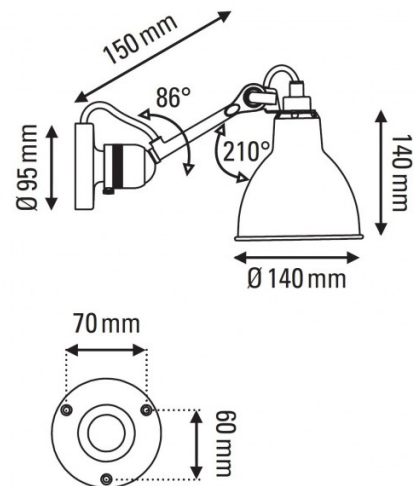

The Lampe Gras 304 wall light has a short arm, perfect for smaller spaces, which can be moved up and down by 86°. The lampshade can also move, rotating around 210° so you can direct the light stream where you need. The shade is available in 11 colour finishes, paired with a black body for a vibrant and chic statement. Useful as a reading/task light or for ambience, the 304 will add a vintage and timeless look to your interior.

PRODUCT SPECIFICATION

Light Source: 1 x max 15W E14 LED (excluded)

IP Code: 20

Dimming: Dimmable via mains phase dimming

Dimensions: Ø14cm shade
14cm shade height
15cm arm length
Ø9.5cm wall base

For all sales and technical enquiries, please contact: