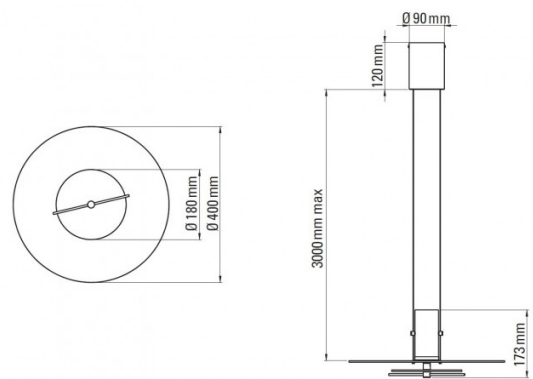

**PRODUCT SPECIFICATION**

- Light Source:** 2 x max 10W GU5.3 (excluded)
- IP Code:** 20
- Dimming:** Dimmable via Triac dimming
- Dimensions:**
  - Ø18cm inner circle
  - Ø40cm outer circle
  - 17.3cm shade height
  - Ø9cm ceiling canopy
  - 12cm ceiling canopy height
  - 300cm max. cable length