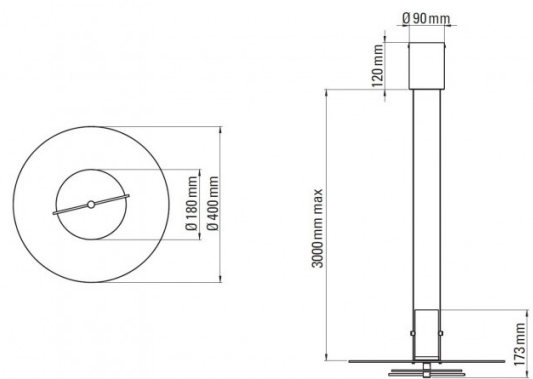

PRODUCT SPECIFICATION

- Light Source:** 2 x max 10W GU5.3 (excluded)
- IP Code:** 20
- Dimming:** Dimmable via Triac dimming
- Dimensions:**
 - Ø18cm inner circle
 - Ø40cm outer circle
 - 17.3cm shade height
 - Ø9cm ceiling canopy
 - 12cm ceiling canopy height
 - 300cm max. cable length