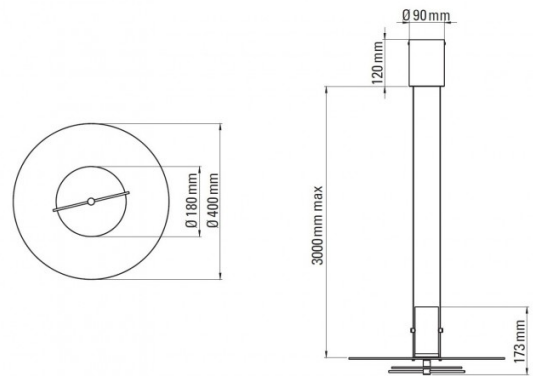

PRODUCT SPECIFICATION

- Light Source:** 2 x max 10W GU5.3 (excluded)
- IP Code:** 20
- Dimming:** Dimmable via Triac dimming
- Dimensions:**
 - Ø18cm inner circle
 - Ø40cm outer circle
 - 17.3cm shade height
 - Ø9cm ceiling canopy
 - 12cm ceiling canopy height
 - 300cm max. cable length