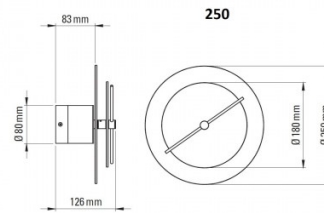

The Delumina wall lamp is available in two sizes, the 250 which is comprised of three circles and the 320 which is larger and has two circles. The integrated LED light source sits behind the centre and is diffused outwards against the wall, producing a warm glow. You can use in multiple to line walls or alone for a smaller space in many types of settings. You can also match the wall light with the [Delumina pendant light](#) for a consistent design scheme.

PRODUCT SPECIFICATION

Light Source: 250 - 5W, 2700K, 135 lumens
320 - 5W, 2700K, 131 lumens

IP Code: 20

Dimming: Integrated dimmer on the product

Dimensions: 250:
Ø18cm inner circle
Ø25cm outer circle
12.6cm depth
Ø8cm wall base

320:
Ø18cm inner circle
Ø32cm outer circle
12.6cm depth
Ø8cm wall base

For all sales and technical enquiries, please contact:

+44 (0)114 263 4266

info@davidvillagelighting.co.uk

www.davidvillagelighting.co.uk