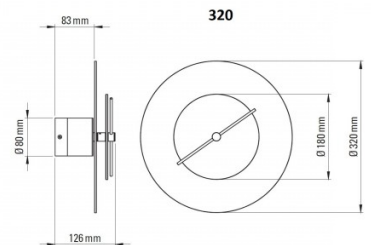

The Delumina wall lamp is available in two sizes, the 250 which is comprised of three circles and the 320 which is larger and has two circles. The integrated LED light source sits behind the centre and is diffused outwards against the wall, producing a warm glow. You can use in multiple to line walls or alone for a smaller space in many types of settings. You can also match the wall light with the [Delumina pendant light](#) for a consistent design scheme.

PRODUCT SPECIFICATION

- Light Source:** 250 - 5W, 2700K, 135 lumens
320 - 5W, 2700K, 131 lumens
- IP Code:** 20
- Dimming:** Integrated dimmer on the product
- Dimensions:**
 - 250:**
 - Ø18cm inner circle
 - Ø25cm outer circle
 - 12.6cm depth
 - Ø8cm wall base
 - 320:**
 - Ø18cm inner circle
 - Ø32cm outer circle
 - 12.6cm depth
 - Ø8cm wall base