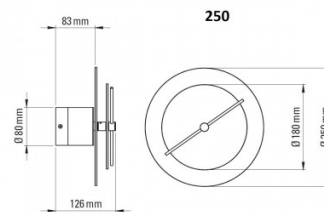

The Delumina wall lamp is available in two sizes, the 250 which is comprised of three circles and the 320 which is larger and has two circles. The integrated LED light source sits behind the centre and is diffused outwards against the wall, producing a warm glow. You can use in multiple to line walls or alone for a smaller space in many types of settings. You can also match the wall light with the [Delumina pendant light](#) for a consistent design scheme.

PRODUCT SPECIFICATION

Light Source: 250 - 5W, 2700K, 135 lumens
320 - 5W, 2700K, 131 lumens

IP Code: 20

Dimming: Integrated dimmer on the product

Dimensions: 250:
Ø18cm inner circle
Ø25cm outer circle
12.6cm depth
Ø8cm wall base

320:
Ø18cm inner circle
Ø32cm outer circle
12.6cm depth
Ø8cm wall base

For all sales and technical enquiries, please contact:

+44 (0)114 263 4266

info@davidvillagelighting.co.uk

www.davidvillagelighting.co.uk