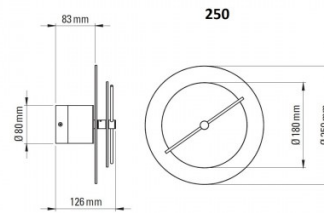

The Delumina wall lamp is available in two sizes, the 250 which is comprised of three circles and the 320 which is larger and has two circles. The integrated LED light source sits behind the centre and is diffused outwards against the wall, producing a warm glow. You can use in multiple to line walls or alone for a smaller space in many types of settings. You can also match the wall light with the [Delumina pendant light](#) for a consistent design scheme.

PRODUCT SPECIFICATION

- Light Source:** 250 - 5W, 2700K, 135 lumens
320 - 5W, 2700K, 131 lumens
- IP Code:** 20
- Dimming:** Integrated dimmer on the product
- Dimensions:**
 - 250:**
 - Ø18cm inner circle
 - Ø25cm outer circle
 - 12.6cm depth
 - Ø8cm wall base
 - 320:**
 - Ø18cm inner circle
 - Ø32cm outer circle
 - 12.6cm depth
 - Ø8cm wall base