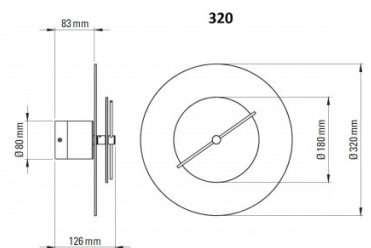

The Delumina wall lamp is available in two sizes, the 250 which is comprised of three circles and the 320 which is larger and has two circles. The integrated LED light source sits behind the centre and is diffused outwards against the wall, producing a warm glow. You can use in multiple to line walls or alone for a smaller space in many types of settings. You can also match the wall light with the [Delumina pendant light](#) for a consistent design scheme.

PRODUCT SPECIFICATION

Light Source: 250 - 5W, 2700K, 135 lumens
320 - 5W, 2700K, 131 lumens

IP Code: 20

Dimming: Integrated dimmer on the product

Dimensions: 250:
Ø18cm inner circle
Ø25cm outer circle
12.6cm depth
Ø8cm wall base

320:
Ø18cm inner circle
Ø32cm outer circle
12.6cm depth
Ø8cm wall base

For all sales and technical enquiries, please contact:

+44 (0)114 263 4266

info@davidvillagelighting.co.uk

www.davidvillagelighting.co.uk