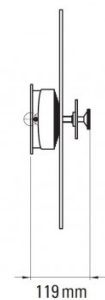

DCW éditions Pan LED Wall Light

LA10414

SOURCE: <https://www.davidvillagelighting.co.uk/product/DCW-ditions-Pan-LED-Wall-Light/10000068>

PRODUCT DESCRIPTION

Designer: Simon Schmitz

Pan LED Wall Light by DCW éditions

The Pan wall light was created by Simon Schmitz, a designer who puts sculpture and movement at the forefront of his designs. This wall light embodies this ethos, with a circular shade and a black structure that controls the dimming and light output. This works by pushing the central black circle in and out and by rotating the light stream using the silver knob. The circular diffuser is transparent, so therefore takes in its surroundings and diffuses the LED light source outwards across the wall in the way you choose. What results is an interesting way of playing with light, an interactive module that is innovative and forward-thinking.

PRODUCT SPECIFICATION

- Light Source:** 6W, 2700K, 600 lumens
- IP Code:** 20
- Dimming:** Integrated dimmer on the product
- Dimensions:** Ø44cm
11.9cm depth

For all sales and technical enquiries, please contact: