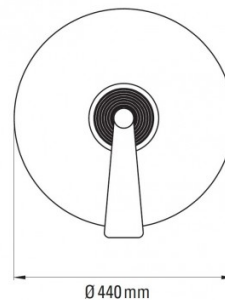

DCW éditions Pan LED Wall Light

LA10414

SOURCE: <https://www.davidvillagelighting.co.uk/product/DCW-ditions-Pan-LED-Wall-Light/10000068>

PRODUCT DESCRIPTION

Designer: Simon Schmitz

Pan LED Wall Light by DCW éditions

The Pan wall light was created by Simon Schmitz, a designer who puts sculpture and movement at the forefront of his designs. This wall light embodies this ethos, with a circular shade and a black structure that controls the dimming and light output. This works by pushing the central black circle in and out and by rotating the light stream using the silver knob. The circular diffuser is transparent, so therefore takes in its surroundings and diffuses the LED light source outwards across the wall in the way you choose. What results is an interesting way of playing with light, an interactive module that is innovative and forward-thinking.

PRODUCT SPECIFICATION

- Light Source:** 6W, 2700K, 600 lumens
- IP Code:** 20
- Dimming:** Integrated dimmer on the product
- Dimensions:** Ø44cm
11.9cm depth

For all sales and technical enquiries, please contact: