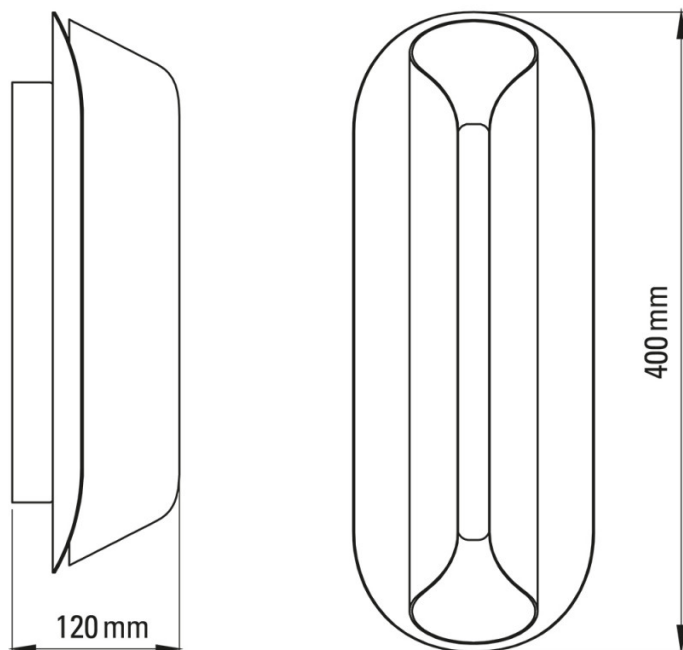

DCW éditions Rosalie LED Wall Light

LA10413

SOURCE: <https://www.davidvillagelighting.co.uk/product/DCW-ditions-Rosalie-LED-Wall-Light/10000067>

PRODUCT DESCRIPTION

Designer: Julie Fullet

Rosalie LED Wall Light by DCW éditions

Designed by Julie Fullet, the Rosalie wall light is a luxurious and elegant fixture, made from aluminium with a gorgeous gold finish. The wall lamp has a sculptural form, featuring enveloping and curved lines that create a simple yet refined aesthetic. The light source reflects off the back and through the top and the bottom to create a warm ambience whilst also casting shadows, combining night and day.

PRODUCT SPECIFICATION

- Light Source:** 12W, 2700K, 1200 lumens
- IP Code:** 20
- Dimming:** Dimmable via Triac dimming
- Dimensions:** Width: 15.9cm
Height: 40cm
Depth: 12cm

For all sales and technical enquiries, please contact: