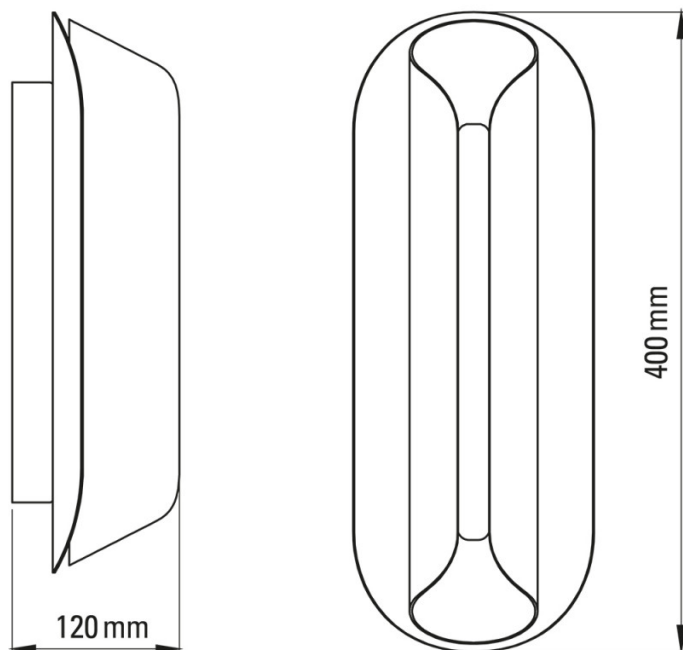

### Rosalie LED Wall Light by DCW éditions

Designed by Julie Fullet, the Rosalie wall light is a luxurious and elegant fixture, made from aluminium with a gorgeous gold finish. The wall lamp has a sculptural form, featuring enveloping and curved lines that create a simple yet refined aesthetic. The light source reflects off the back and through the top and the bottom to create a warm ambience whilst also casting shadows, combining night and day.

## PRODUCT SPECIFICATION

**Light Source:** 12W, 2700K, 1200 lumens

**IP Code:** 20

**Dimming:** Dimmable via Triac dimming

**Dimensions:** Width: 15.9cm  
Height: 40cm  
Depth: 12cm

For all sales and technical enquiries, please contact: