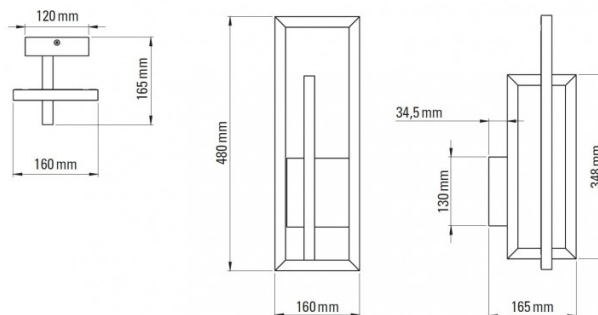

DCW éditions Borely LED Wall Light

LA10412

SOURCE: <https://www.davidvillagelighting.co.uk/product/DCW-ditions-Borely-LED-Wall-Light/10000066>

PRODUCT DESCRIPTION

DCW éditions Borely LED Wall Light

The DCW éditions Borely wall light was designed by Éric Gizard, who combines modernity and tradition in his creations. Made from brass and steel, this wall lamp is made up of three distinct parts, which work together to create a dynamic and graphic aesthetic. The integrated LED source reflects off the back, creating a diffused glow that spreads across the light and the wall.

PRODUCT SPECIFICATION

Light Source: 8W, 2700K, 800 Lumens

IP Code: 20

Dimming: Dimmable via Triac dimming.

Dimensions: Width: 16cm
Larger Rectangle Height: 48cm
Smaller Rectangle Height: 34.8cm
Depth: 16.5cm
Wall Base Width: 12cm
Wall Base Height: 13cm