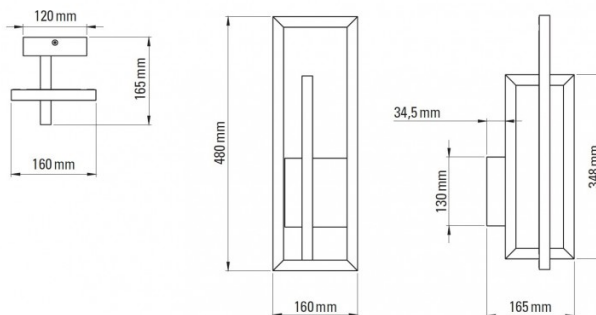

DCW éditions Borely LED Wall Light

LA10412

SOURCE: <https://www.davidvillagelighting.co.uk/product/DCW-ditions-Borely-LED-Wall-Light/10000066>

PRODUCT DESCRIPTION

DCW éditions Borely LED Wall Light

The DCW éditions Borely wall light was designed by Éric Gizard, who combines modernity and tradition in his creations. Made from brass and steel, this wall lamp is made up of three distinct parts, which work together to create a dynamic and graphic aesthetic. The integrated LED source reflects off the back, creating a diffused glow that spreads across the light and the wall.

PRODUCT SPECIFICATION

Light Source: 8W, 2700K, 800 Lumens

IP Code: 20

Dimming: Dimmable via Triac dimming.

Dimensions: Width: 16cm
Larger Rectangle Height: 48cm
Smaller Rectangle Height: 34.8cm
Depth: 16.5cm
Wall Base Width: 12cm
Wall Base Height: 13cm