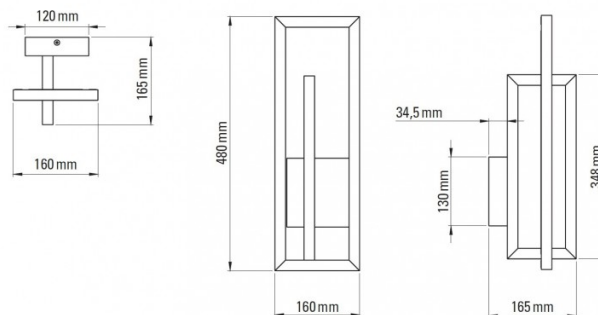

## PRODUCT SPECIFICATION

**Light Source:** 8W, 2700K, 800 Lumens

**IP Code:** 20

**Dimming:** Dimmable via Triac dimming.

**Dimensions:** Width: 16cm  
Larger Rectangle Height: 48cm  
Smaller Rectangle Height: 34.8cm  
Depth: 16.5cm  
Wall Base Width: 12cm  
Wall Base Height: 13cm