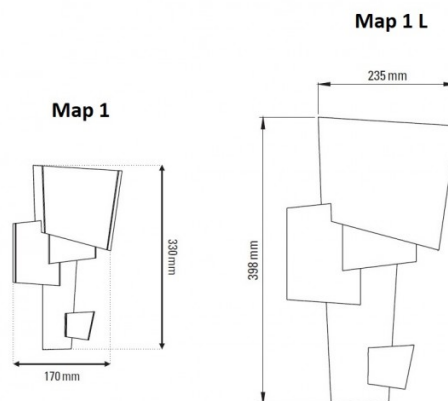

The Map 1 wall lamp is available in 2 sizes, the smaller Map 1 and the larger Map 1 L, and will add a touch of refinement to any interior. With a timeless aesthetic, this wall lamp harkens back to 20th century design, updated with new technology for a long-lasting light. Suitable for many settings, you can use the Map 1 for hallways, lounges, dining rooms, corridors and many more. You can also match this light with the [Map 2 wall lamp](#) which expands upon the Map 1 design.

PRODUCT SPECIFICATION

Light Source: **Map 1** - 10W, 2700K, 1000 lumens
Map 1 L - 14W, 2700K, 1400 lumens

IP Code: 20

Dimming: Non-dimmable

Dimensions: Map 1:
17cm width
33cm height

Map 1 L:
23.5cm width
39.8cm height