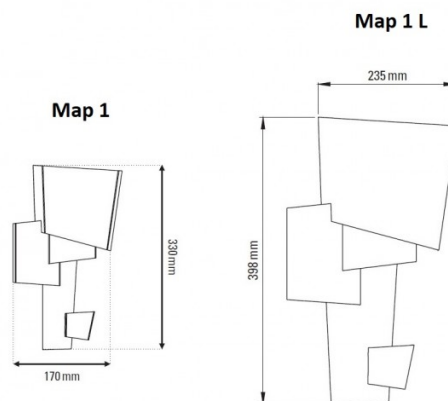

The Map 1 wall lamp is available in 2 sizes, the smaller Map 1 and the larger Map 1 L, and will add a touch of refinement to any interior. With a timeless aesthetic, this wall lamp harkens back to 20th century design, updated with new technology for a long-lasting light. Suitable for many settings, you can use the Map 1 for hallways, lounges, dining rooms, corridors and many more. You can also match this light with the [Map 2 wall lamp](#) which expands upon the Map 1 design.

## PRODUCT SPECIFICATION

**Light Source:** **Map 1** - 10W, 2700K, 1000 lumens  
**Map 1 L** - 14W, 2700K, 1400 lumens

**IP Code:** 20

**Dimming:** Non-dimmable

**Dimensions: Map 1:**  
 17cm width  
 33cm height

**Map 1 L:**  
 23.5cm width  
 39.8cm height

**For all sales and technical enquiries, please contact:**

+44 (0)114 263 4266

[info@davidvillagelighting.co.uk](mailto:info@davidvillagelighting.co.uk)

[www.davidvillagelighting.co.uk](http://www.davidvillagelighting.co.uk)