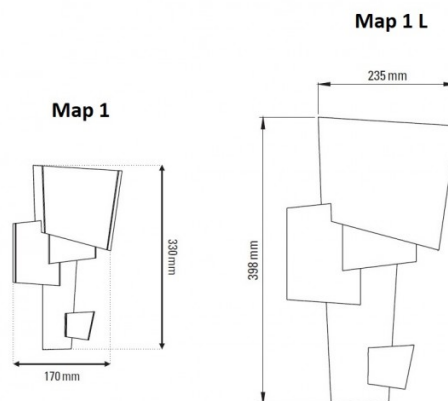

The Map 1 wall lamp is available in 2 sizes, the smaller Map 1 and the larger Map 1 L, and will add a touch of refinement to any interior. With a timeless aesthetic, this wall lamp harkens back to 20th century design, updated with new technology for a long-lasting light. Suitable for many settings, you can use the Map 1 for hallways, lounges, dining rooms, corridors and many more. You can also match this light with the [Map 2 wall lamp](#) which expands upon the Map 1 design.

PRODUCT SPECIFICATION

Light Source: **Map 1** - 10W, 2700K, 1000 lumens
Map 1 L - 14W, 2700K, 1400 lumens

IP Code: 20

Dimming: Non-dimmable

Dimensions: Map 1:
 17cm width
 33cm height

Map 1 L:
 23.5cm width
 39.8cm height