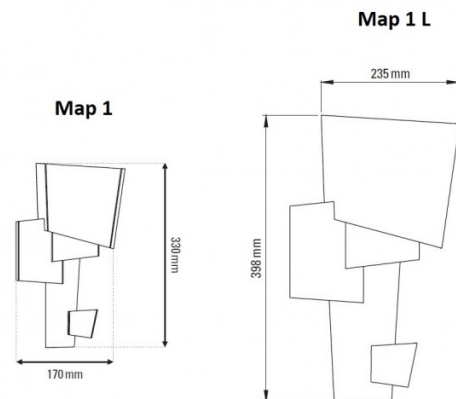

The Map 1 wall lamp is available in 2 sizes, the smaller Map 1 and the larger Map 1 L, and will add a touch of refinement to any interior. With a timeless aesthetic, this wall lamp harkens back to 20th century design, updated with new technology for a long-lasting light. Suitable for many settings, you can use the Map 1 for hallways, lounges, dining rooms, corridors and many more. You can also match this light with the [Map 2 wall lamp](#) which expands upon the Map 1 design.

PRODUCT SPECIFICATION

Light Source: **Map 1** - 10W, 2700K, 1000 lumens
Map 1 L - 14W, 2700K, 1400 lumens

IP Code: 20

Dimming: Non-dimmable

Dimensions: Map 1:
17cm width
33cm height

Map 1 L:
23.5cm width
39.8cm height