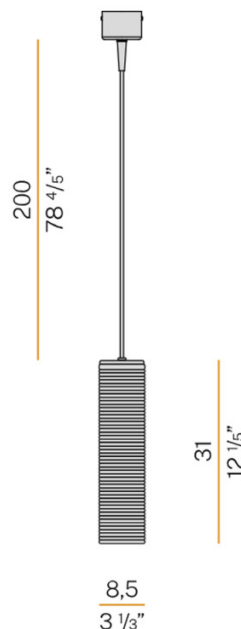

PANZERI Panzeri Clio Suspension

LA5440/C

SOURCE: <https://www.davidvillagelighting.co.uk/product/Panzeri-Clio-Suspension/10000062>

PRODUCT DESCRIPTION

Designer: Silvia Poma

Panzeri Clio Suspension

The Panzeri Clio Suspension Light, the smallest in the collection, is a refined creation by Silvia Poma, embodying the elegance of Italian craftsmanship. Its retro ribbed glass shade is available in seven captivating finishes: white, crystal, steel, amber, bronze, tobacco, and green. The ribbed texture enhances the light's diffusion, creating a warm and inviting atmosphere, perfect for cosy nooks, intimate dining areas, or decorative clusters.

Designed with versatility in mind, the Clio features a black or matt brass canopy paired with an E27 LED bulb, offering a soft, diffused glow (2700K, 1050lm). Its adjustable black fabric cable allows for custom suspension heights, making it a fitting choice for both residential and commercial spaces. Whether hung as a single accent piece or arranged in a cluster, the Clio Suspension Light adds a timeless touch to any setting.

PRODUCT SPECIFICATION

- **Light Source:** 1 x Max 8W E27 LED Non-Dimmable (included)
- **IP Code:** 20
- **Dimming:** Dimmable via mains phase dimming (when used with a dimmable bulb).
- **Dimensions:** Shade: Ø8.5cm
  Height: 31cm

  Cable Length: 200cm

For all sales and technical enquiries, please contact:

+44 (0)114 263 4266

info@davidvillagelighting.co.uk

www.davidvillagelighting.co.uk