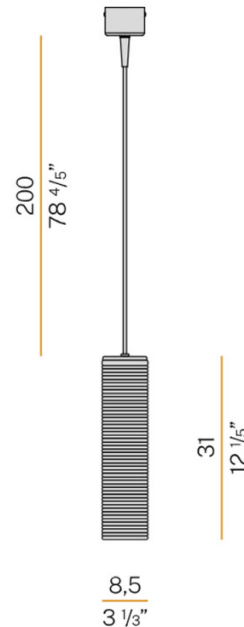

PANZERI Panzeri Clio Suspension

LA5440/C

SOURCE: <https://www.davidvillagelighting.co.uk/product/Panzeri-Clio-Suspension/10000062>

PRODUCT DESCRIPTION

Designer: Silvia Poma

Panzeri Clio Suspension

The Panzeri Clio Suspension Light, the smallest in the collection, is a refined creation by Silvia Poma, embodying the elegance of Italian craftsmanship. Its retro ribbed glass shade is available in seven captivating finishes: white, crystal, steel, amber, bronze, tobacco, and green. The ribbed texture enhances the light's diffusion, creating a warm and inviting atmosphere, perfect for cosy nooks, intimate dining areas, or decorative clusters.

Designed with versatility in mind, the Clio features a black or matt brass canopy paired with an E27 LED bulb, offering a soft, diffused glow (2700K, 1050lm). Its adjustable black fabric cable allows for custom suspension heights, making it a fitting choice for both residential and commercial spaces. Whether hung as a single accent piece or arranged in a cluster, the Clio Suspension Light adds a timeless touch to any setting.

PRODUCT SPECIFICATION

- **Light Source:** 1 x Max 8W E27 LED Non-Dimmable (included)
- **IP Code:** 20
- **Dimming:** Dimmable via mains phase dimming (when used with a dimmable bulb).
- **Dimensions:** Shade: Ø8.5cm
  Height: 31cm

  Cable Length: 200cm

For all sales and technical enquiries, please contact:

+44 (0)114 263 4266

info@davidvillagelighting.co.uk

www.davidvillagelighting.co.uk