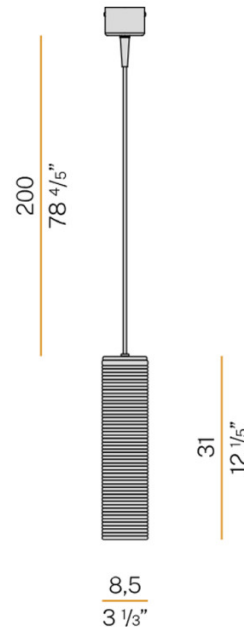

## PRODUCT SPECIFICATION

- Light Source:** 1 x Max 8W E27 LED Non-Dimmable (included)
- IP Code:** 20
- Dimming:** Dimmable via mains phase dimming (when used with a dimmable bulb).
- Dimensions:** Shade: Ø8.5cm  
Height: 31cm  
  
Cable Length: 200cm