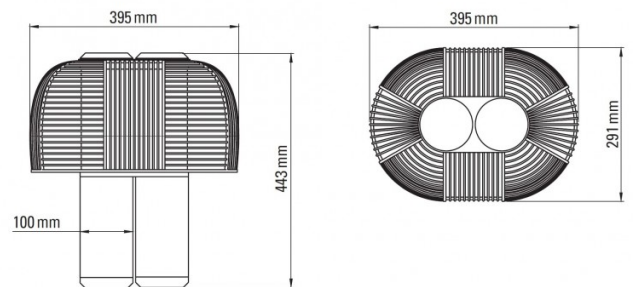

The Yasuke table light has an integrated LED which can be controlled by two rotating switches: one that controls the brightness and one that controls the colour temperature from 2700K (warmest white) to 3400K (cooler white). This allows you to emulate the brightness of the day inside, providing comforting and awakening hues suited to your needs. The intriguing and modern aesthetic makes this table light a truly contemporary piece and will be a staple of 21st century design.

PRODUCT SPECIFICATION

Light Source: 13W, 2700K-3400K, 1300 lumens

IP Code: 20

Dimming: Integrated dimmer on the product

Dimensions: 39.5cm x 29.1cm shade
44.3cm height
20cm base width
190cm cable length

For all sales and technical enquiries, please contact: