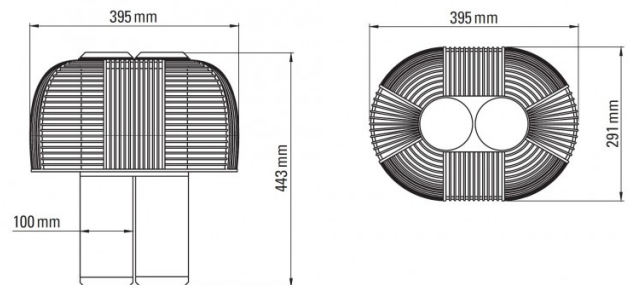

PRODUCT SPECIFICATION

Light Source: 13W, 2700K-3400K, 1300 Lumens

IP Code: 20

Dimming: Integrated dimmer on the product.

Dimensions: Shade Width: 39.5cm
Shade Depth: 29.1cm
Height: 44.3cm
Base Width: 20cm

Cable Length: 190cm