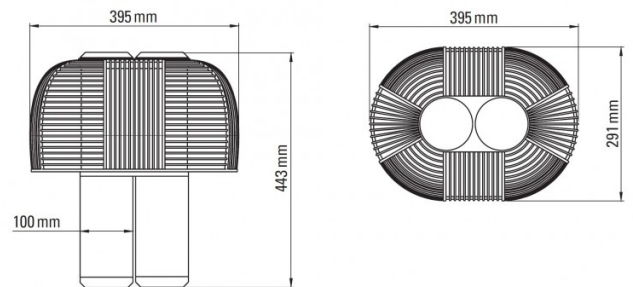

PRODUCT SPECIFICATION

Light Source: 13W, 2700K-3400K, 1300 Lumens

IP Code: 20

Dimming: Integrated dimmer on the product.

Dimensions: Shade Width: 39.5cm
Shade Depth: 29.1cm
Height: 44.3cm
Base Width: 20cm

Cable Length: 190cm