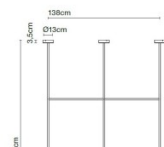

PRODUCT SPECIFICATION

Light Source: (2 x or 3 x) 11.5W, 2700K, 1066 lumens

IP Code: 20

Dimming: Dimmable via mains phase dimming.

Dimensions: **2 Lights:**
Shade: Ø30cm
Width: 99cm
Ceiling Canopy: Ø13cm

3 Lights:
Shade: Ø30cm
Width: 168cm
Ceiling Canopy: Ø13cm

100cm or 150cm or 200cm height

Ihana x2 100

Ihana x2 150

Ihana x2 200

Ihana x3 100

Ihana x3 150

Ihana x3 200

For all sales and technical enquiries, please contact: