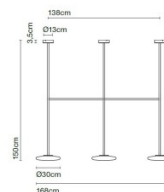

The Ihana pendant lamp is available with the choice of either 2 or 3 lights and 3 height measurements, 100cm, 150cm or 200cm so you can find the right function for your space. The pendant sits fixed in the ceiling and produces an effective and warm glow, perfect for ambience and as a main light. Use in homes, professional spaces and work interiors for a chic and stylish look that will remain contemporary.

PRODUCT SPECIFICATION

Light Source: (2 x or 3 x) 11.5W, 2700K, 1066 lumens

IP Code: 20

Dimming: Dimmable via mains phase dimming.

Dimensions: **2 Lights:**
Shade: Ø30cm
Width: 99cm
Ceiling Canopy: Ø13cm

3 Lights:
Shade: Ø30cm
Width: 168cm
Ceiling Canopy: Ø13cm

100cm or 150cm or 200cm height

Ihana x2 100

Ihana x2 150

Ihana x2 200

Ihana x3 100

Ihana x3 150

Ihana x3 200

For all sales and technical enquiries, please contact: