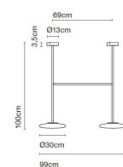

The Ihana pendant lamp is available with the choice of either 2 or 3 lights and 3 height measurements, 100cm, 150cm or 200cm so you can find the right function for your space. The pendant sits fixed in the ceiling and produces an effective and warm glow, perfect for ambience and as a main light. Use in homes, professional spaces and work interiors for a chic and stylish look that will remain contemporary.

PRODUCT SPECIFICATION

Light Source: (2 x or 3 x) 11.5W, 2700K, 1066 lumens

IP Code: 20

Dimming: Dimmable via mains phase dimming.

Dimensions: 2 Lights:
Shade: Ø30cm
Width: 99cm
Ceiling Canopy: Ø13cm

3 Lights:
Shade: Ø30cm
Width: 168cm
Ceiling Canopy: Ø13cm

100cm or 150cm or 200cm height

Ihana x2 100

Ihana x2 150

Ihana x2 200

Ihana x3 100

Ihana x3 150

Ihana x3 200

For all sales and technical enquiries, please contact: