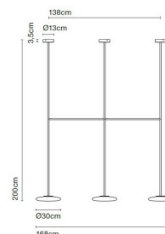

The Ihana pendant lamp is available with the choice of either 2 or 3 lights and 3 height measurements, 100cm, 150cm or 200cm so you can find the right function for your space. The pendant sits fixed in the ceiling and produces an effective and warm glow, perfect for ambience and as a main light. Use in homes, professional spaces and work interiors for a chic and stylish look that will remain contemporary.

PRODUCT SPECIFICATION

Light Source: (2 x or 3 x) 11.5W, 2700K, 1066 lumens

IP Code: 20

Dimming: Dimmable via mains phase dimming.

Dimensions: 2 Lights:
Shade: Ø30cm
Width: 99cm
Ceiling Canopy: Ø13cm

3 Lights:
Shade: Ø30cm
Width: 168cm
Ceiling Canopy: Ø13cm

100cm or 150cm or 200cm height

Ihana x2 100

Ihana x2 150

Ihana x2 200

Ihana x3 100

Ihana x3 150

Ihana x3 200

For all sales and technical enquiries, please contact: