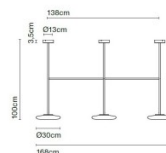

The Ihana pendant lamp is available with the choice of either 2 or 3 lights and 3 height measurements, 100cm, 150cm or 200cm so you can find the right function for your space. The pendant sits fixed in the ceiling and produces an effective and warm glow, perfect for ambience and as a main light. Use in homes, professional spaces and work interiors for a chic and stylish look that will remain contemporary.

PRODUCT SPECIFICATION

Light Source: (2 x or 3 x) 11.5W, 2700K, 1066 lumens

IP Code: 20

Dimming: Dimmable via mains phase dimming.

Dimensions: **2 Lights:**
Shade: Ø30cm
Width: 99cm
Ceiling Canopy: Ø13cm

3 Lights:
Shade: Ø30cm
Width: 168cm
Ceiling Canopy: Ø13cm

100cm or 150cm or 200cm height

Ihana x2 100

Ihana x2 150

Ihana x2 200

Ihana x3 100

Ihana x3 150

Ihana x3 200

For all sales and technical enquiries, please contact: