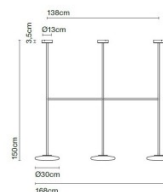

The Ihana pendant lamp is available with the choice of either 2 or 3 lights and 3 height measurements, 100cm, 150cm or 200cm so you can find the right function for your space. The pendant sits fixed in the ceiling and produces an effective and warm glow, perfect for ambience and as a main light. Use in homes, professional spaces and work interiors for a chic and stylish look that will remain contemporary.

PRODUCT SPECIFICATION

Light Source: (2 x or 3 x) 11.5W, 2700K, 1066 lumens

IP Code: 20

Dimming: Dimmable via mains phase dimming.

Dimensions: **2 Lights:**  
Shade: Ø30cm  
Width: 99cm  
Ceiling Canopy: Ø13cm

**3 Lights:**  
Shade: Ø30cm  
Width: 168cm  
Ceiling Canopy: Ø13cm

100cm or 150cm or 200cm height

Ihana x2 100

Ihana x2 150

Ihana x2 200

Ihana x3 100

Ihana x3 150

Ihana x3 200