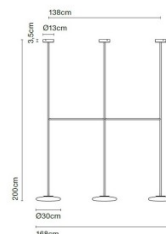

The Ihana pendant lamp is available with the choice of either 2 or 3 lights and 3 height measurements, 100cm, 150cm or 200cm so you can find the right function for your space. The pendant sits fixed in the ceiling and produces an effective and warm glow, perfect for ambience and as a main light. Use in homes, professional spaces and work interiors for a chic and stylish look that will remain contemporary.

PRODUCT SPECIFICATION

Light Source: (2 x or 3 x) 11.5W, 2700K, 1066 lumens

IP Code: 20

Dimming: Dimmable via mains phase dimming.

Dimensions: **2 Lights:**  
Shade: Ø30cm  
Width: 99cm  
Ceiling Canopy: Ø13cm

**3 Lights:**  
Shade: Ø30cm  
Width: 168cm  
Ceiling Canopy: Ø13cm

100cm or 150cm or 200cm height

Ihana x2 100

Ihana x2 150

Ihana x2 200

Ihana x3 100

Ihana x3 150

Ihana x3 200