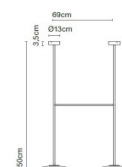

The Ihana pendant lamp is available with the choice of either 2 or 3 lights and 3 height measurements, 100cm, 150cm or 200cm so you can find the right function for your space. The pendant sits fixed in the ceiling and produces an effective and warm glow, perfect for ambience and as a main light. Use in homes, professional spaces and work interiors for a chic and stylish look that will remain contemporary.

PRODUCT SPECIFICATION

Light Source: (2 x or 3 x) 11.5W, 2700K, 1066 lumens

IP Code: 20

Dimming: Dimmable via mains phase dimming.

Dimensions: 2 Lights:
Shade: Ø30cm
Width: 99cm
Ceiling Canopy: Ø13cm

3 Lights:
Shade: Ø30cm
Width: 168cm
Ceiling Canopy: Ø13cm

100cm or 150cm or 200cm height

Ihana x2 100

Ihana x2 150

Ihana x2 200

Ihana x3 100

Ihana x3 150

Ihana x3 200

For all sales and technical enquiries, please contact: