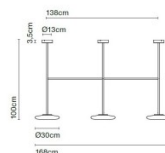

The Ihana pendant lamp is available with the choice of either 2 or 3 lights and 3 height measurements, 100cm, 150cm or 200cm so you can find the right function for your space. The pendant sits fixed in the ceiling and produces an effective and warm glow, perfect for ambience and as a main light. Use in homes, professional spaces and work interiors for a chic and stylish look that will remain contemporary.

PRODUCT SPECIFICATION

Light Source: (2 x or 3 x) 11.5W, 2700K, 1066 lumens

IP Code: 20

Dimming: Dimmable via mains phase dimming.

Dimensions: 2 Lights:
Shade: Ø30cm
Width: 99cm
Ceiling Canopy: Ø13cm

3 Lights:
Shade: Ø30cm
Width: 168cm
Ceiling Canopy: Ø13cm

100cm or 150cm or 200cm height

Ihana x2 100

Ihana x2 150

Ihana x2 200

Ihana x3 100

Ihana x3 150

Ihana x3 200

For all sales and technical enquiries, please contact: