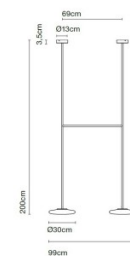

The Ihana pendant lamp is available with the choice of either 2 or 3 lights and 3 height measurements, 100cm, 150cm or 200cm so you can find the right function for your space. The pendant sits fixed in the ceiling and produces an effective and warm glow, perfect for ambience and as a main light. Use in homes, professional spaces and work interiors for a chic and stylish look that will remain contemporary.

PRODUCT SPECIFICATION

Light Source: (2 x or 3 x) 11.5W, 2700K, 1066 lumens

IP Code: 20

Dimming: Dimmable via mains phase dimming.

Dimensions: **2 Lights:**  
Shade: Ø30cm  
Width: 99cm  
Ceiling Canopy: Ø13cm

**3 Lights:**  
Shade: Ø30cm  
Width: 168cm  
Ceiling Canopy: Ø13cm

100cm or 150cm or 200cm height

Ihana x2 100

Ihana x2 150

Ihana x2 200

Ihana x3 100

Ihana x3 150

Ihana x3 200