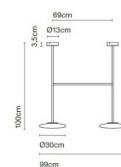

The Ihana pendant lamp is available with the choice of either 2 or 3 lights and 3 height measurements, 100cm, 150cm or 200cm so you can find the right function for your space. The pendant sits fixed in the ceiling and produces an effective and warm glow, perfect for ambience and as a main light. Use in homes, professional spaces and work interiors for a chic and stylish look that will remain contemporary.

PRODUCT SPECIFICATION

Light Source: (2 x or 3 x) 11.5W, 2700K, 1066 lumens

IP Code: 20

Dimming: Dimmable via mains phase dimming.

Dimensions: **2 Lights:**
Shade: Ø30cm
Width: 99cm
Ceiling Canopy: Ø13cm

3 Lights:
Shade: Ø30cm
Width: 168cm
Ceiling Canopy: Ø13cm

100cm or 150cm or 200cm height

Ihana x2 100

Ihana x2 150

Ihana x2 200

Ihana x3 100

Ihana x3 150

Ihana x3 200

For all sales and technical enquiries, please contact: