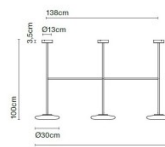

The Ihana pendant lamp is available with the choice of either 2 or 3 lights and 3 height measurements, 100cm, 150cm or 200cm so you can find the right function for your space. The pendant sits fixed in the ceiling and produces an effective and warm glow, perfect for ambience and as a main light. Use in homes, professional spaces and work interiors for a chic and stylish look that will remain contemporary.

PRODUCT SPECIFICATION

Light Source: (2 x or 3 x) 11.5W, 2700K, 1066 lumens

IP Code: 20

Dimming: Dimmable via mains phase dimming.

Dimensions: **2 Lights:**
Shade: Ø30cm
Width: 99cm
Ceiling Canopy: Ø13cm

3 Lights:
Shade: Ø30cm
Width: 168cm
Ceiling Canopy: Ø13cm

100cm or 150cm or 200cm height

Ihana x2 100

Ihana x2 150

Ihana x2 200

Ihana x3 100

Ihana x3 150

Ihana x3 200

For all sales and technical enquiries, please contact: