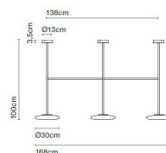

The Ihana pendant lamp is available with the choice of either 2 or 3 lights and 3 height measurements, 100cm, 150cm or 200cm so you can find the right function for your space. The pendant sits fixed in the ceiling and produces an effective and warm glow, perfect for ambience and as a main light. Use in homes, professional spaces and work interiors for a chic and stylish look that will remain contemporary.

PRODUCT SPECIFICATION

Light Source: (2 x or 3 x) 11.5W, 2700K, 1066 lumens

IP Code: 20

Dimming: Dimmable via mains phase dimming.

Dimensions: **2 Lights:**  
Shade: Ø30cm  
Width: 99cm  
Ceiling Canopy: Ø13cm

**3 Lights:**  
Shade: Ø30cm  
Width: 168cm  
Ceiling Canopy: Ø13cm

100cm or 150cm or 200cm height

Ihana x2 100

Ihana x2 150

Ihana x2 200

Ihana x3 100

Ihana x3 150

Ihana x3 200