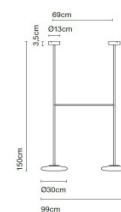

The Ihana pendant lamp is available with the choice of either 2 or 3 lights and 3 height measurements, 100cm, 150cm or 200cm so you can find the right function for your space. The pendant sits fixed in the ceiling and produces an effective and warm glow, perfect for ambience and as a main light. Use in homes, professional spaces and work interiors for a chic and stylish look that will remain contemporary.

PRODUCT SPECIFICATION

Light Source: (2 x or 3 x) 11.5W, 2700K, 1066 lumens

IP Code: 20

Dimming: Dimmable via mains phase dimming.

Dimensions: **2 Lights:**
Shade: Ø30cm
Width: 99cm
Ceiling Canopy: Ø13cm

3 Lights:
Shade: Ø30cm
Width: 168cm
Ceiling Canopy: Ø13cm

100cm or 150cm or 200cm height

Ihana x2 100

Ihana x2 150

Ihana x2 200

Ihana x3 100

Ihana x3 150

Ihana x3 200

For all sales and technical enquiries, please contact: