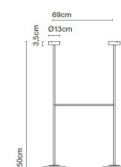

The Ihana pendant lamp is available with the choice of either 2 or 3 lights and 3 height measurements, 100cm, 150cm or 200cm so you can find the right function for your space. The pendant sits fixed in the ceiling and produces an effective and warm glow, perfect for ambience and as a main light. Use in homes, professional spaces and work interiors for a chic and stylish look that will remain contemporary.

PRODUCT SPECIFICATION

Light Source: (2 x or 3 x) 11.5W, 2700K, 1066 lumens

IP Code: 20

Dimming: Dimmable via mains phase dimming.

Dimensions: **2 Lights:**
Shade: Ø30cm
Width: 99cm
Ceiling Canopy: Ø13cm

3 Lights:
Shade: Ø30cm
Width: 168cm
Ceiling Canopy: Ø13cm

100cm or 150cm or 200cm height

Ihana x2 100

Ihana x2 150

Ihana x2 200

Ihana x3 100

Ihana x3 150

Ihana x3 200

For all sales and technical enquiries, please contact: