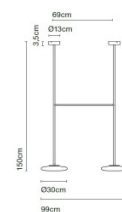

The Ihana pendant lamp is available with the choice of either 2 or 3 lights and 3 height measurements, 100cm, 150cm or 200cm so you can find the right function for your space. The pendant sits fixed in the ceiling and produces an effective and warm glow, perfect for ambience and as a main light. Use in homes, professional spaces and work interiors for a chic and stylish look that will remain contemporary.

PRODUCT SPECIFICATION

Light Source: (2 x or 3 x) 11.5W, 2700K, 1066 lumens

IP Code: 20

Dimming: Dimmable via mains phase dimming.

Dimensions: **2 Lights:**  
Shade: Ø30cm  
Width: 99cm  
Ceiling Canopy: Ø13cm

**3 Lights:**  
Shade: Ø30cm  
Width: 168cm  
Ceiling Canopy: Ø13cm

100cm or 150cm or 200cm height

Ihana x2 100

Ihana x2 150

Ihana x2 200

Ihana x3 100

Ihana x3 150

Ihana x3 200