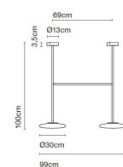

The Ihana pendant lamp is available with the choice of either 2 or 3 lights and 3 height measurements, 100cm, 150cm or 200cm so you can find the right function for your space. The pendant sits fixed in the ceiling and produces an effective and warm glow, perfect for ambience and as a main light. Use in homes, professional spaces and work interiors for a chic and stylish look that will remain contemporary.

PRODUCT SPECIFICATION

Light Source: (2 x or 3 x) 11.5W, 2700K, 1066 lumens

IP Code: 20

Dimming: Dimmable via mains phase dimming.

Dimensions: **2 Lights:**  
Shade: Ø30cm  
Width: 99cm  
Ceiling Canopy: Ø13cm

**3 Lights:**  
Shade: Ø30cm  
Width: 168cm  
Ceiling Canopy: Ø13cm

100cm or 150cm or 200cm height

Ihana x2 100

Ihana x2 150

Ihana x2 200

Ihana x3 100

Ihana x3 150

Ihana x3 200