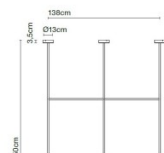

PRODUCT SPECIFICATION

Light Source: (2 x or 3 x) 11.5W, 2700K, 1066 lumens

IP Code: 20

Dimming: Dimmable via mains phase dimming.

Dimensions: 2 Lights:
Shade: Ø30cm
Width: 99cm
Ceiling Canopy: Ø13cm

3 Lights:
Shade: Ø30cm
Width: 168cm
Ceiling Canopy: Ø13cm

100cm or 150cm or 200cm height

Ihana x2 100

Ihana x2 150

Ihana x2 200

Ihana x3 100

Ihana x3 150

Ihana x3 200

For all sales and technical enquiries, please contact: