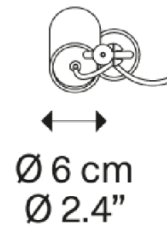

PRODUCT SPECIFICATION

**Light Source:** 1 x Max 10W GU10 Par 16 LED (excluded)

**IP Code:** 20

**Dimming:** In line dimmer included on cable.

**Dimensions:** Shade: Ø6cm  
Cable Length: 400cm

For all sales and technical enquiries, please contact: