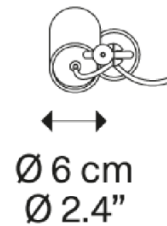

PRODUCT SPECIFICATION

Light Source: 1 x Max 10W GU10 Par 16 LED (excluded)

IP Code: 20

Dimming: In line dimmer included on cable.

Dimensions: Shade: Ø6cm
Cable Length: 400cm

For all sales and technical enquiries, please contact: