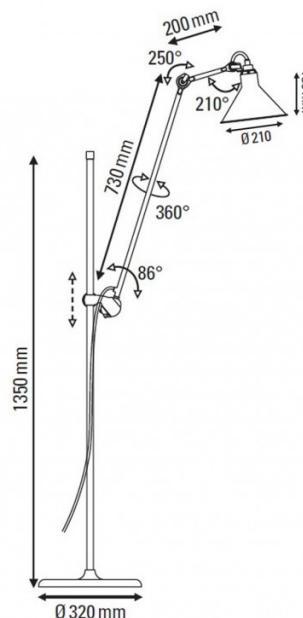

The Lampe Gras No. 215 has a fully adjustable body, with a shade and arms that can be moved so you can direct the light exactly where you need. The light can also be moved up and down the pole to get the perfect height for your space. Wonderful as a task or reading light, the No. 215 floor lamp can be used in both homes and offices for a timeless and iconic touch.

PRODUCT SPECIFICATION

Light Source: 1 x max 15W E14 LED (excluded)

IP Code: 20

Dimming: In line on/off switch included on cable

Dimensions: Ø21cm shade
15cm shade height
93cm total arm length
135cm stem height
Ø32cm base
320cm cable length