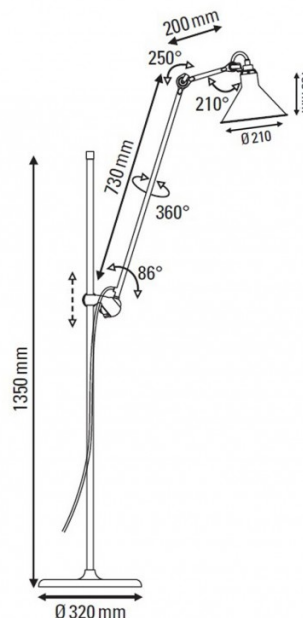

The Lampe Gras No. 215 has a fully adjustable body, with a shade and arms that can be moved so you can direct the light exactly where you need. The light can also be moved up and down the pole to get the perfect height for your space. Wonderful as a task or reading light, the No. 215 floor lamp can be used in both homes and offices for a timeless and iconic touch.

## PRODUCT SPECIFICATION

**Light Source:** 1 x max 15W E14 LED (excluded)

**IP Code:** 20

**Dimming:** In line on/off switch included on cable

**Dimensions:** Ø21cm shade  
15cm shade height  
93cm total arm length  
135cm stem height  
Ø32cm base  
320cm cable length