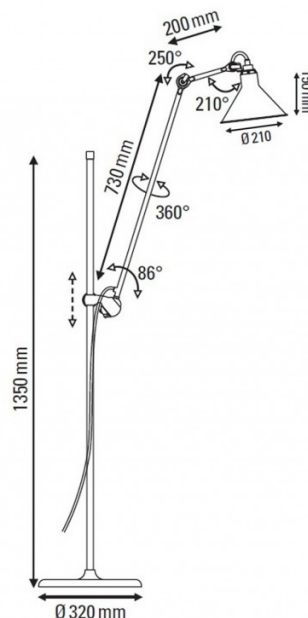

The Lampe Gras No. 215 has a fully adjustable body, with a shade and arms that can be moved so you can direct the light exactly where you need. The light can also be moved up and down the pole to get the perfect height for your space. Wonderful as a task or reading light, the No. 215 floor lamp can be used in both homes and offices for a timeless and iconic touch.

PRODUCT SPECIFICATION

Light Source: 1 x max 15W E14 LED (excluded)

IP Code: 20

Dimming: In line on/off switch included on cable

Dimensions: Ø21cm shade
15cm shade height
93cm total arm length
135cm stem height
Ø32cm base
320cm cable length